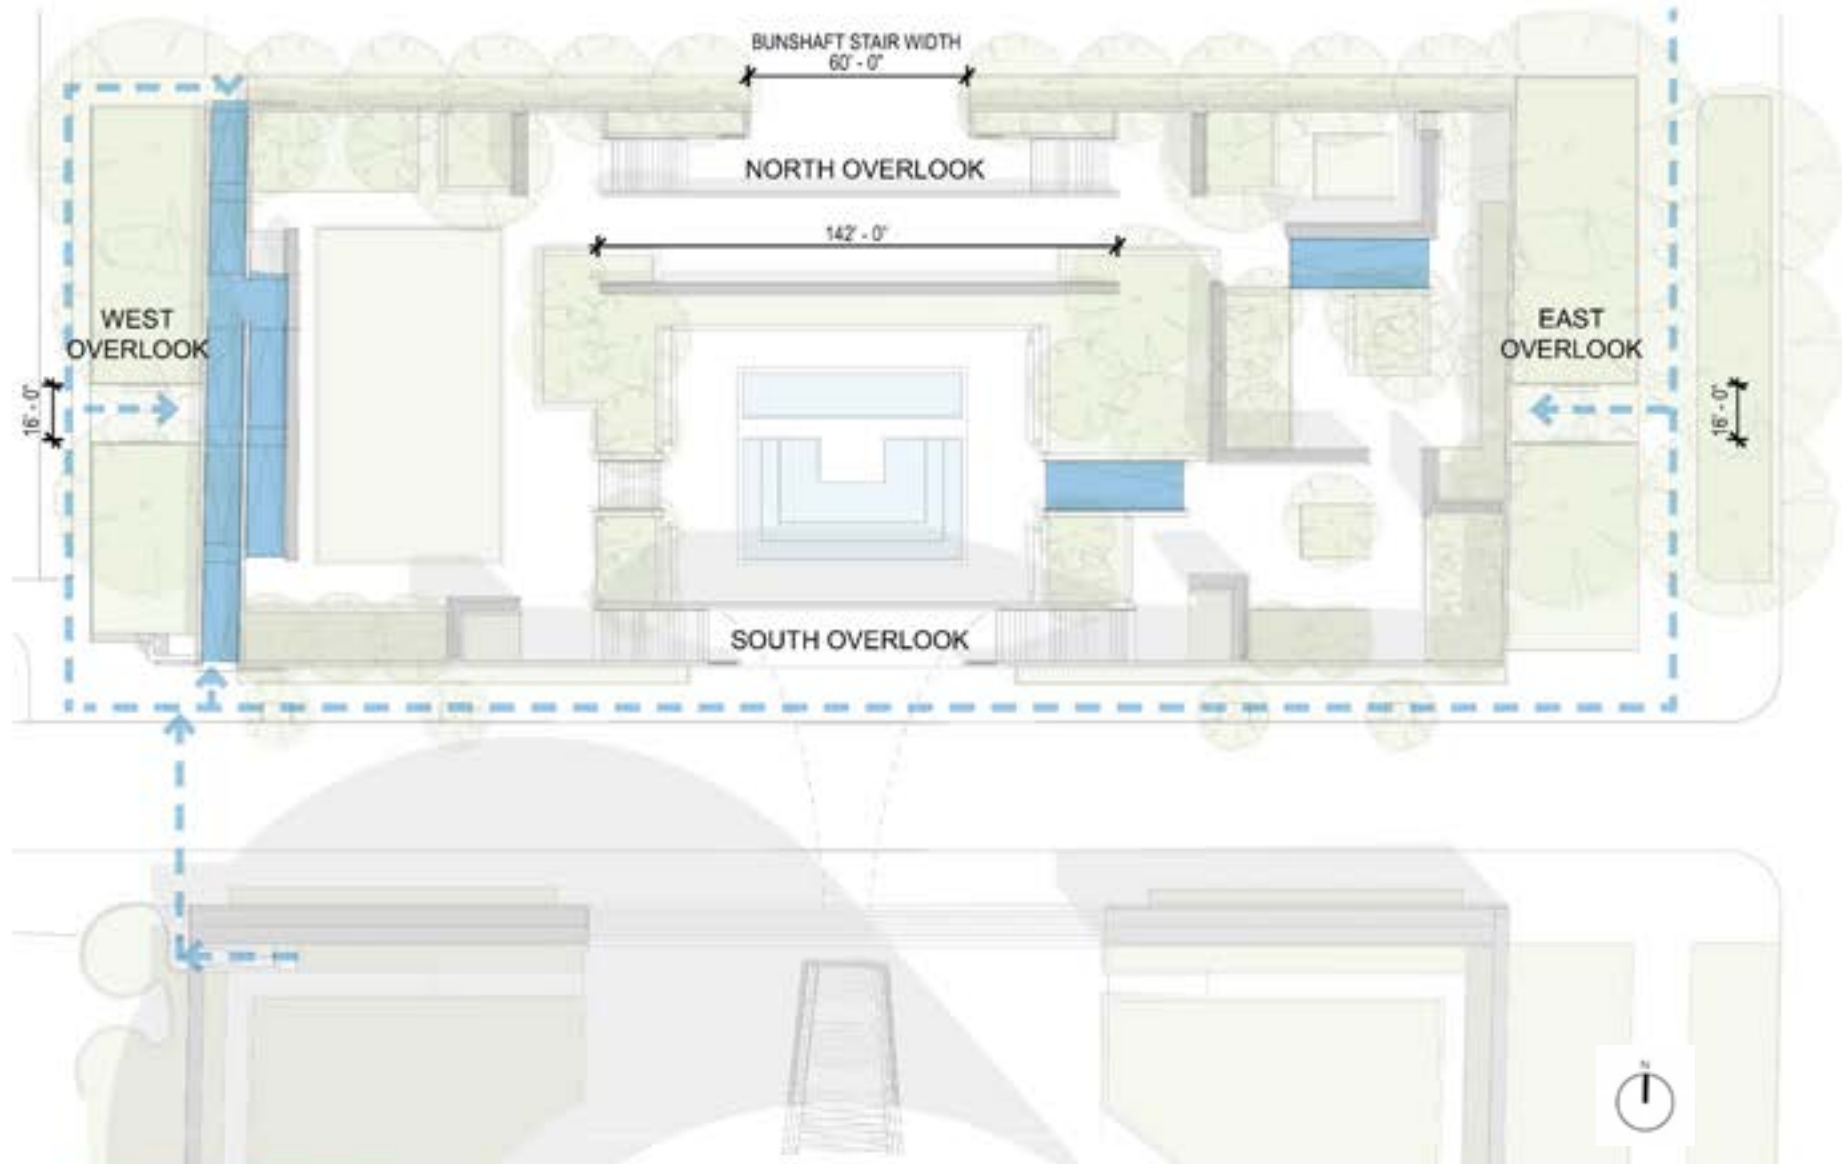

Overlooks and Entries

North Overlook Entrance from the National Mall

Aprons East Apron Overlook looking into the East Galleries

Central Axis View from the Museum's Lerner Room north across the Sculpture Garden

Central Axis View from the Allee through the Central Gallery, the Underground Passage and Museum beyond

East Galleries - 19th and 20th Century Masterworks

East Galleries Rodin Room

East Galleries Moore/Hepworth Room