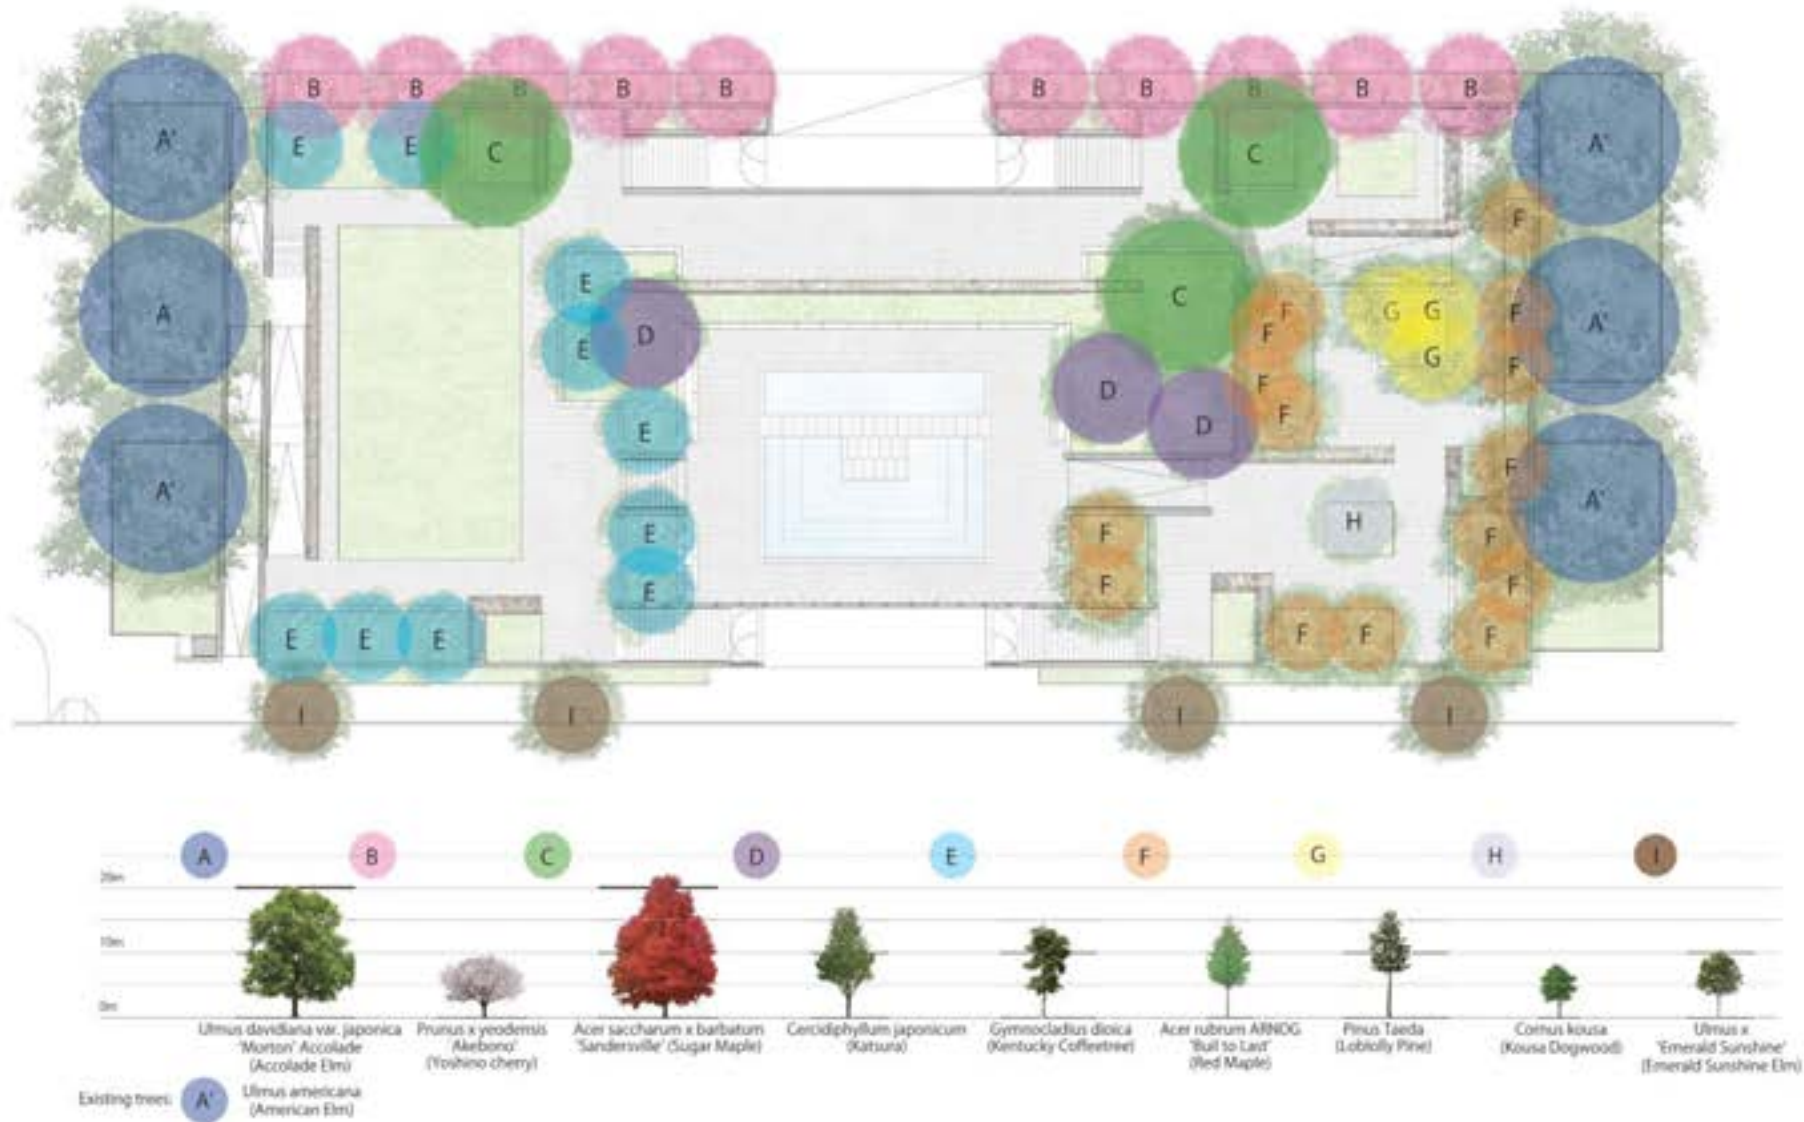

Landscape - History

Landscape - Trees

Landscape - Trees

Acer saccharum x barbatum
'Sandersville'
Sugar Maple
Deciduous Tree
20-22m

Ulmus davidiana
var. *japonica*
'Morton'
ACCOLADE
Elm
Deciduous Tree
20-22m

Landscape – Ground Plane

- A** Soft planting surrounding the Sakura trees
- B** Ground cover planting keeping coherence between the sunken garden and the surroundings
- C** Voluminous planting creating an attractive entrance space from south
- D** Lawn
- E** Delicate planting to create unique sculpture rooms
- F** Bright, delicate planting enhancing the openness of the west side
- G** Varied transitional planting surrounding the stage