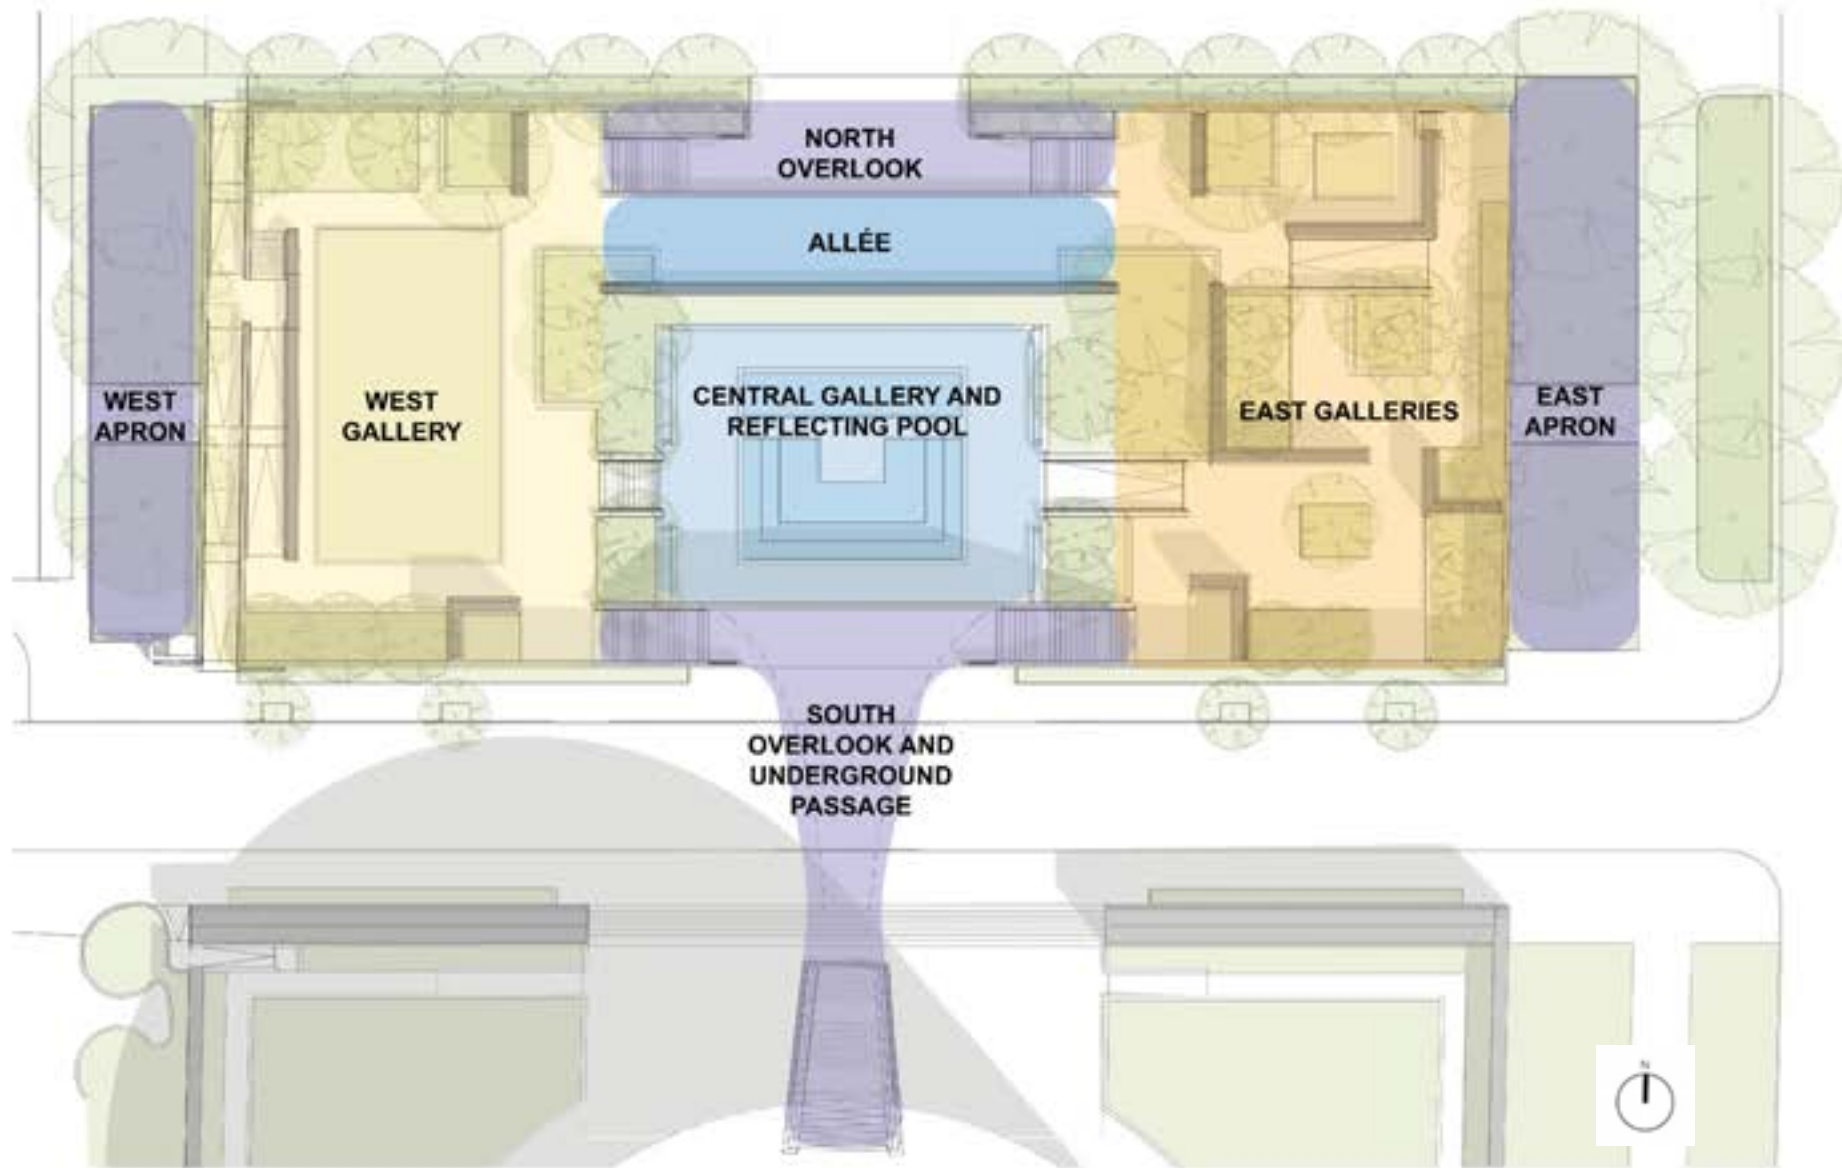

Faye Harwell

Details

Felix Ade

A Message from Hiroshi Sugimoto

Aerial View of the Sculpture Garden

Existing Sculpture Garden Plan

Garden Programming

Design Vision

Overlooks and Entries

North Overlook Entrance from the National Mall

Aprons East Apron Overlook looking into the East Galleries

Central Axis View from the Museum's Lerner Room north across the Sculpture Garden

Central Axis View from the Allee through the Central Gallery, the Underground Passage and Museum beyond

East Galleries - 19th and 20th Century Masterworks

East Galleries Rodin Room

East Galleries Moore/Hepworth Room