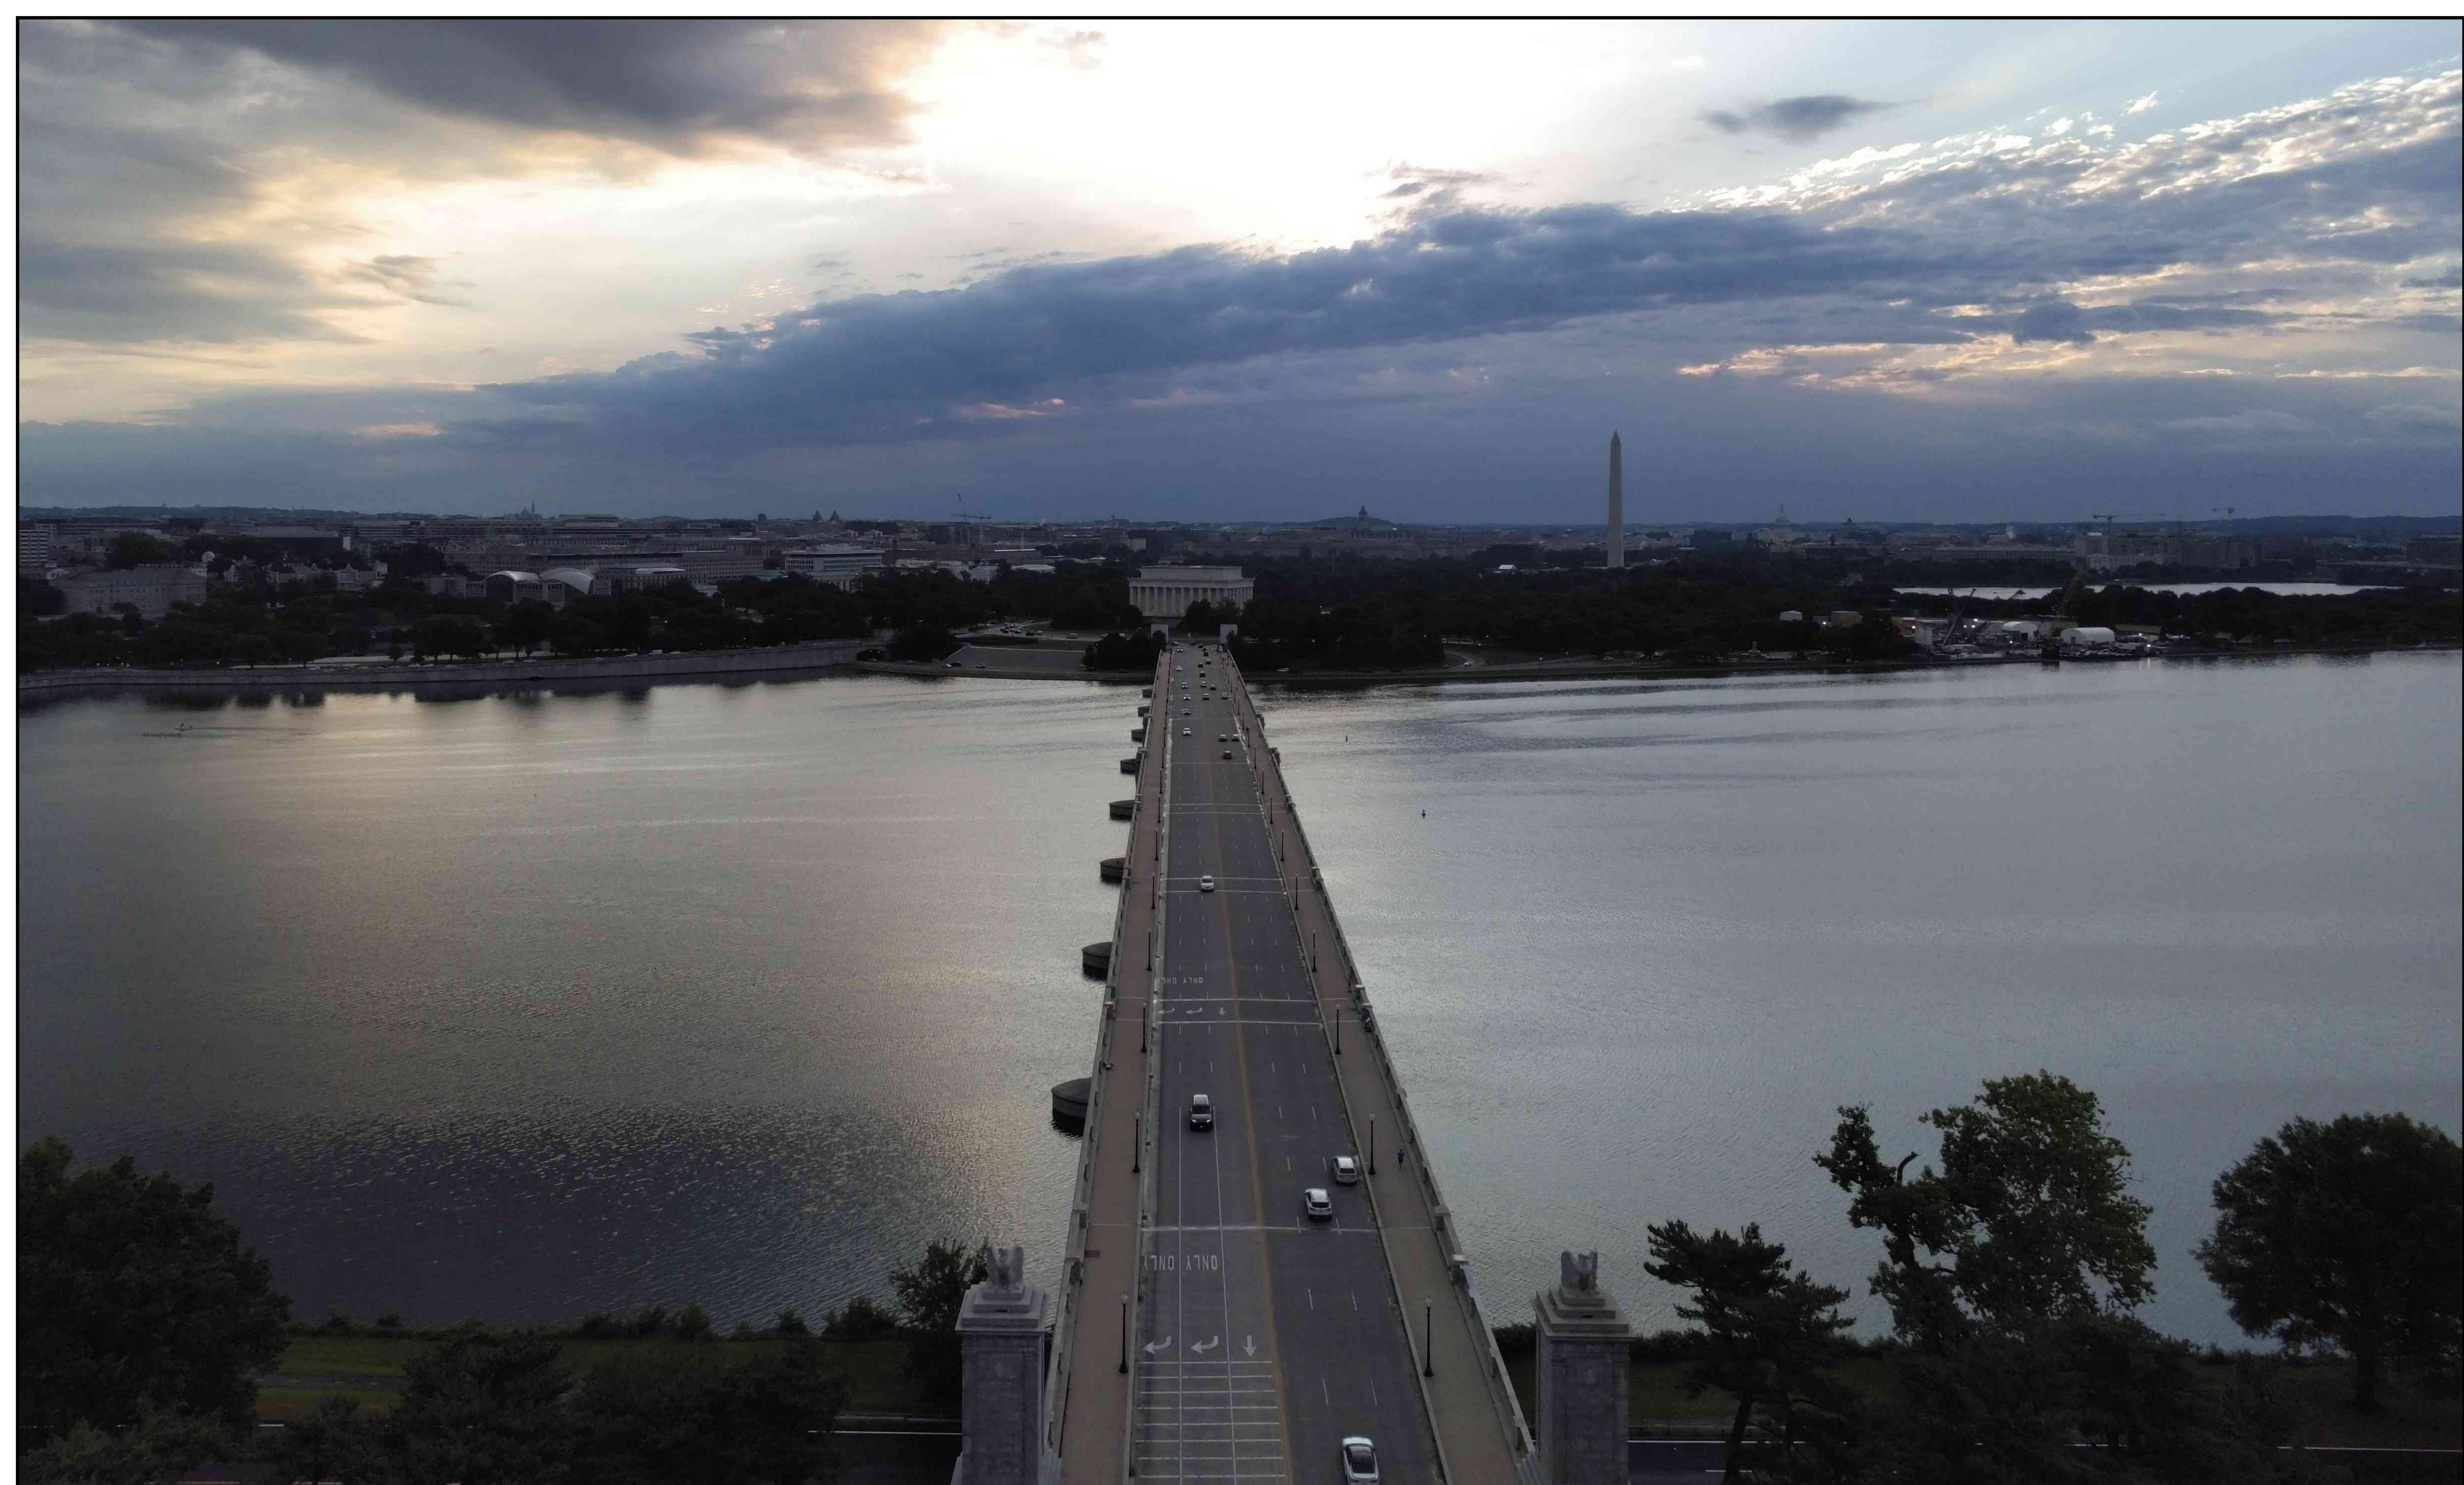

MAY 14, 2026

TRIUMPHAL ARCH - WASHINGTON, DC
VIEW FROM OBSERVATION DECK TOWARD EAST

HARRISON
DESIGN