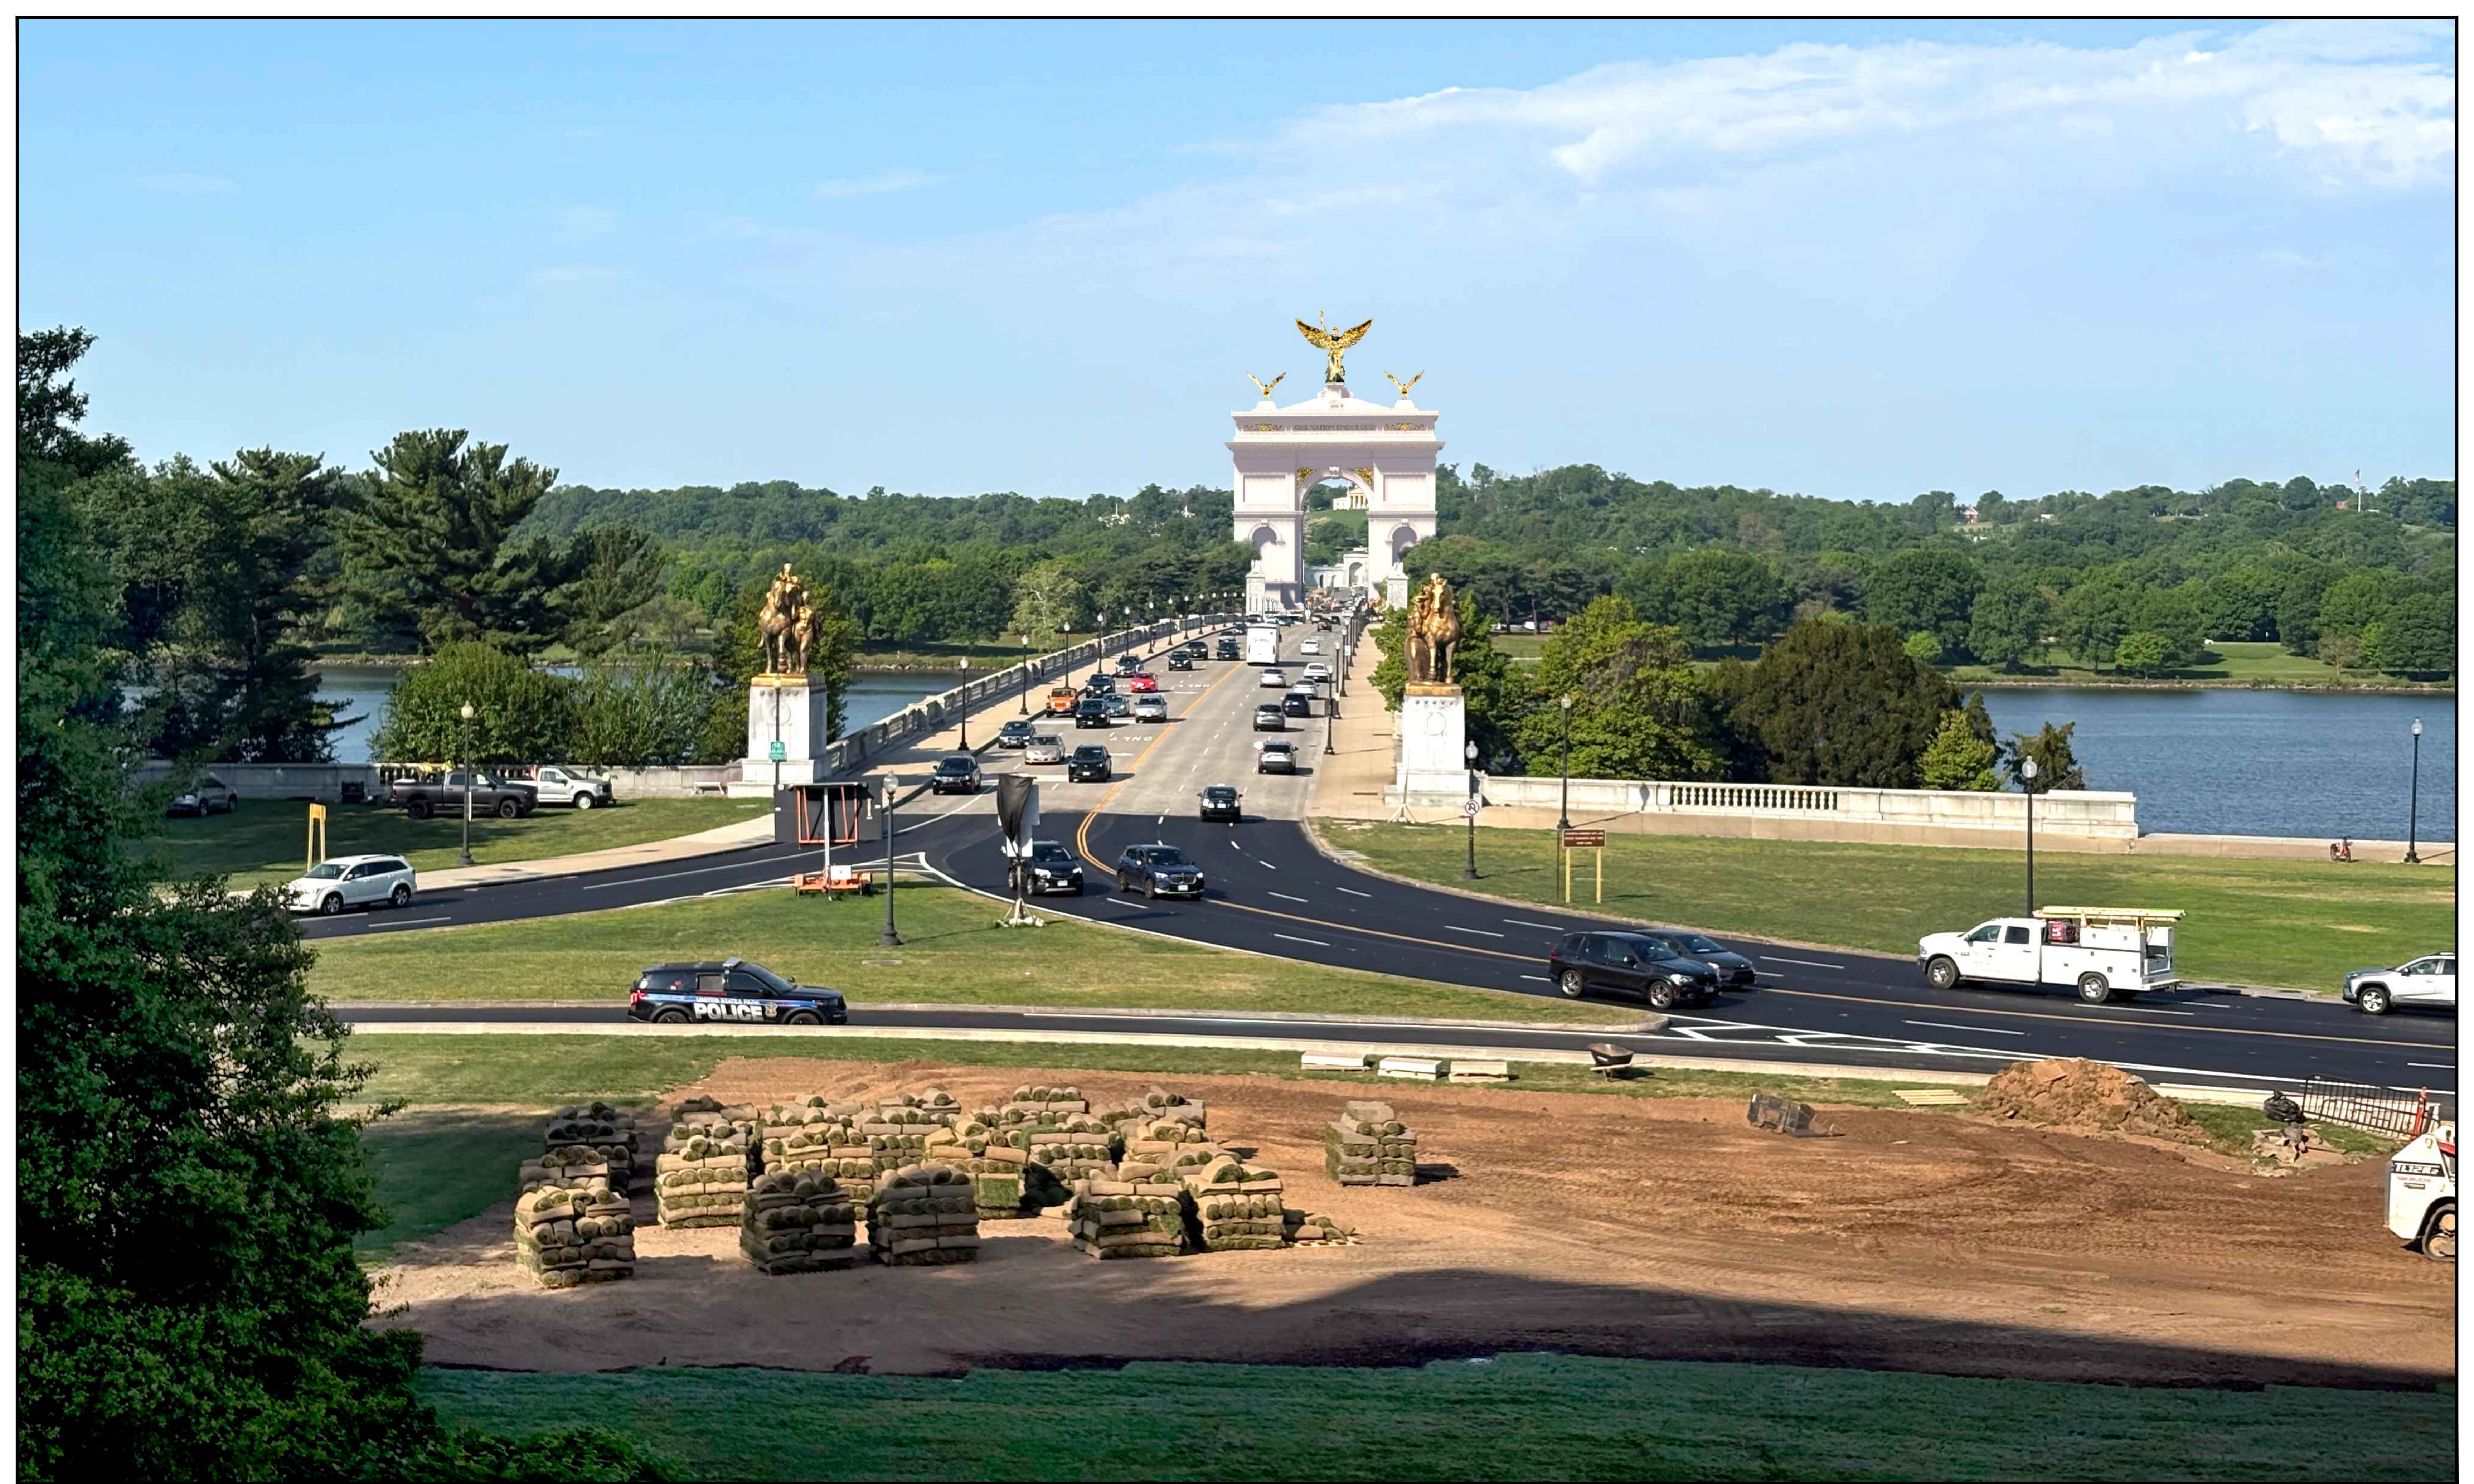

MAY 14, 2026

TRIUMPHAL ARCH - WASHINGTON, DC
VIEW FROM LINCOLN MEMORIAL - AFTER

HARRISON
DESIGN