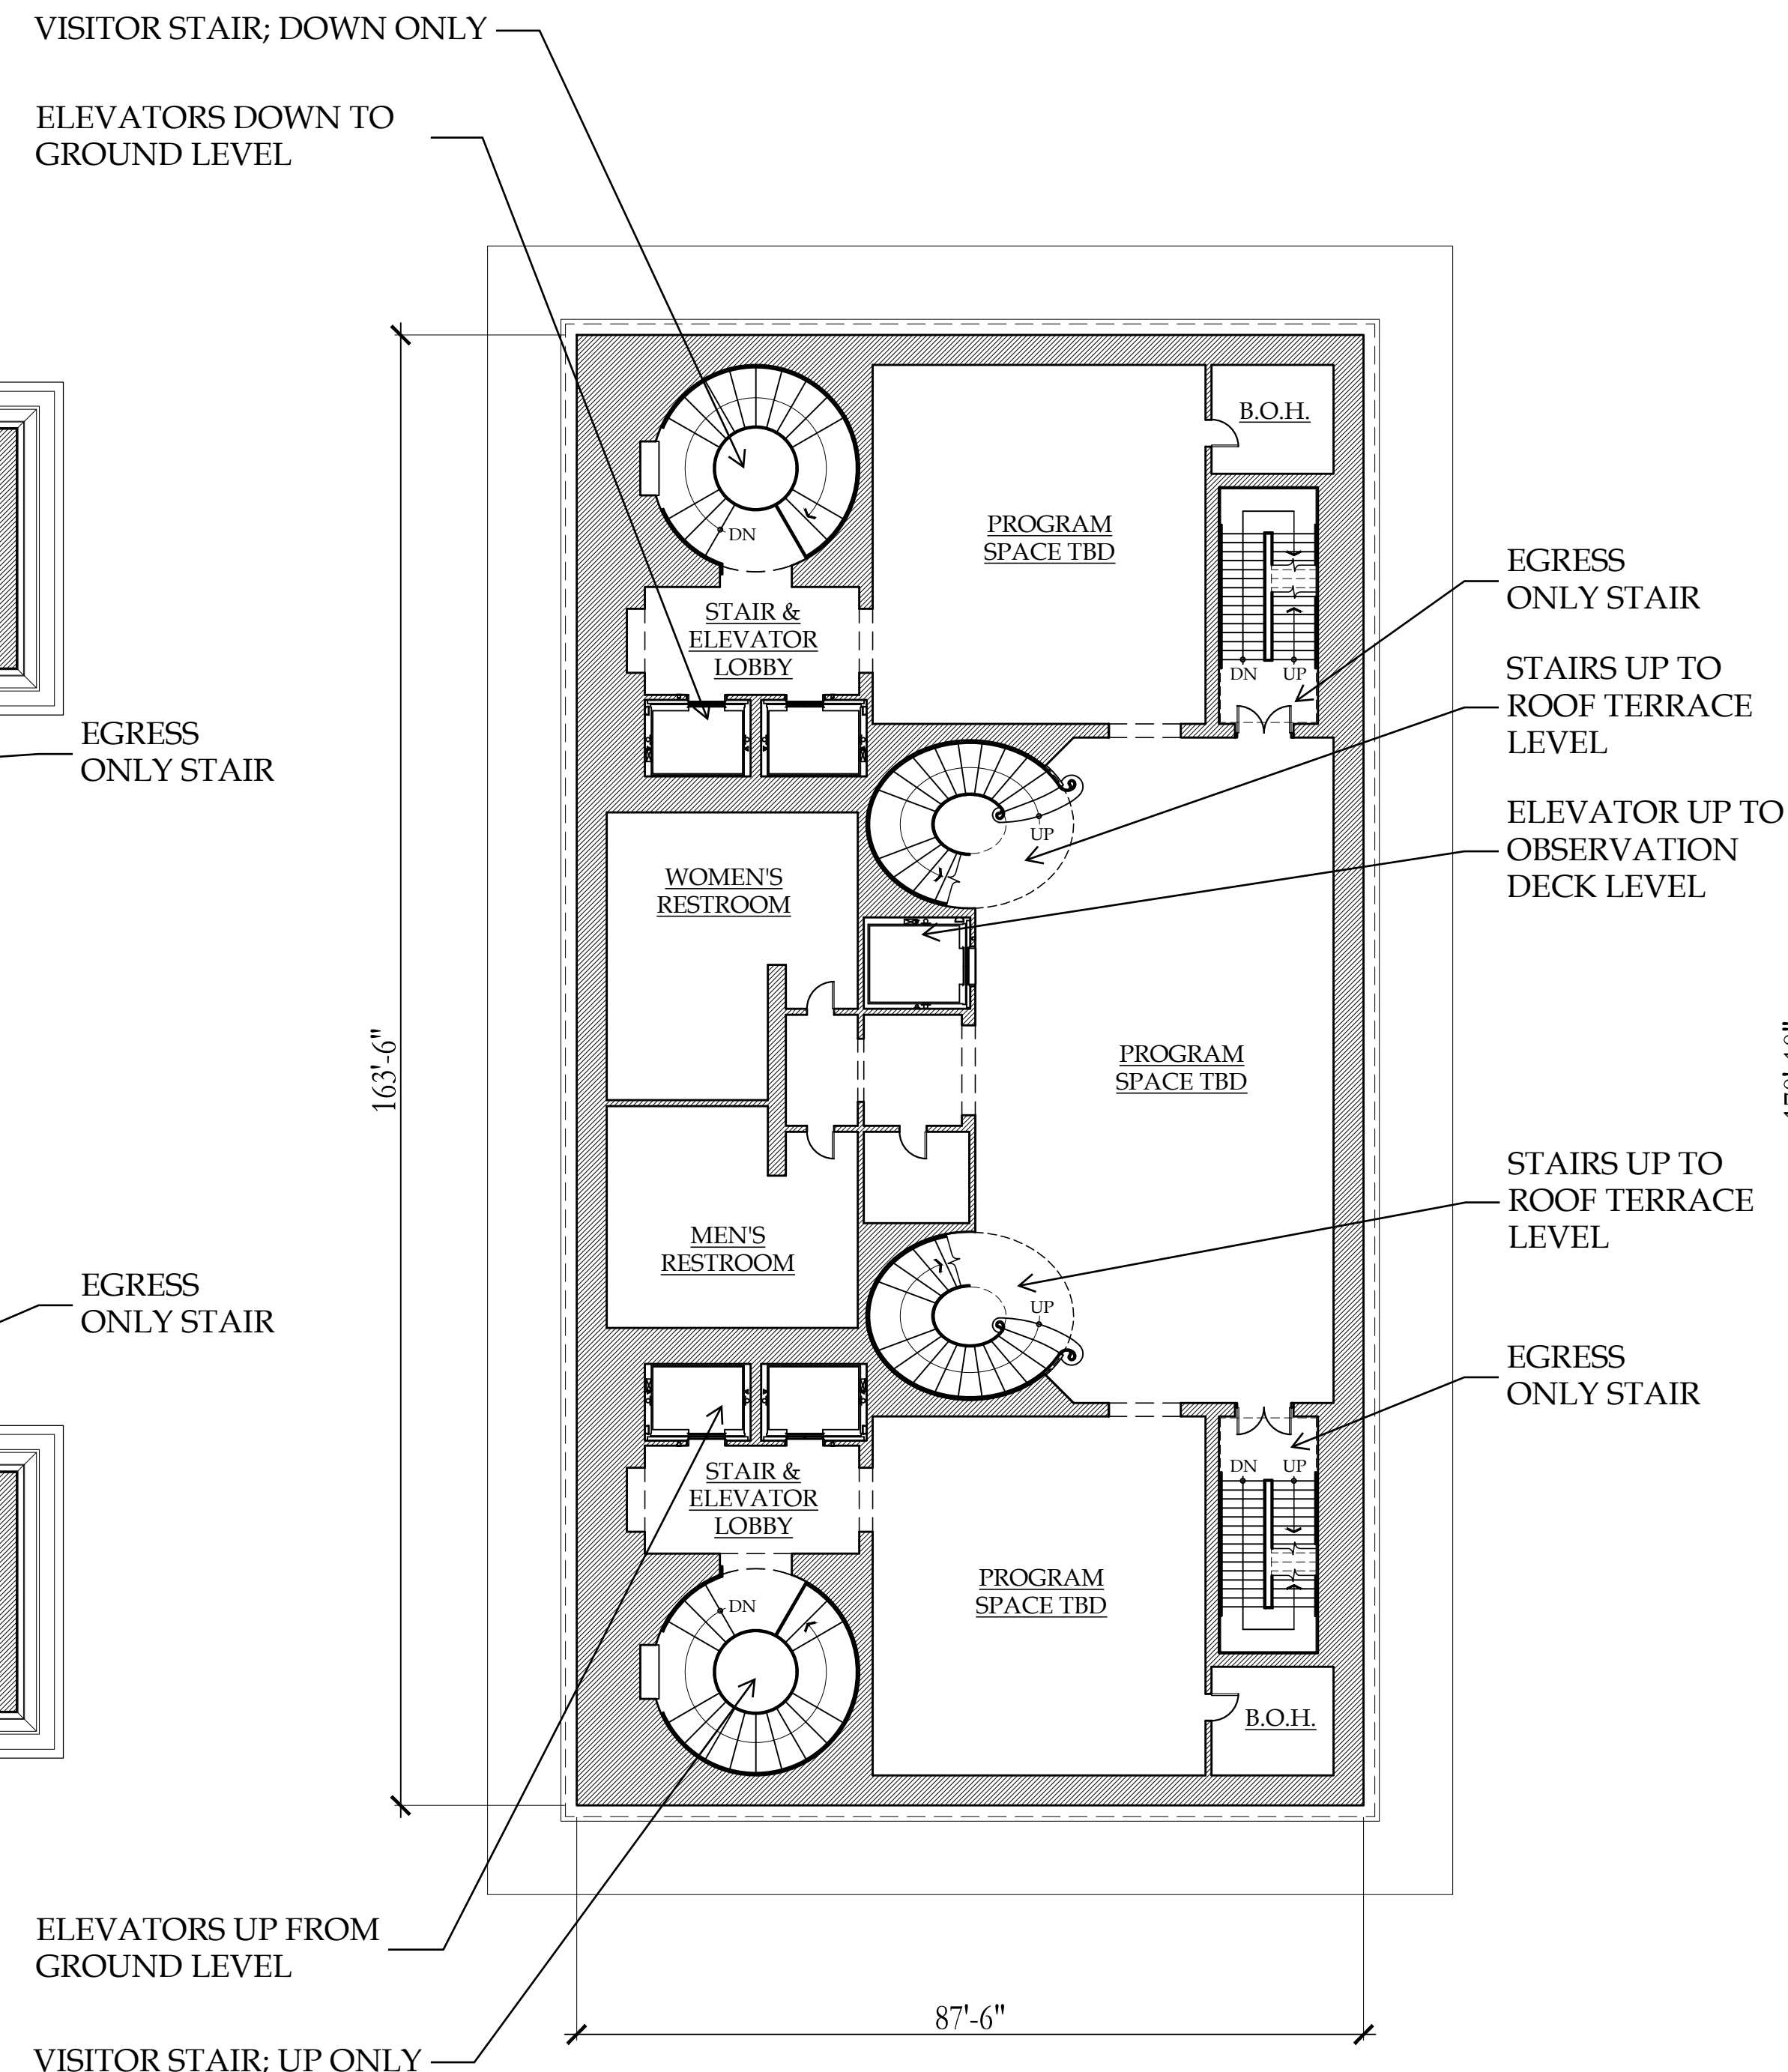

TRIUMPHAL ARCH - WASHINGTON, DC
FRONT ELEVATION

HARRISON
DESIGN

SCALE: 1/16" = 1'-0"
0 10' 20' 40'
MAY 14, 2026

TRIUMPHAL ARCH - WASHINGTON, DC
SIDE ELEVATION

HARRISON
DESIGN

1. GROUND FLOOR LEVEL

2. GALLERY LEVEL

3. OBSERVATION DECK

SCALE: 1/16" = 1'-0"
 0 10' 20' 40'
 MAY 14, 2026

TRIUMPHAL ARCH - WASHINGTON, DC
 FLOOR PLANS

HARRISON
 DESIGN

SCALE: 1/16" = 1'-0"
 0 10' 20' 40'
 MAY 14, 2026

TRIUMPHAL ARCH - WASHINGTON, DC
 SECTION - LONGITUDINAL