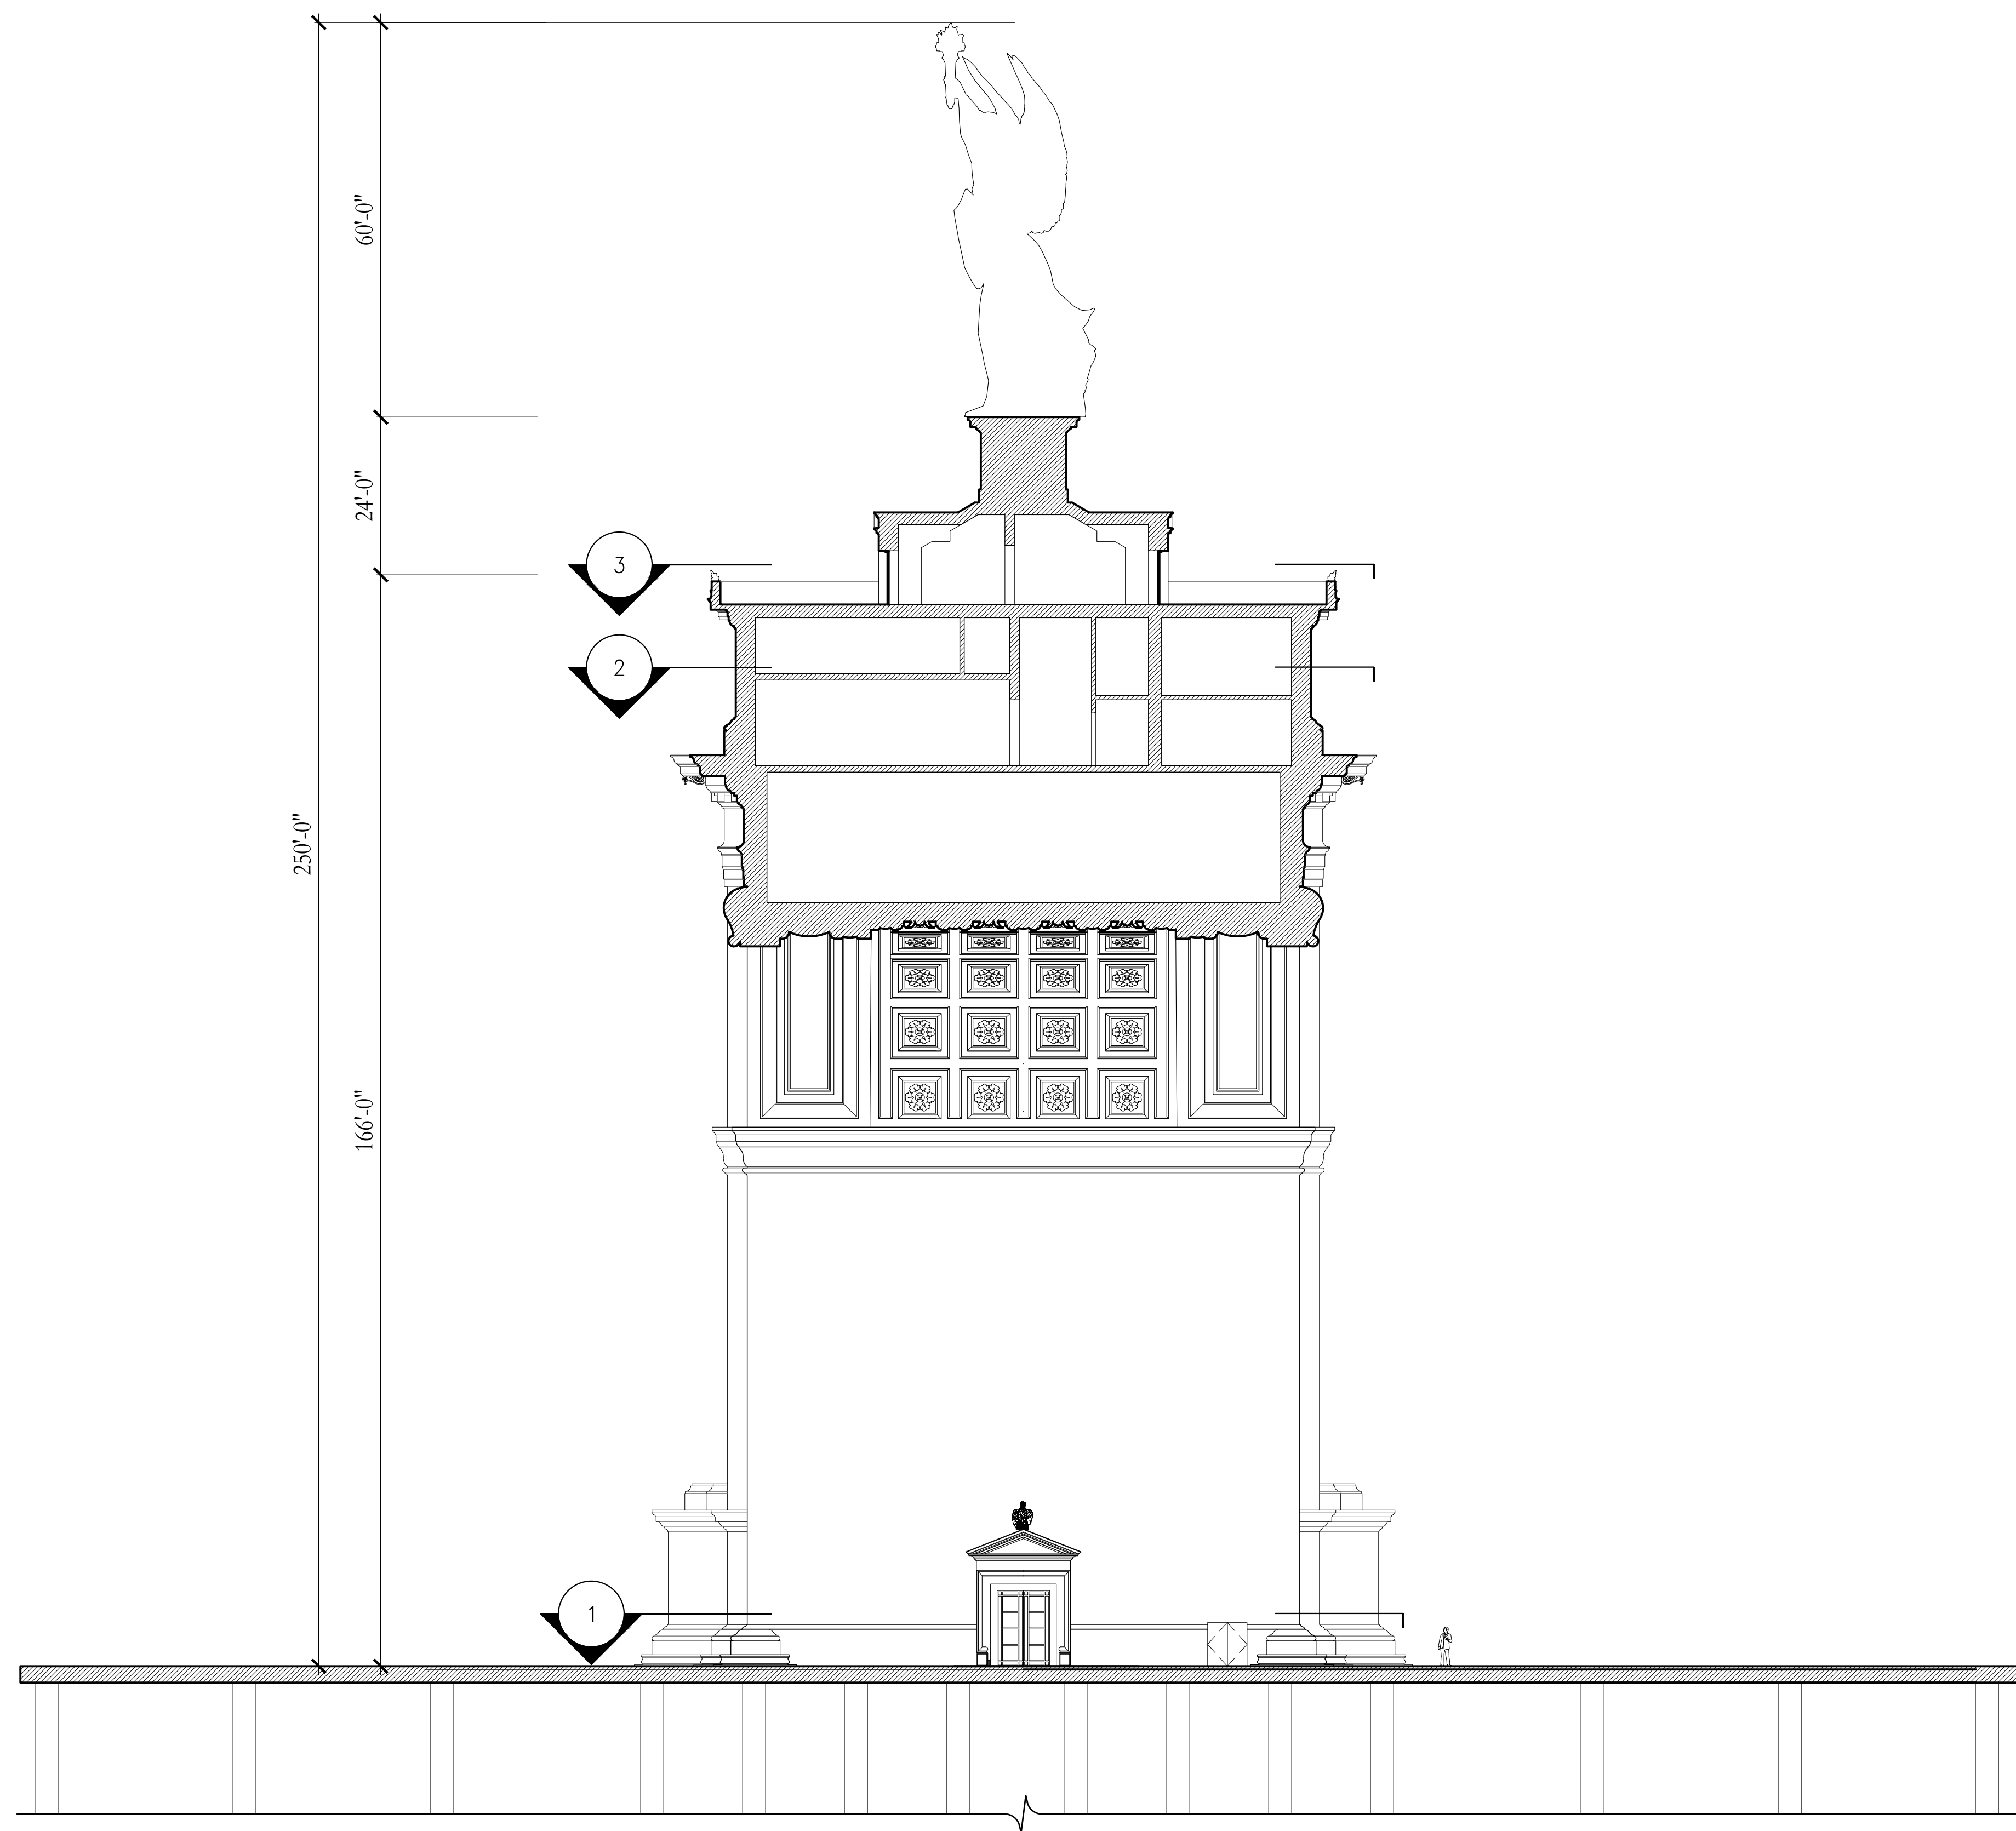

TRIUMPHAL ARCH - WASHINGTON, DC
FRONT ELEVATION

HARRISON
DESIGN

SCALE: 1/16" = 1'-0"
0 10' 20' 40'
MAY 14, 2026

TRIUMPHAL ARCH - WASHINGTON, DC
SIDE ELEVATION

HARRISON
DESIGN

1. GROUND FLOOR LEVEL

2. GALLERY LEVEL

3. OBSERVATION DECK

SCALE: 1/16" = 1'-0"
 0 10' 20' 40'
 MAY 14, 2026

TRIUMPHAL ARCH - WASHINGTON, DC
 FLOOR PLANS

HARRISON
 DESIGN

SCALE: 1/16" = 1'-0"
 0 10' 20' 40'
 MAY 14, 2026

TRIUMPHAL ARCH - WASHINGTON, DC
 SECTION - LONGITUDINAL

HARRISON
 DESIGN

SCALE: 1/16" = 1'-0"
0 10' 20' 40'
MAY 14, 2026

TRIUMPHAL ARCH - WASHINGTON, DC
SECTION- TRANSVERSE

HARRISON
DESIGN

MAY 14, 2026

TRIUMPHAL ARCH - WASHINGTON, DC
RENDERING

HARRISON
DESIGN

MAY 14, 2026