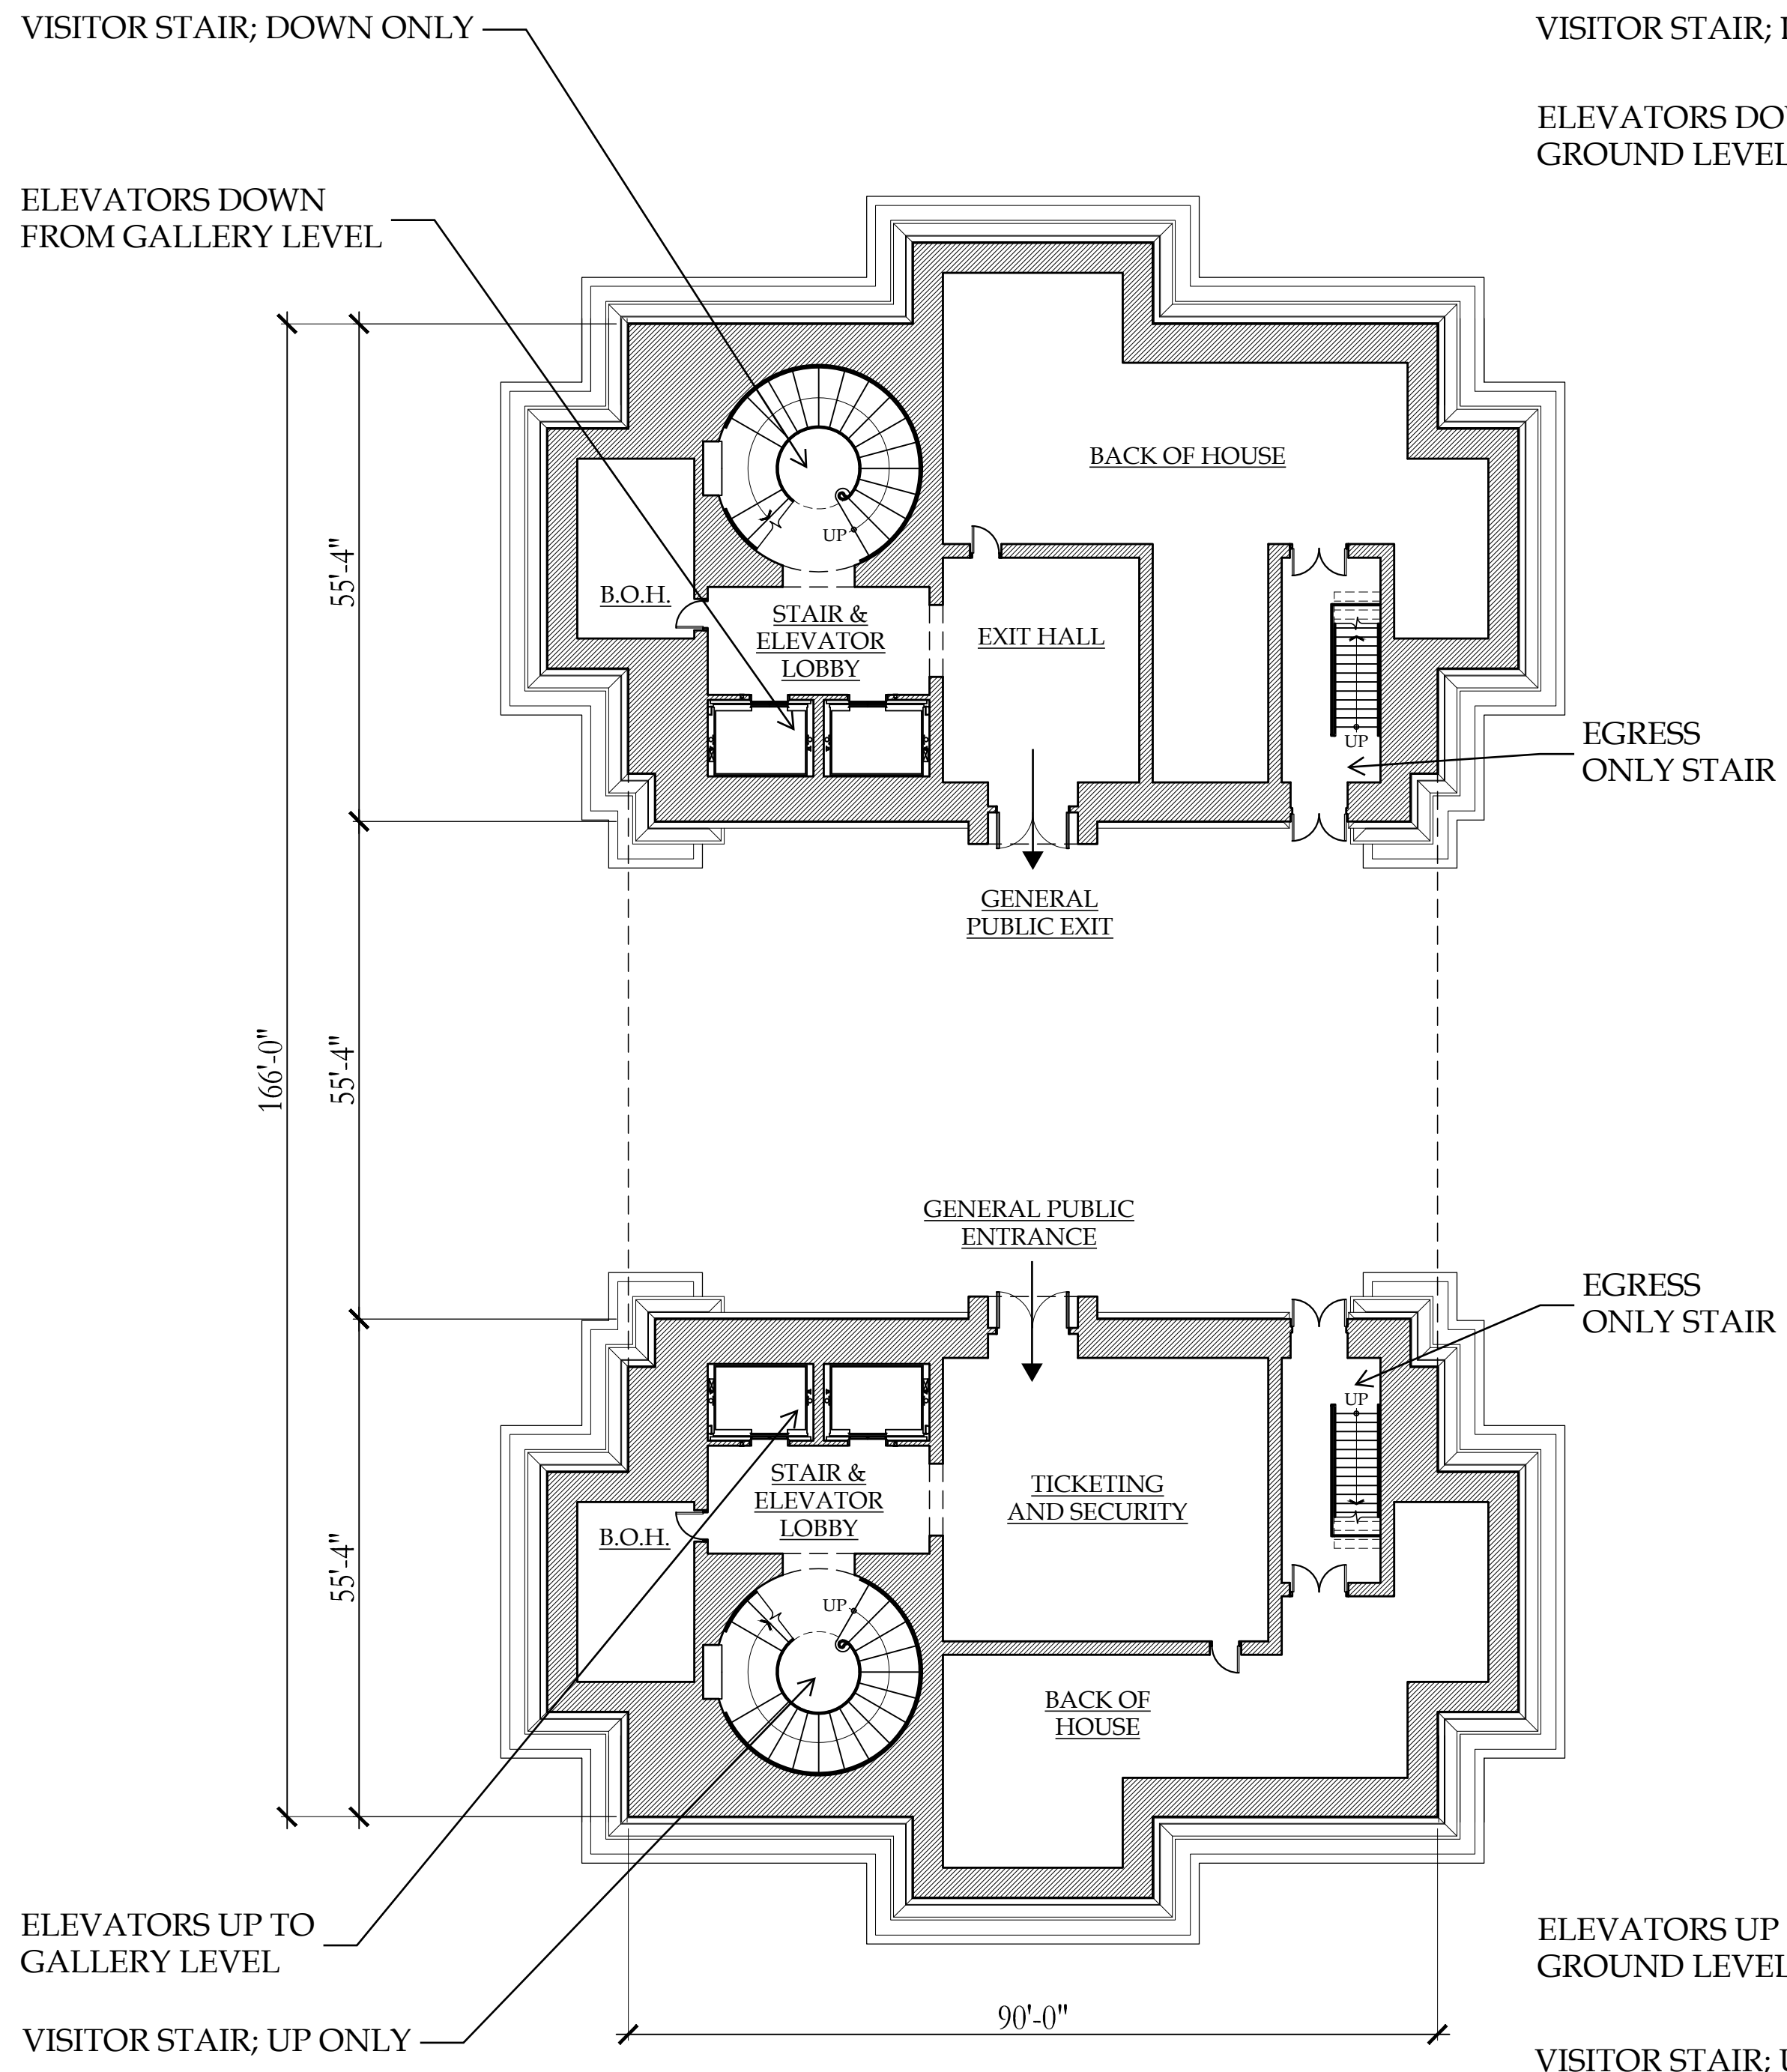

TRIUMPHAL ARCH - WASHINGTON, DC
FRONT ELEVATION

HARRISON
DESIGN

SCALE: 1/16" = 1'-0"
0 10' 20' 40'
MAY 14, 2026

TRIUMPHAL ARCH - WASHINGTON, DC
SIDE ELEVATION

HARRISON
DESIGN

1. GROUND FLOOR LEVEL

2. GALLERY LEVEL

3. OBSERVATION DECK

SCALE: 1/16" = 1'-0"
 0 10' 20' 40'
 MAY 14, 2026

TRIUMPHAL ARCH - WASHINGTON, DC
 FLOOR PLANS

HARRISON
 DESIGN

SCALE: 1/16" = 1'-0"
 0 10' 20' 40'
 MAY 14, 2026

TRIUMPHAL ARCH - WASHINGTON, DC
 SECTION - LONGITUDINAL

HARRISON
 DESIGN

SCALE: 1/16" = 1'-0"
0 10' 20' 40'
MAY 14, 2026

TRIUMPHAL ARCH - WASHINGTON, DC
SECTION- TRANSVERSE

HARRISON
DESIGN

MAY 14, 2026

TRIUMPHAL ARCH - WASHINGTON, DC
RENDERING

HARRISON
DESIGN

MAY 14, 2026