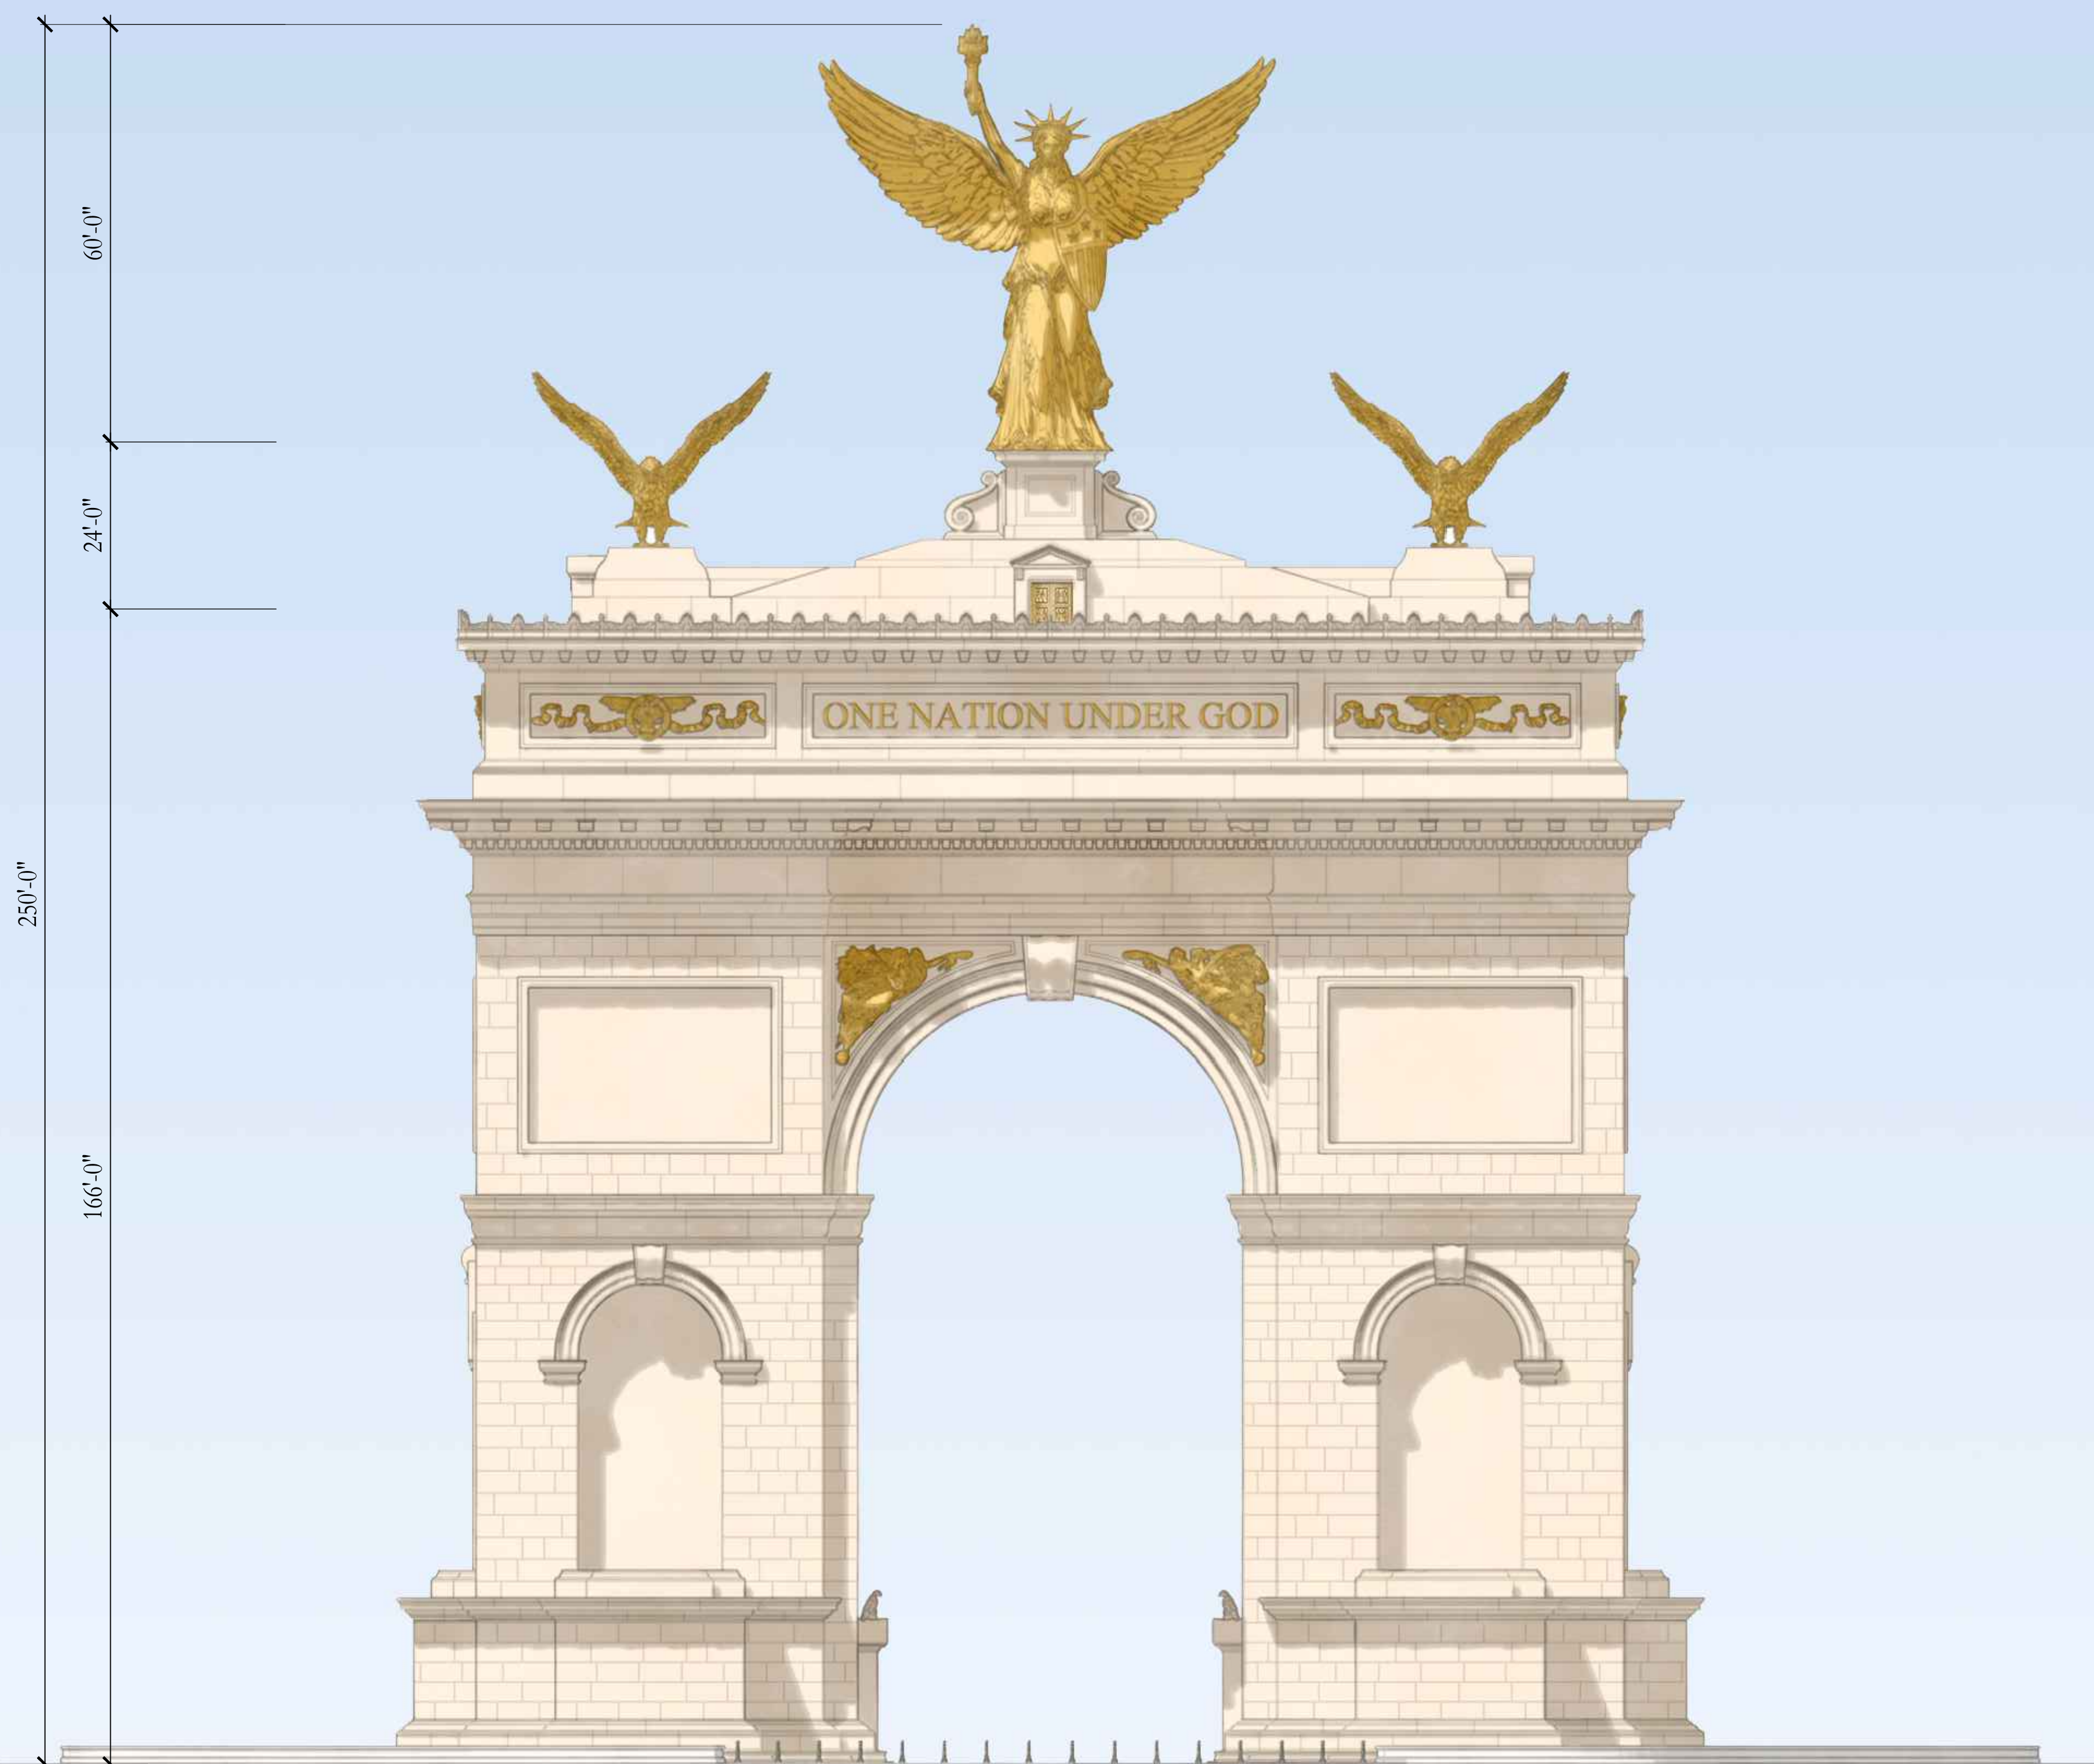

Google Earth

Image © 2025 Maxar, Imagery © 2025 Google, Inc.

SCALE: 1" = 200'

MAY 14, 2026

TRIUMPHAL ARCH - WASHINGTON, DC

CEREMONIAL AXIS SITE PLAN

HARRISON
DESIGN

MEMORIAL AVENUE

- PEDESTRIAN CROSSWALK
- PEDESTRIAN ACTUATED POST MOUNTED TRAFFIC SIGNALS

SCALE: 1/32" = 1'-0"
 0 10' 20' 40' 80'
 MAY 14, 2026

TRIUMPHAL ARCH - WASHINGTON, DC
 ENLARGED SITE PLAN

HARRISON
 DESIGN

SCALE: 1/16" = 1'-0"
0 10' 20' 40'
MAY 14, 2026