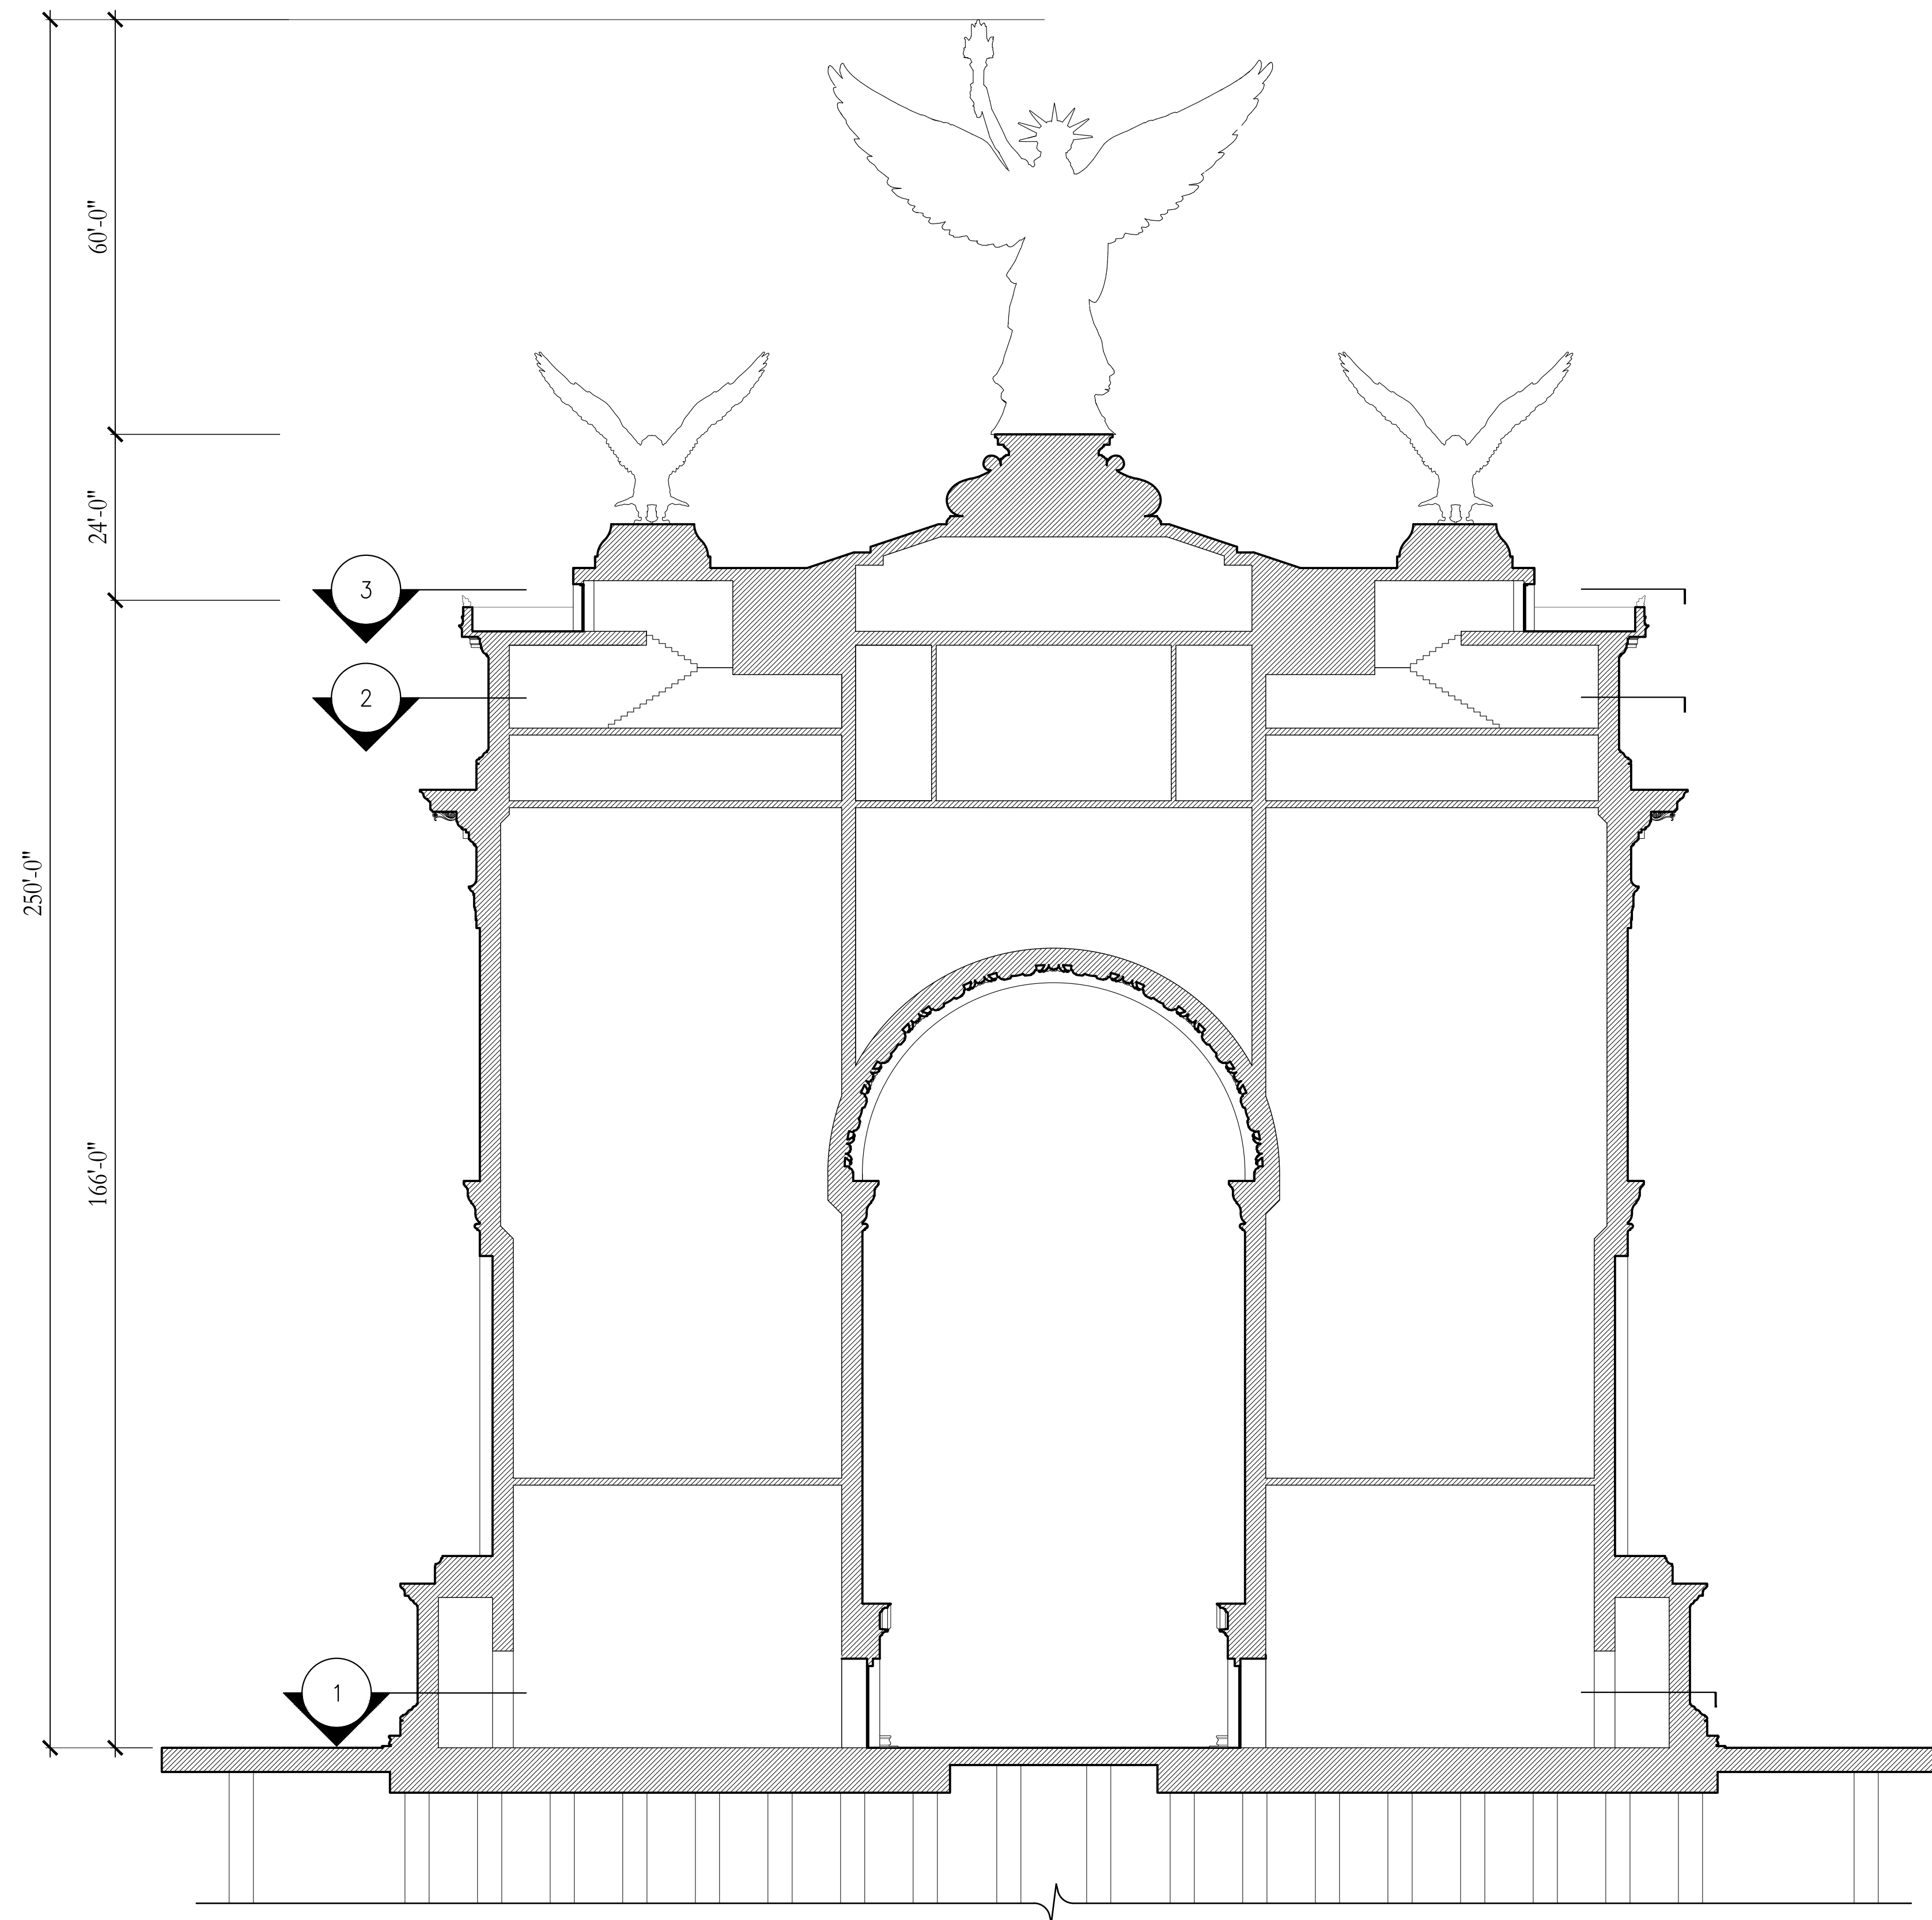

- PEDESTRIAN CROSSWALK
- PEDESTRIAN ACTUATED POST MOUNTED TRAFFIC SIGNALS

SCALE: 1/32" = 1'-0"
 0 10' 20' 40' 80'
 MAY 14, 2026

TRIUMPHAL ARCH - WASHINGTON, DC
 ENLARGED SITE PLAN

HARRISON
 DESIGN

SCALE: 1/16" = 1'-0"
0 10' 20' 40'
MAY 14, 2026

TRIUMPHAL ARCH - WASHINGTON, DC
FRONT ELEVATION

HARRISON
DESIGN

SCALE: 1/16" = 1'-0"
0 10' 20' 40'
MAY 14, 2026

TRIUMPHAL ARCH - WASHINGTON, DC
SIDE ELEVATION

HARRISON
DESIGN

1. GROUND FLOOR LEVEL

2. GALLERY LEVEL

3. OBSERVATION DECK

SCALE: 1/16" = 1'-0"
 0 10' 20' 40'
 MAY 14, 2026

TRIUMPHAL ARCH - WASHINGTON, DC
 FLOOR PLANS

HARRISON
 DESIGN

SCALE: 1/16" = 1'-0"
 0 10' 20' 40'
 MAY 14, 2026

TRIUMPHAL ARCH - WASHINGTON, DC
 SECTION - LONGITUDINAL

HARRISON
 DESIGN

SCALE: 1/16" = 1'-0"
0 10' 20' 40'
MAY 14, 2026

TRIUMPHAL ARCH - WASHINGTON, DC
SECTION- TRANSVERSE

HARRISON
DESIGN

MAY 14, 2026

TRIUMPHAL ARCH - WASHINGTON, DC
RENDERING

HARRISON
DESIGN

MAY 14, 2026