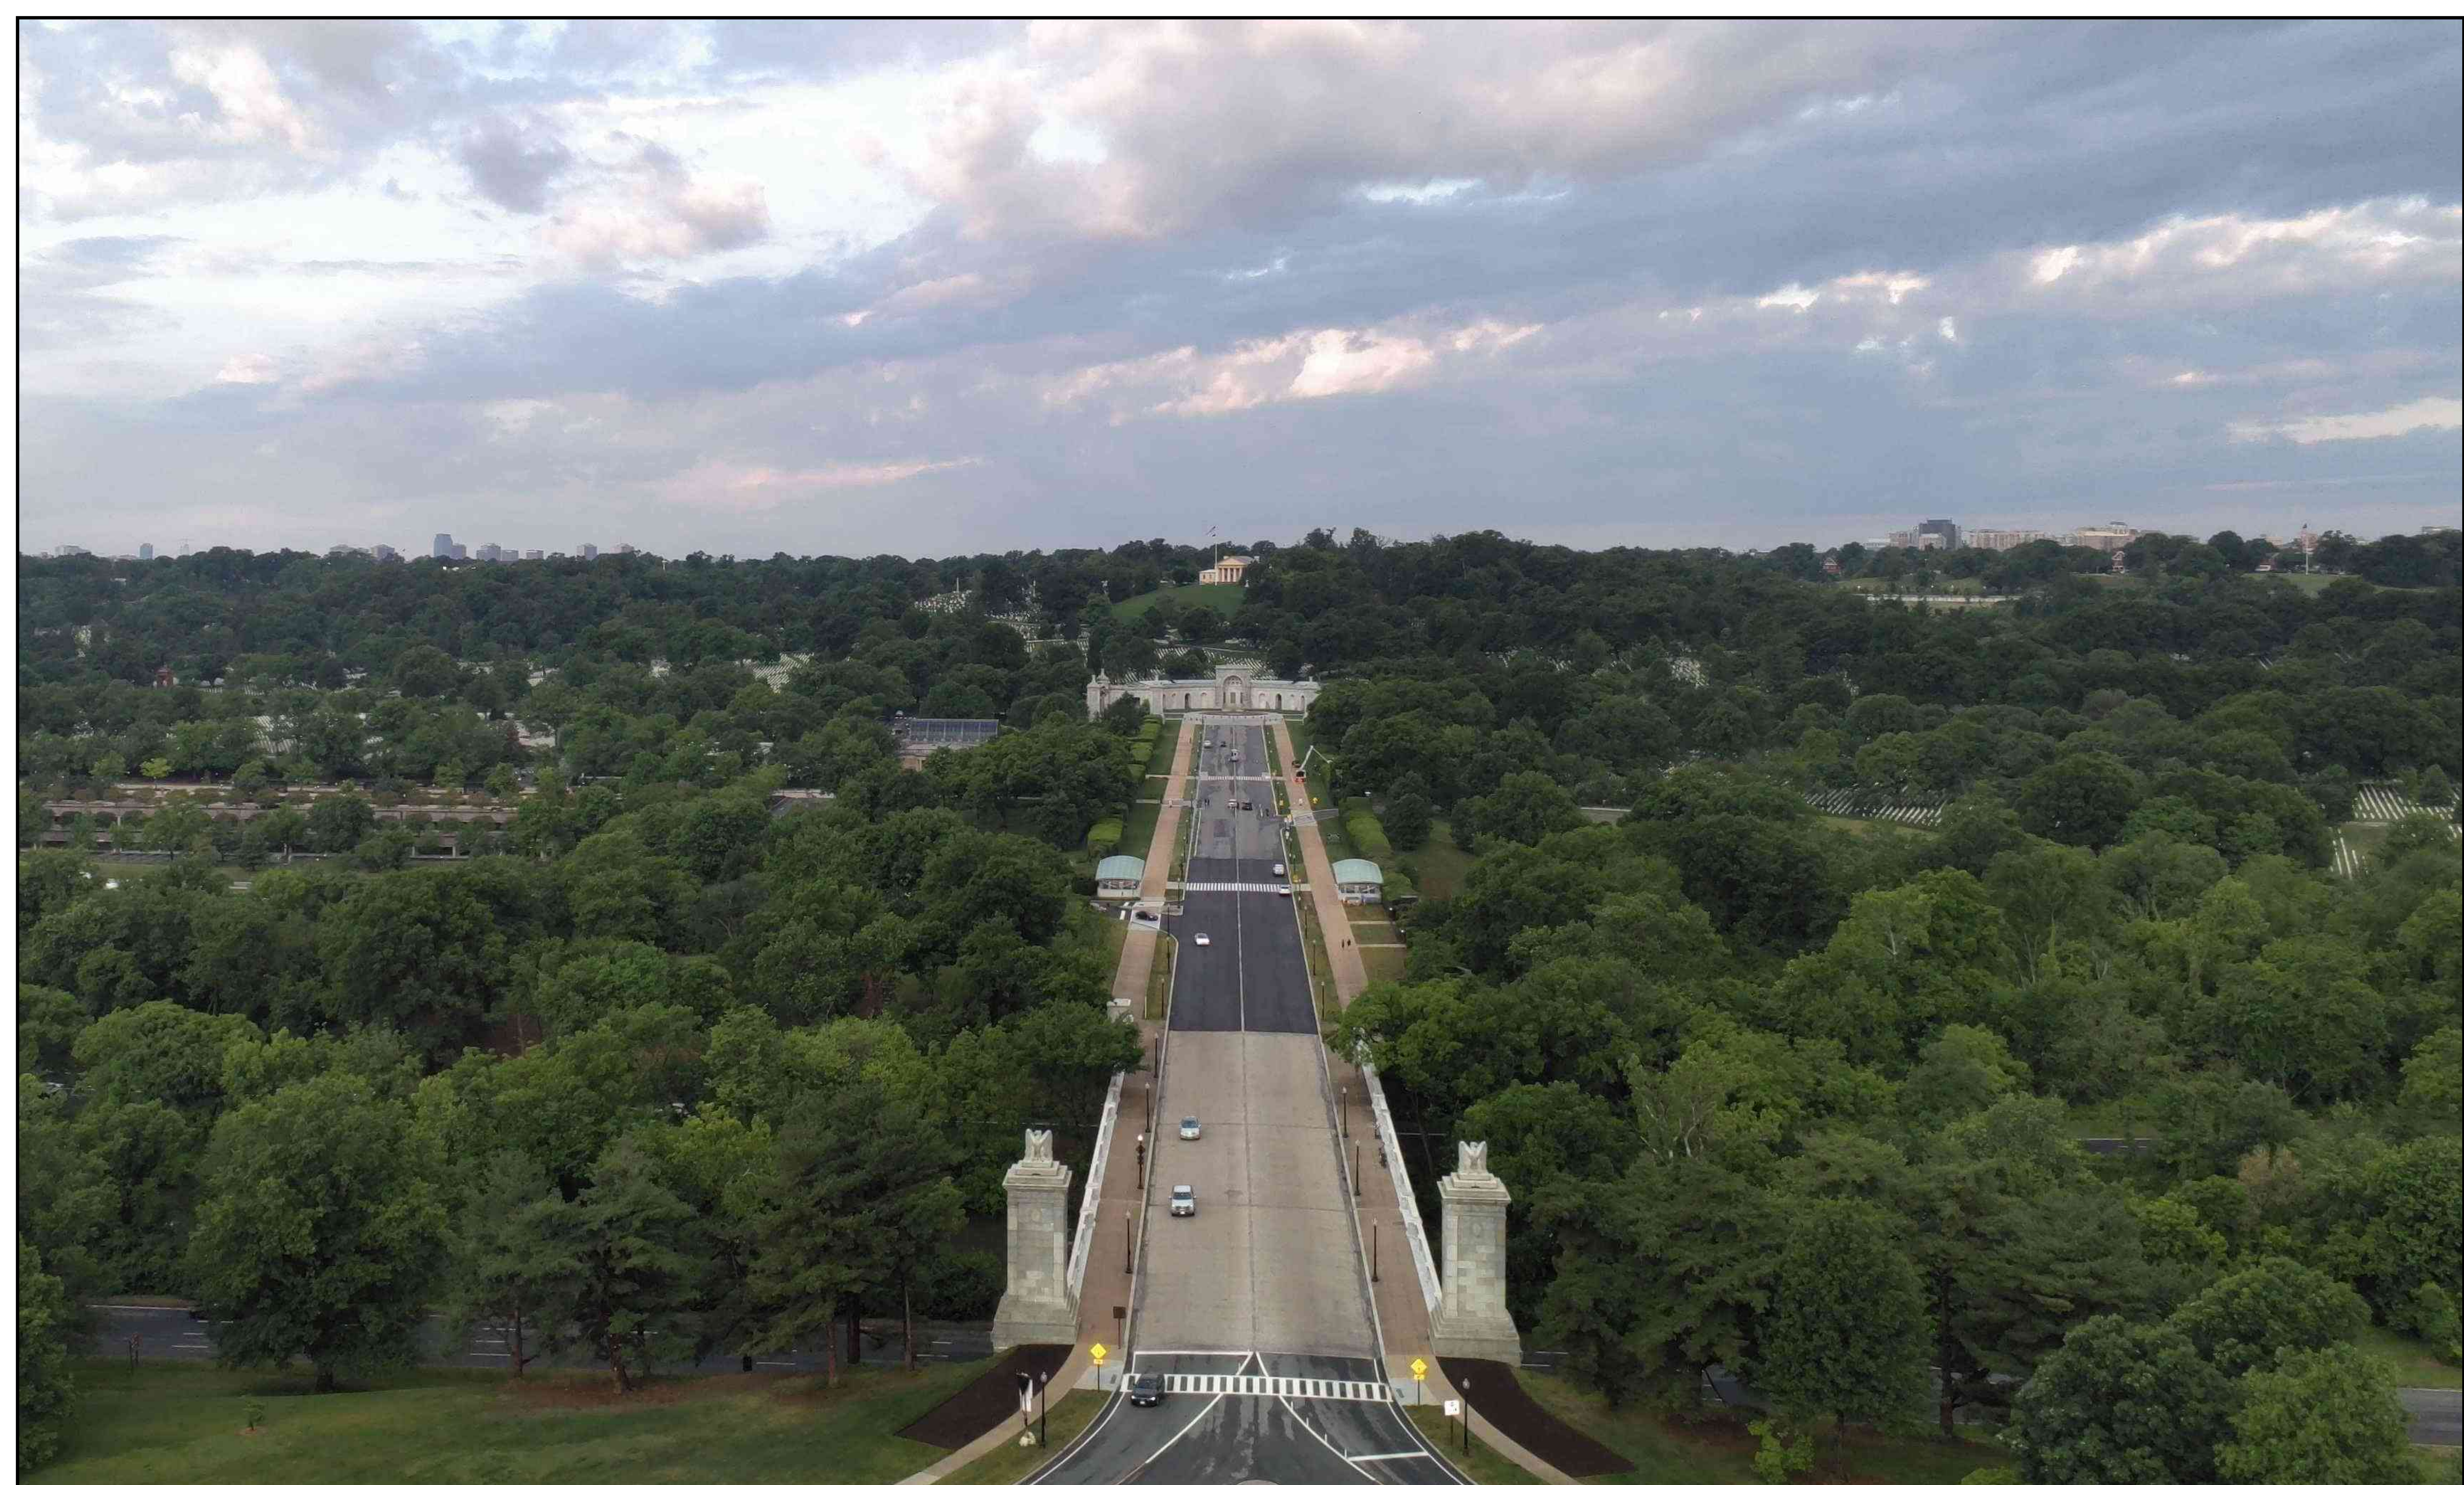

MAY 14, 2026

TRIUMPHAL ARCH - WASHINGTON, DC
VIEW FROM OBSERVATION DECK TOWARD WEST

HARRISON
DESIGN