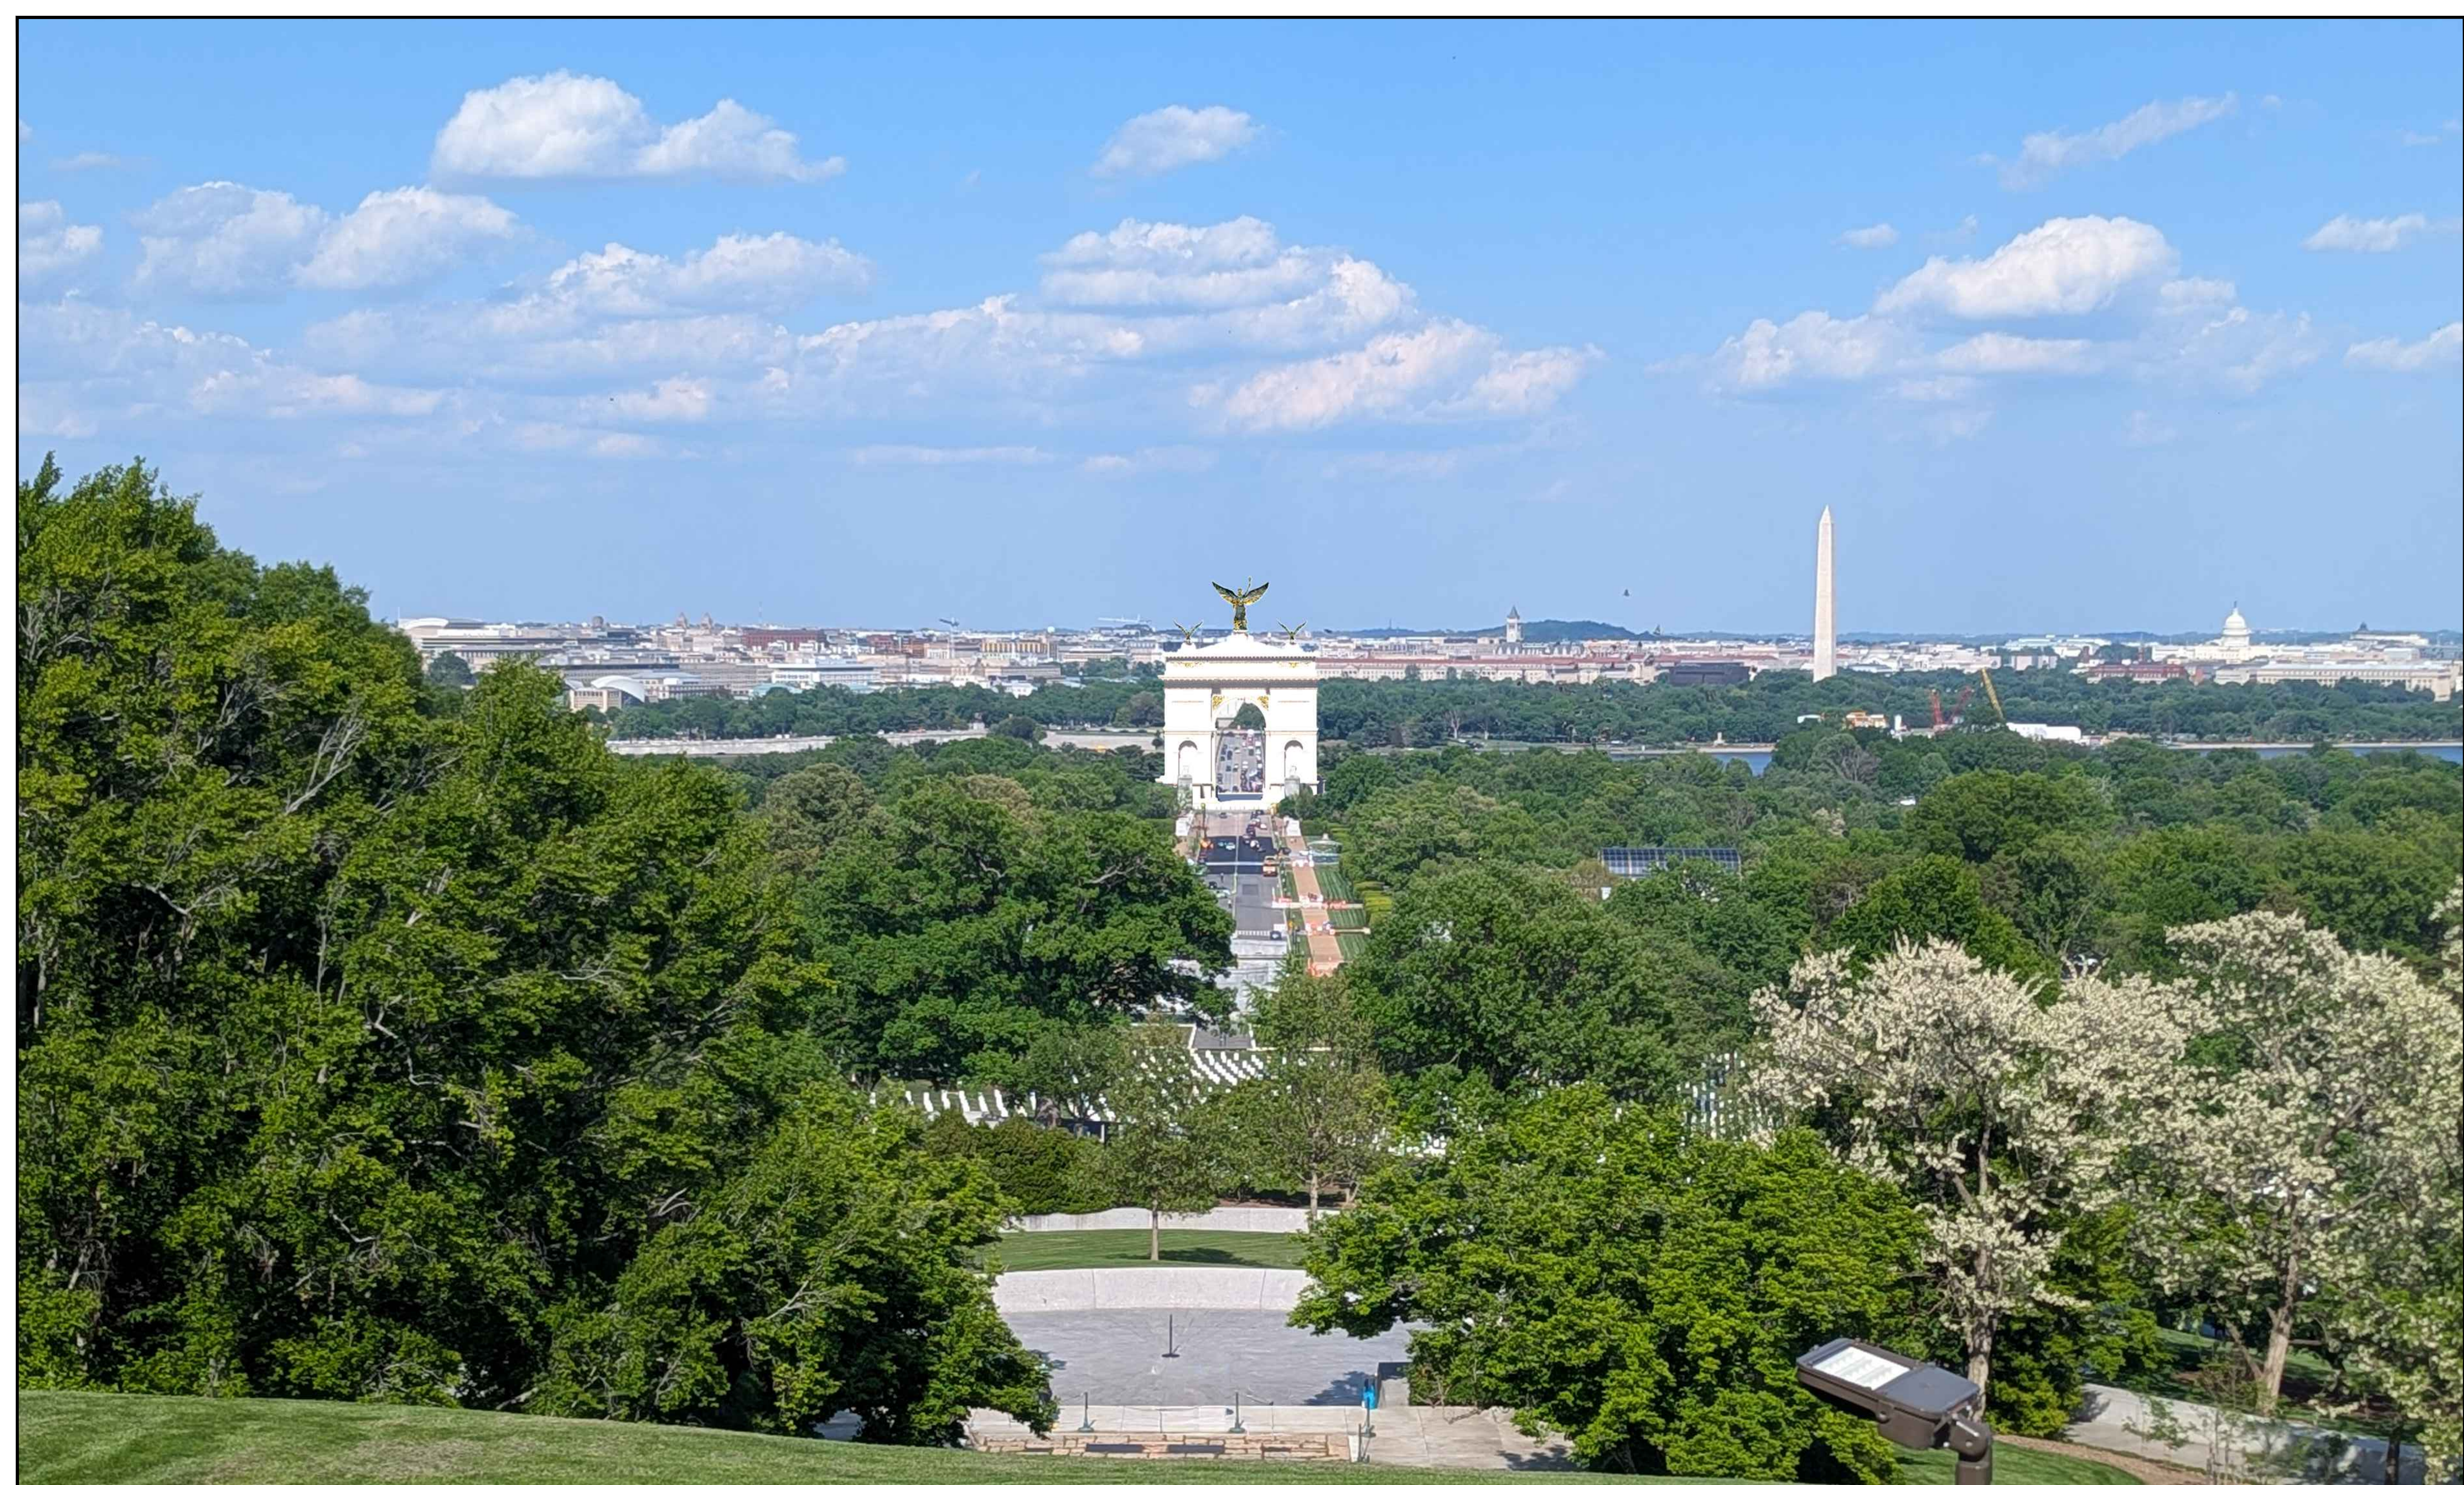

MAY 14, 2026

TRIUMPHAL ARCH - WASHINGTON, DC
VIEW FROM ARLINGTON HOUSE - AFTER

HARRISON
DESIGN