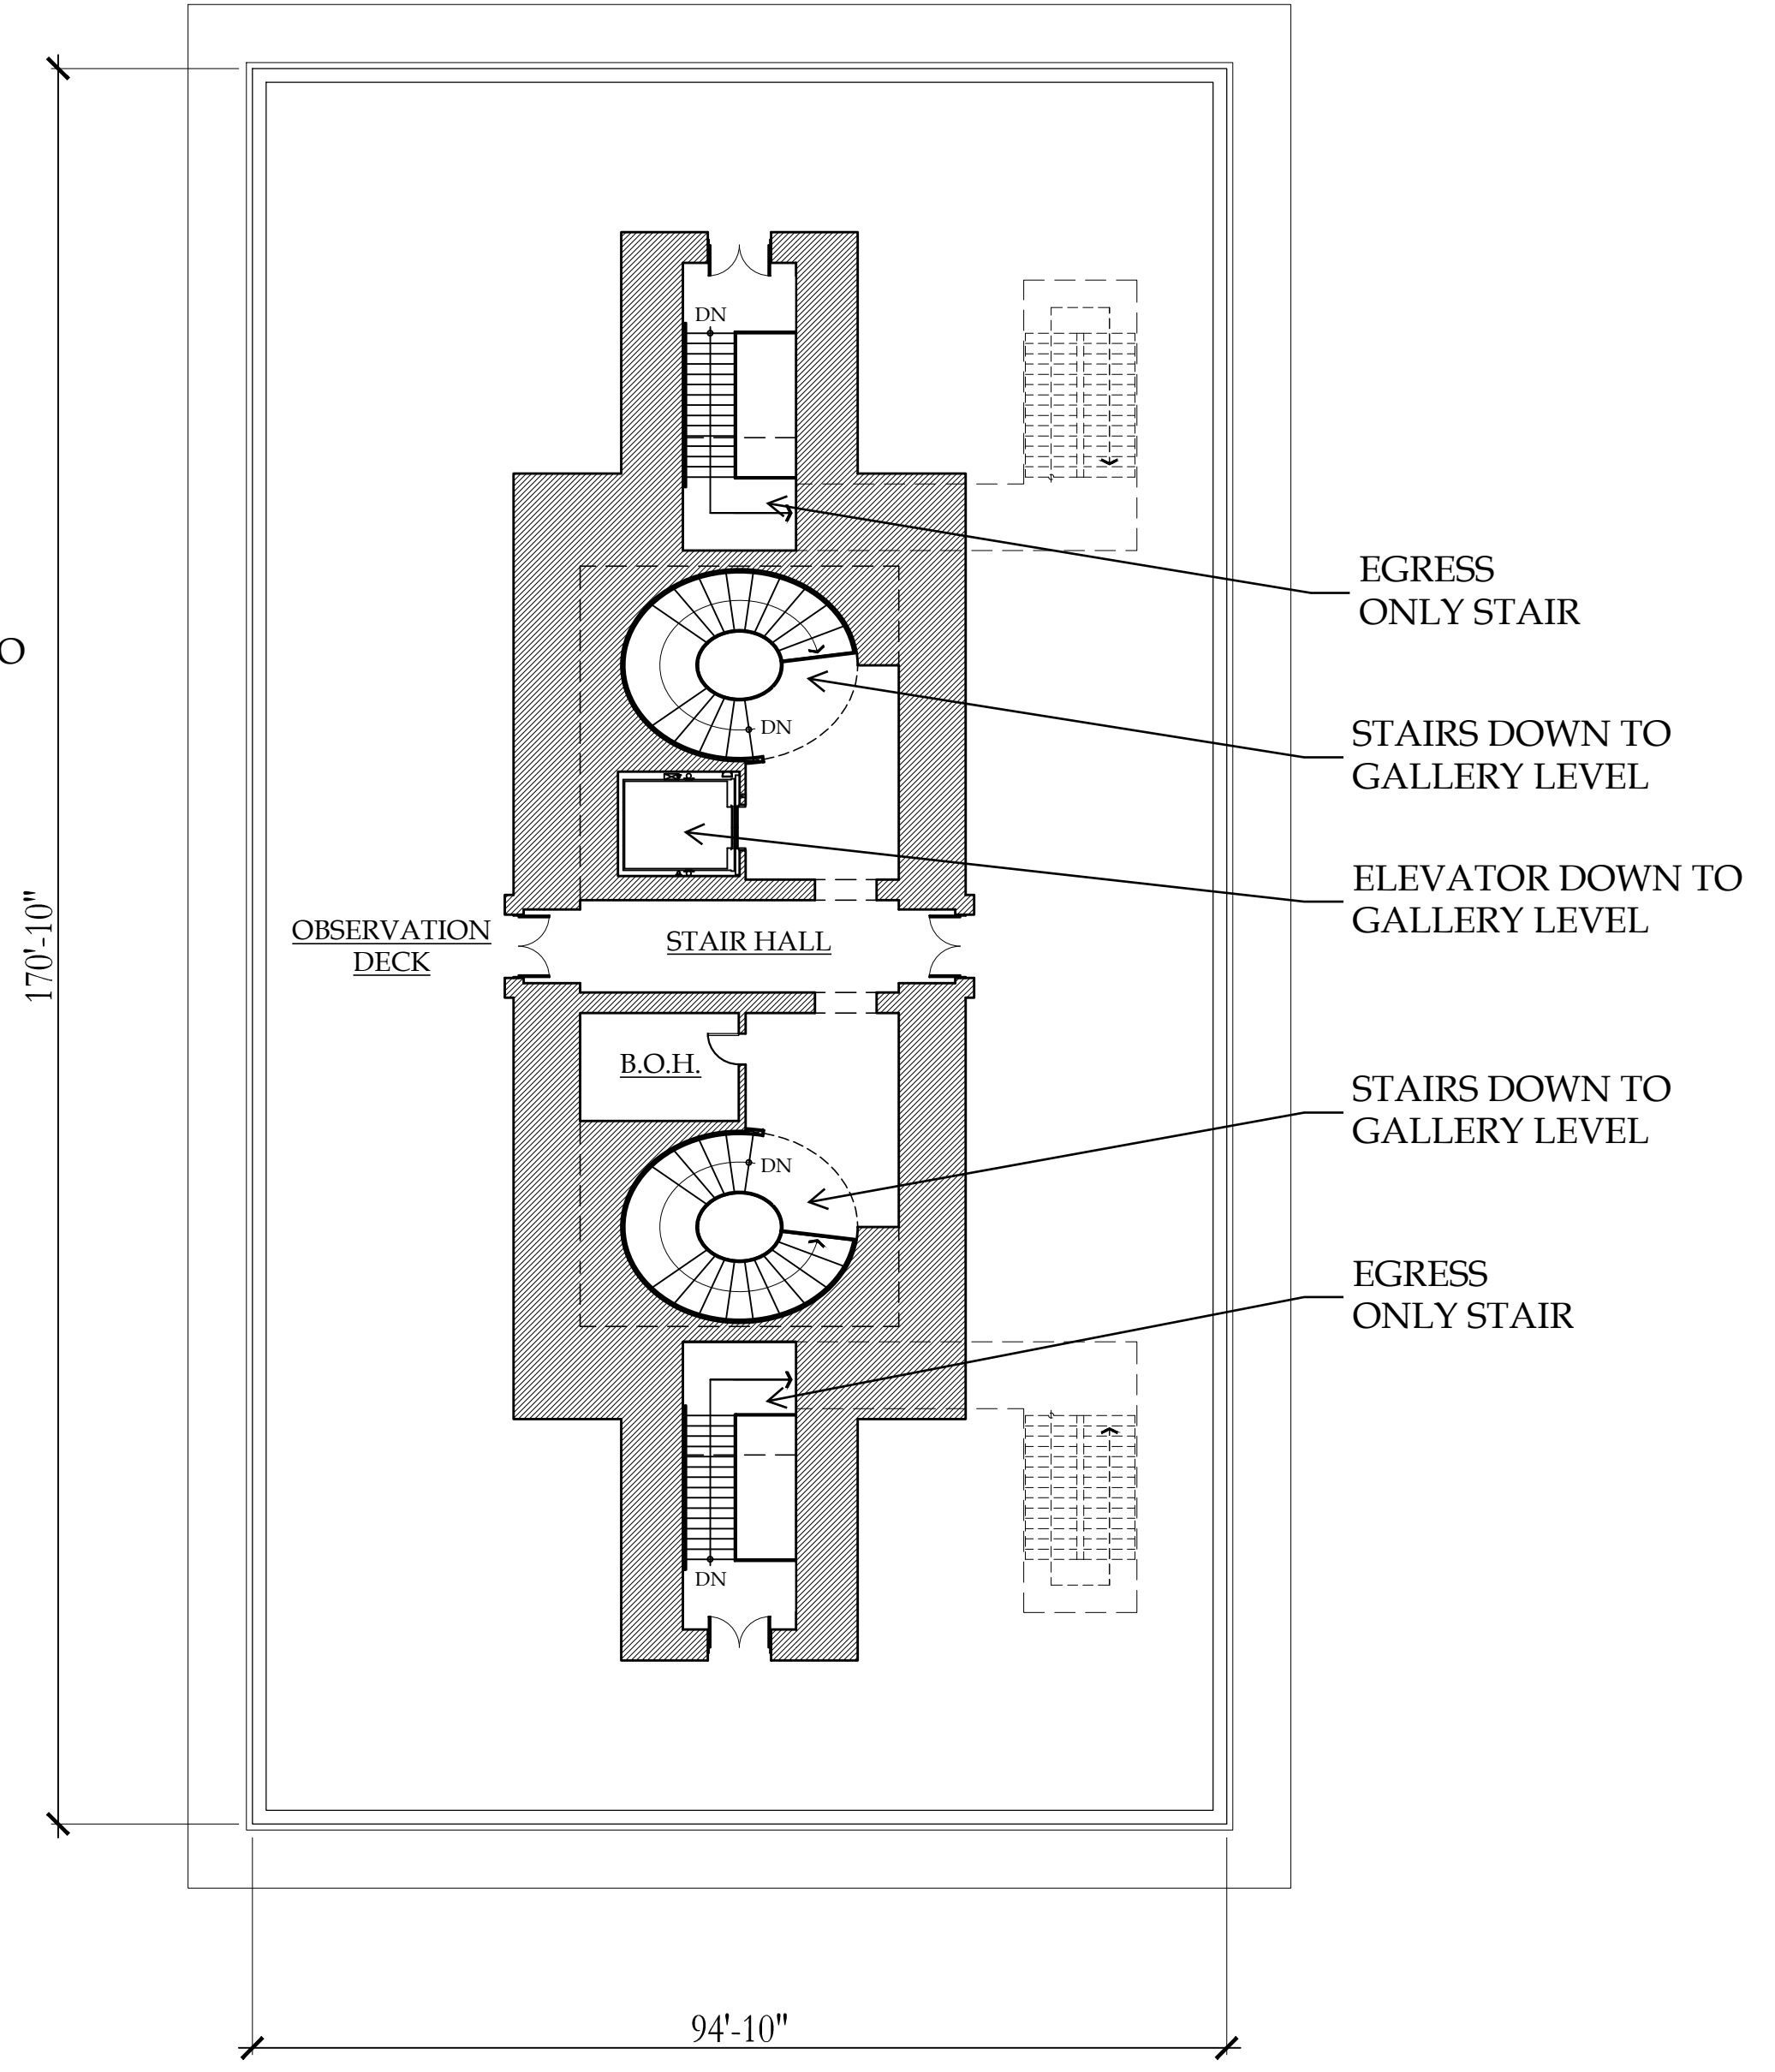

TRIUMPHAL ARCH - WASHINGTON, DC
FRONT ELEVATION

HARRISON
DESIGN

SCALE: 1/16" = 1'-0"
0 10' 20' 40'
MAY 14, 2026

TRIUMPHAL ARCH - WASHINGTON, DC
SIDE ELEVATION

HARRISON
DESIGN

1. GROUND FLOOR LEVEL

2. GALLERY LEVEL

3. OBSERVATION DECK

SCALE: 1/16" = 1'-0"
 0 10' 20' 40'
 MAY 14, 2026

TRIUMPHAL ARCH - WASHINGTON, DC
 FLOOR PLANS

HARRISON
 DESIGN

SCALE: 1/16" = 1'-0"
 0 10' 20' 40'
 MAY 14, 2026

TRIUMPHAL ARCH - WASHINGTON, DC
 SECTION - LONGITUDINAL

HARRISON
 DESIGN

SCALE: 1/16" = 1'-0"
0 10' 20' 40'
MAY 14, 2026

TRIUMPHAL ARCH - WASHINGTON, DC
SECTION- TRANSVERSE

HARRISON
DESIGN

MAY 14, 2026

TRIUMPHAL ARCH - WASHINGTON, DC
RENDERING

HARRISON
DESIGN

MAY 14, 2026