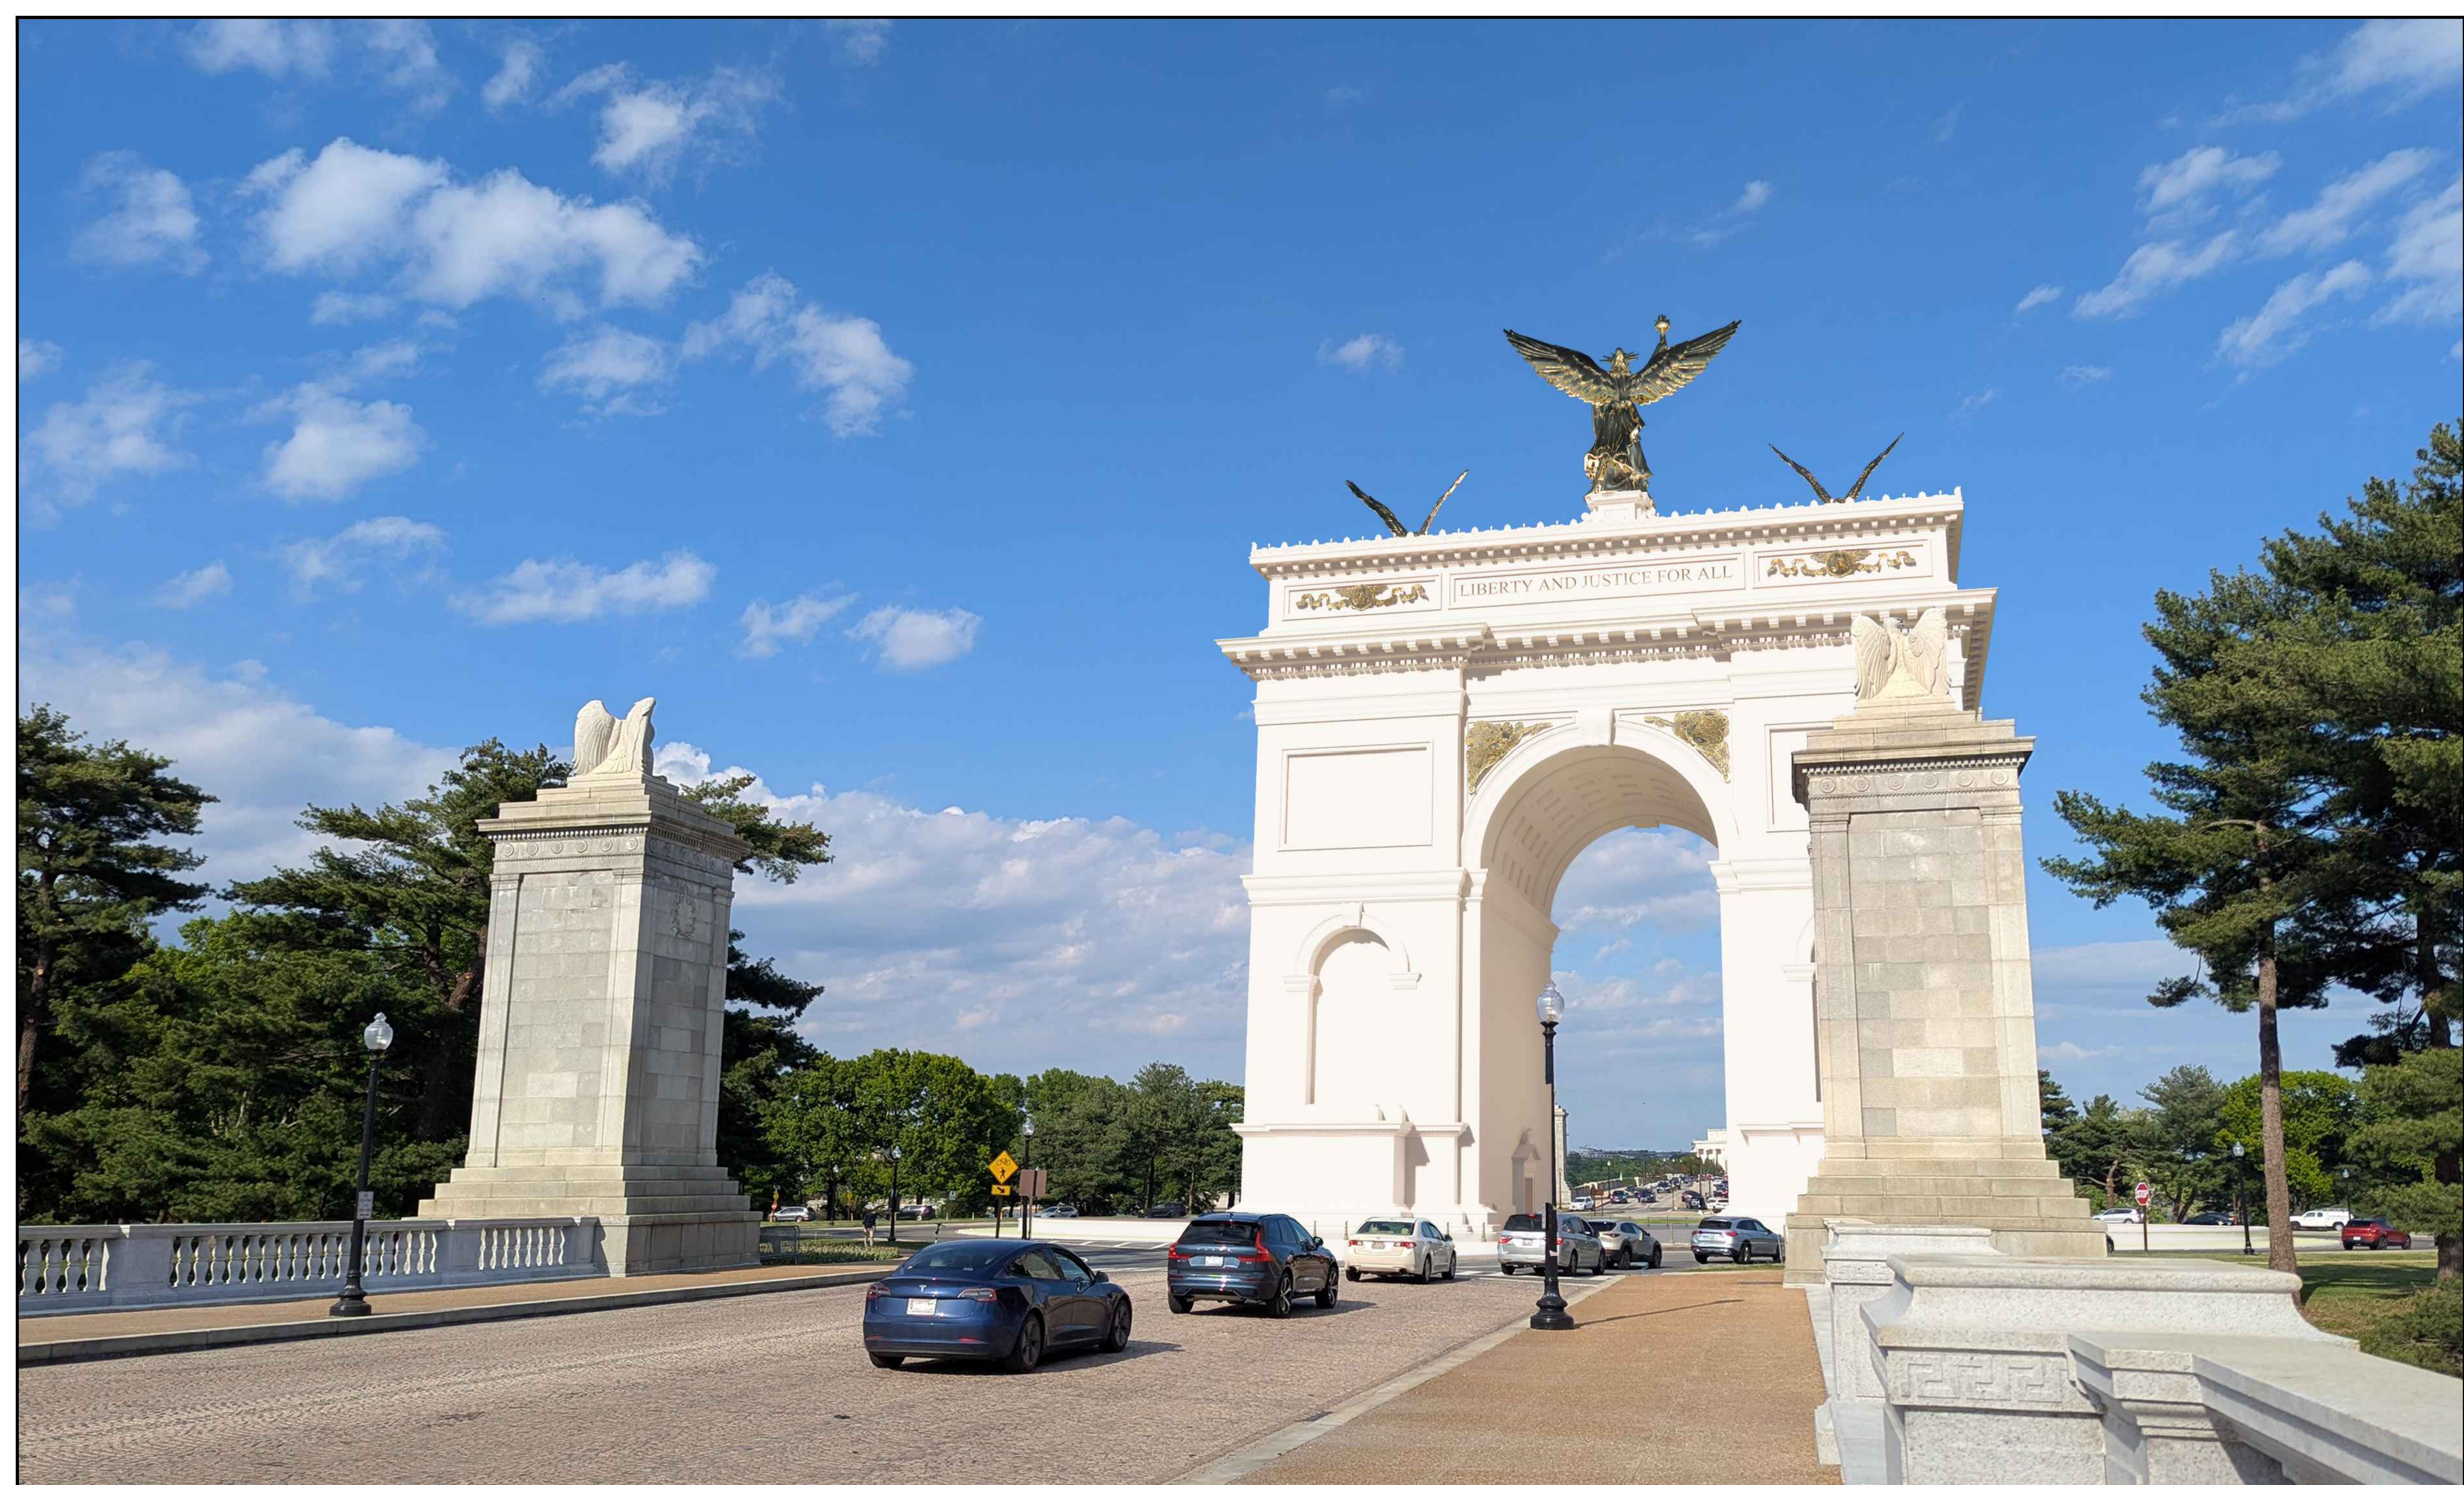

TRIUMPHAL ARCH - WASHINGTON, DC
VIEW FROM ARLINGTON BRIDGE - BEFORE

HARRISON
DESIGN

MAY 14, 2026

TRIUMPHAL ARCH - WASHINGTON, DC
VIEW FROM ARLINGTON BRIDGE - AFTER

HARRISON
DESIGN

MAY 14, 2026

TRIUMPHAL ARCH - WASHINGTON, DC
VIEW FROM MEMORIAL BRIDGE - BEFORE