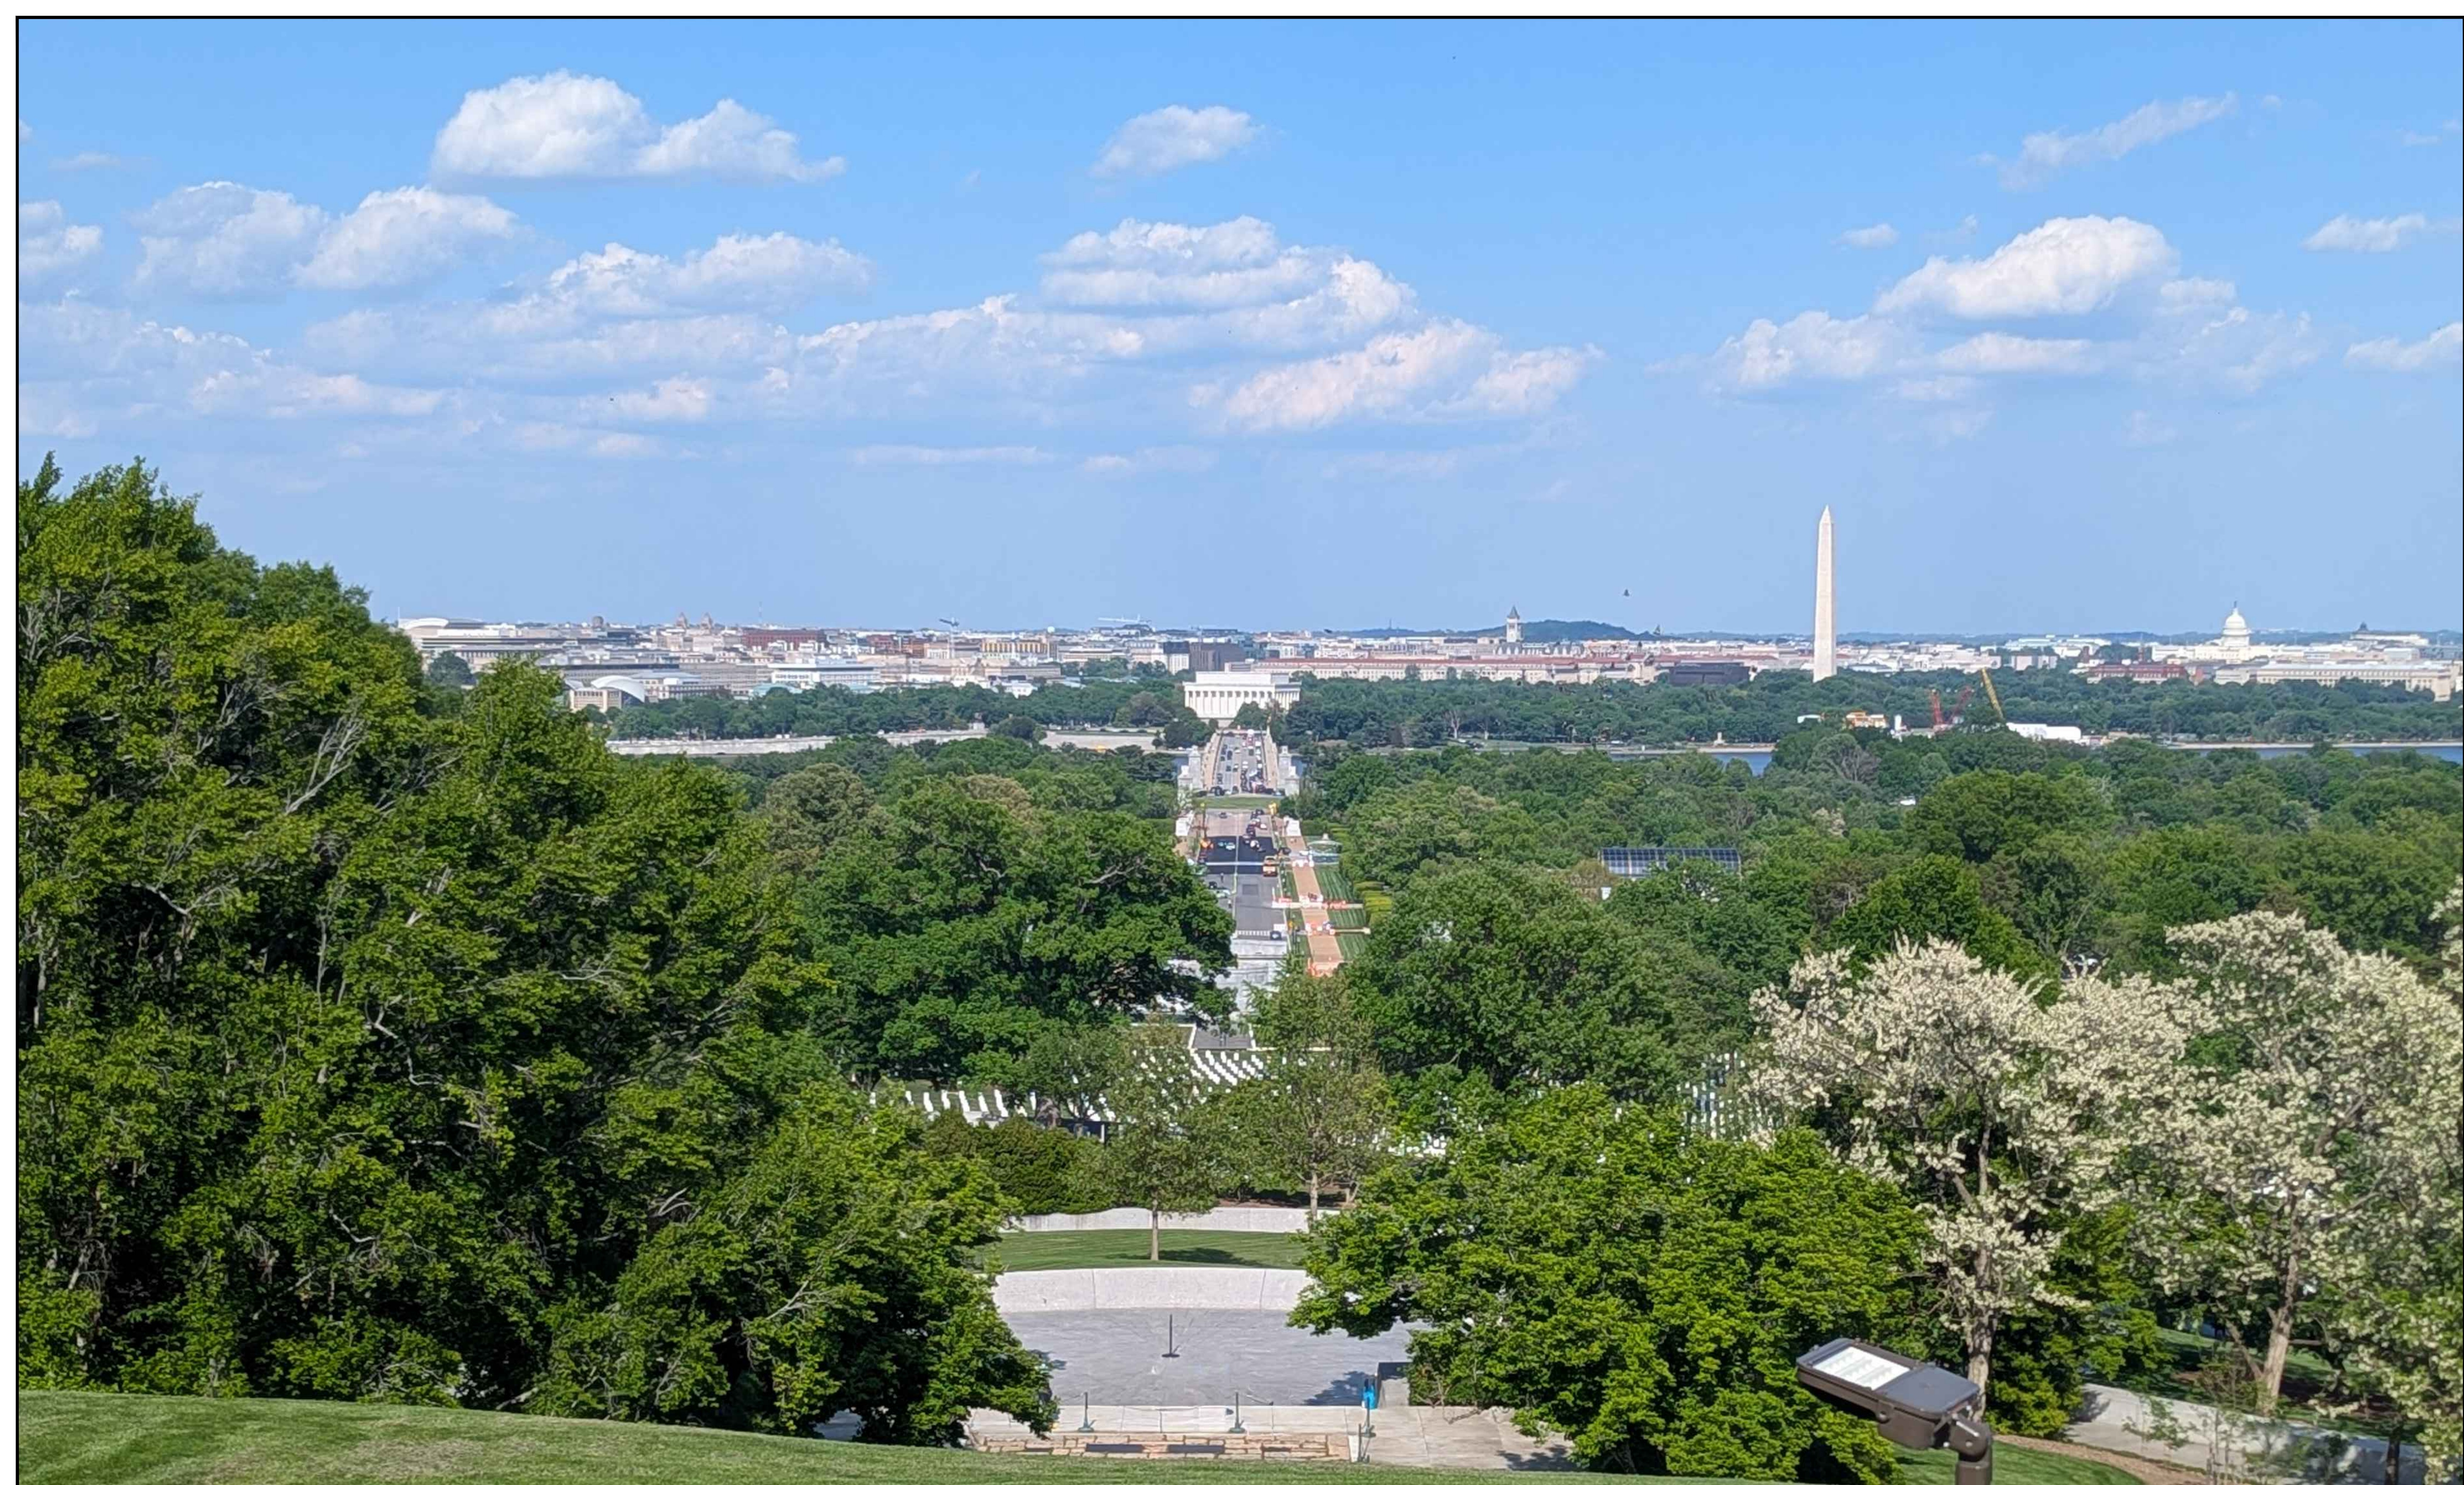

MAY 14, 2026

TRIUMPHAL ARCH - WASHINGTON, DC
VIEW FROM ARLINGTON HOUSE - BEFORE

HARRISON
DESIGN