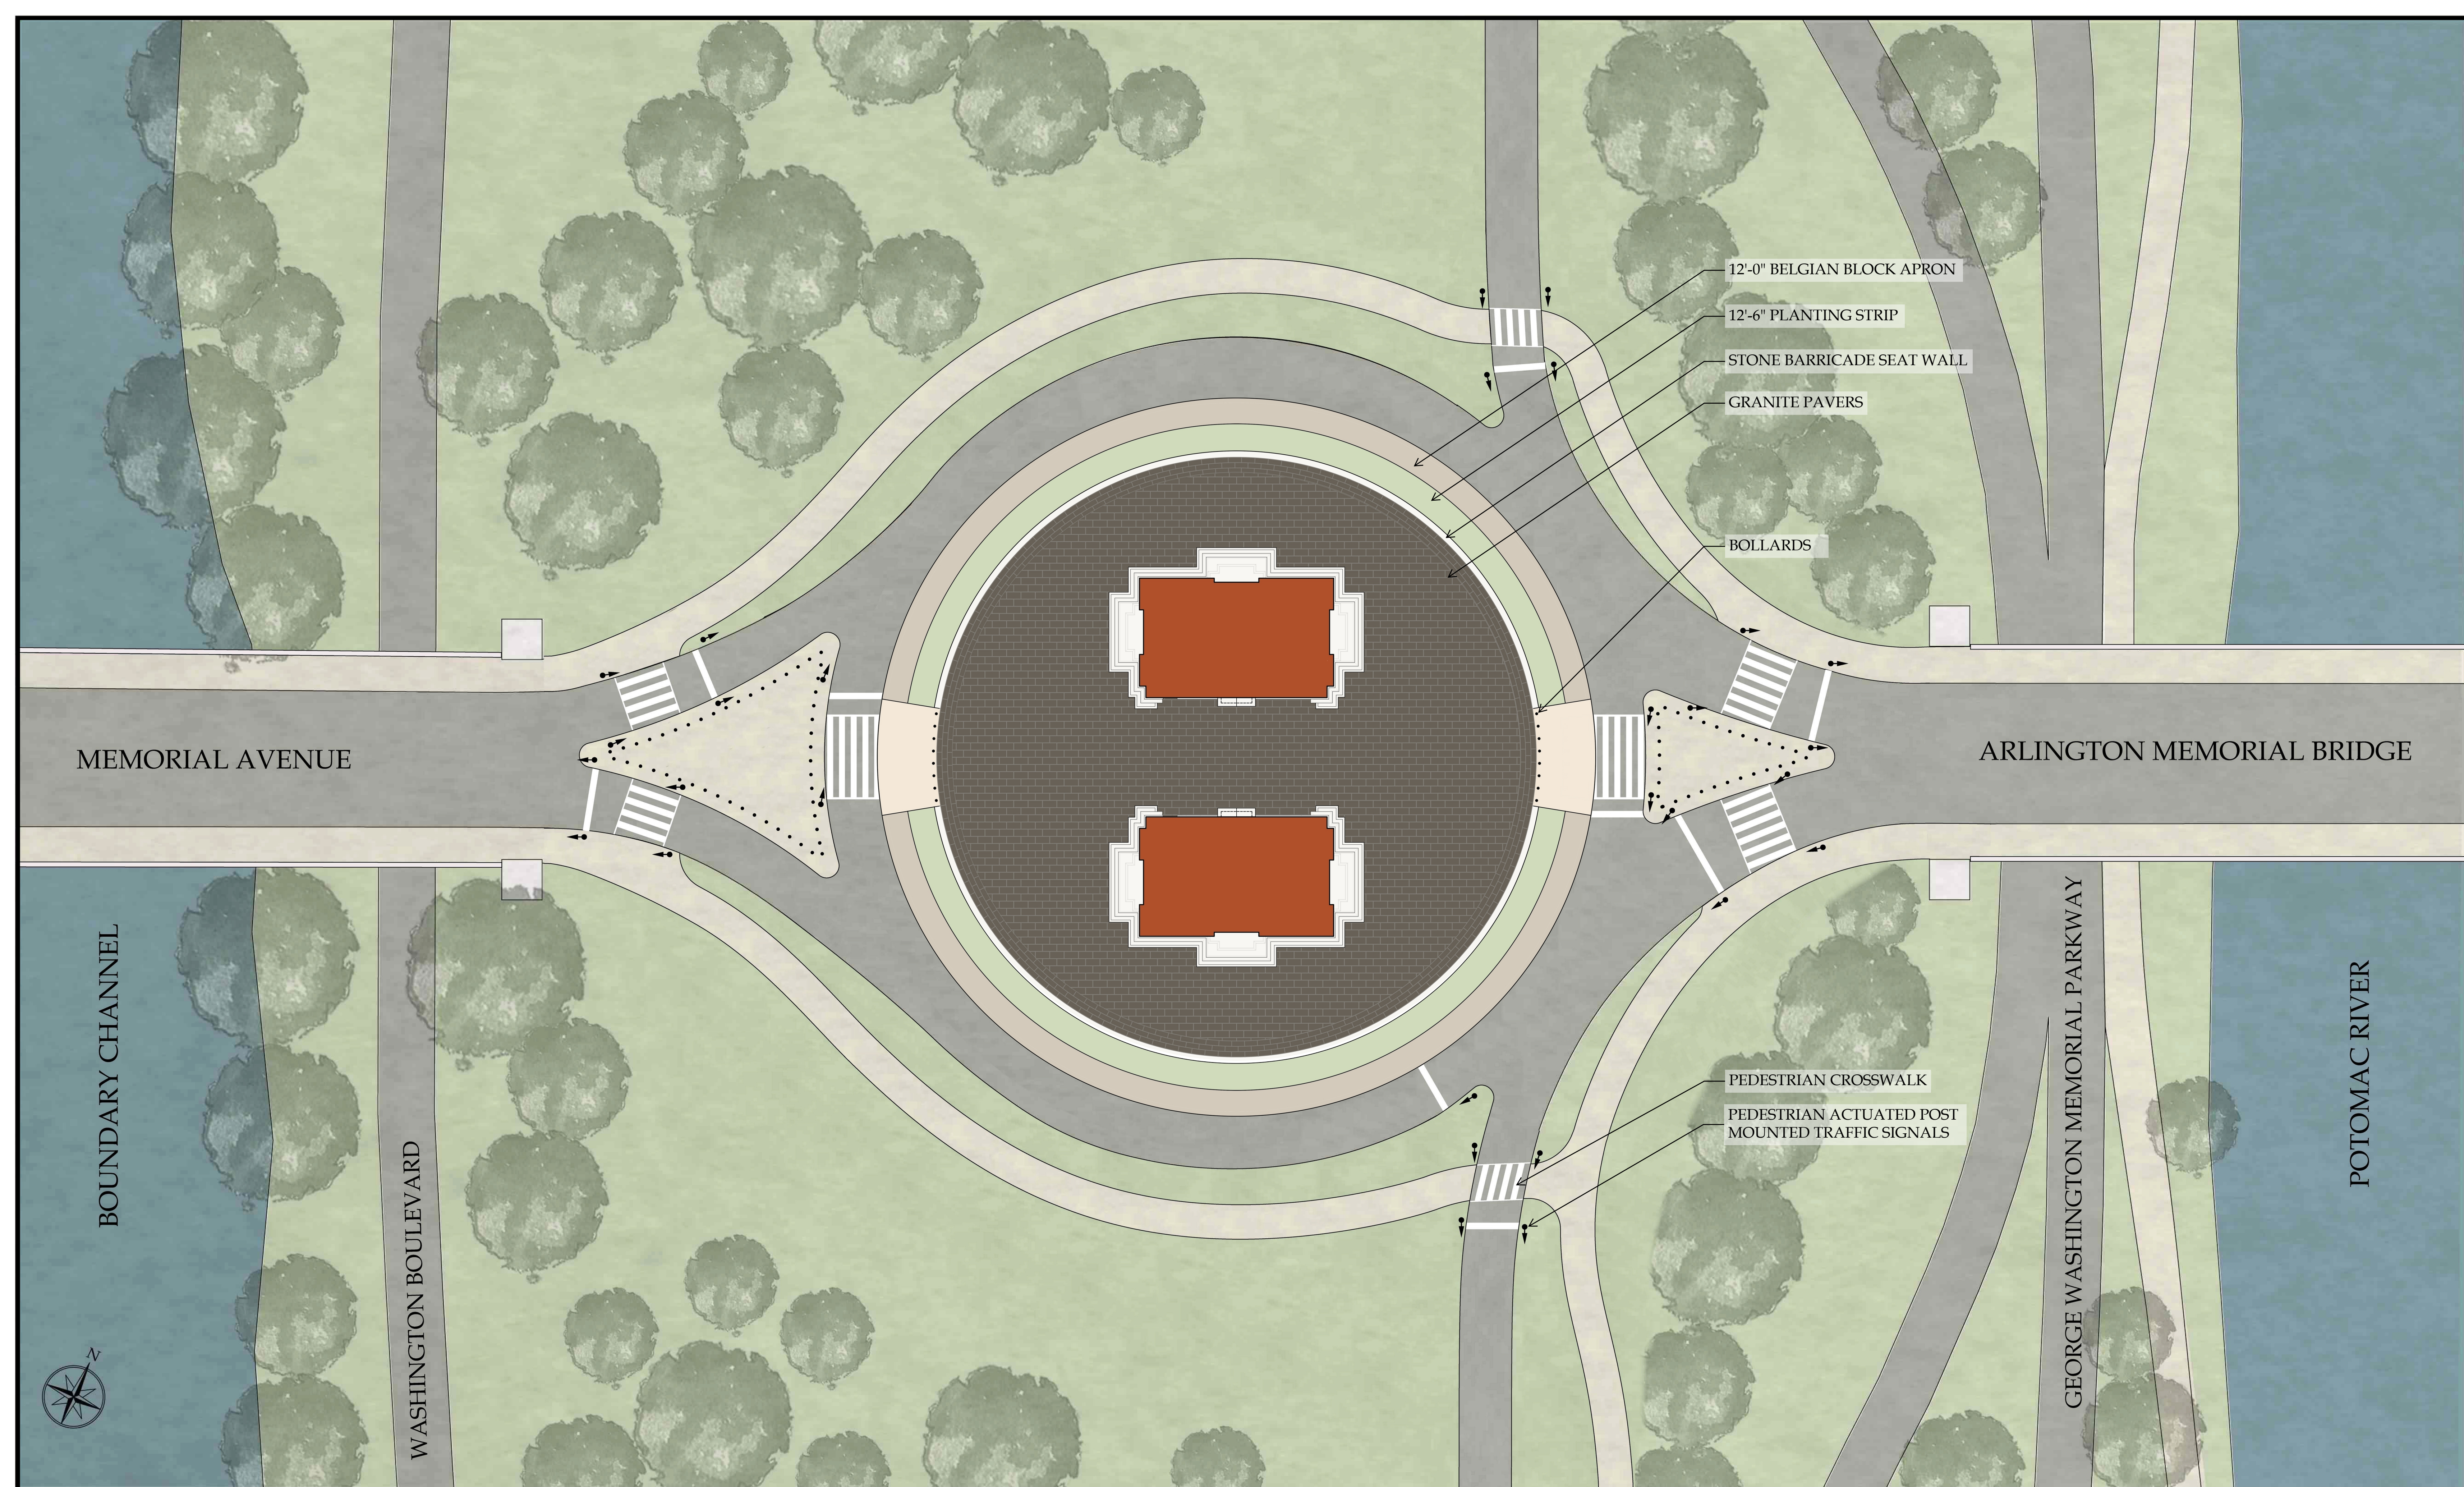

Google Earth

Image © 2025 Maxar, Imagery © 2025 Google, Inc.

SCALE: 1" = 200'

MAY 14, 2026

TRIUMPHAL ARCH - WASHINGTON, DC

CEREMONIAL AXIS SITE PLAN

HARRISON
DESIGN

MEMORIAL AVENUE

ARLINGTON MEMORIAL BRIDGE

BOUNDARY CHANNEL

WASHINGTON BOULEVARD

GEORGE WASHINGTON MEMORIAL PARKWAY

POTOMAC RIVER

- 12'-0" BELGIAN BLOCK APRON
- 12'-6" PLANTING STRIP
- STONE BARRICADE SEAT WALL
- GRANITE PAVERS
- BOLLARDS

- PEDESTRIAN CROSSWALK
- PEDESTRIAN ACTUATED POST MOUNTED TRAFFIC SIGNALS

SCALE: 1/32" = 1'-0"
 0 10' 20' 40' 80'
 MAY 14, 2026

TRIUMPHAL ARCH - WASHINGTON, DC
 ENLARGED SITE PLAN

HARRISON
 DESIGN

SCALE: 1/16" = 1'-0"
0 10' 20' 40'
MAY 14, 2026

3. OBSERVATION DECK

SCALE: 1/16" = 1'-0"
 0 10' 20' 40'
 MAY 14, 2026

TRIUMPHAL ARCH - WASHINGTON, DC
 FLOOR PLANS

HARRISON
 DESIGN

SCALE: 1/16" = 1'-0"
 0 10' 20' 40'
 MAY 14, 2026

TRIUMPHAL ARCH - WASHINGTON, DC
 SECTION - LONGITUDINAL