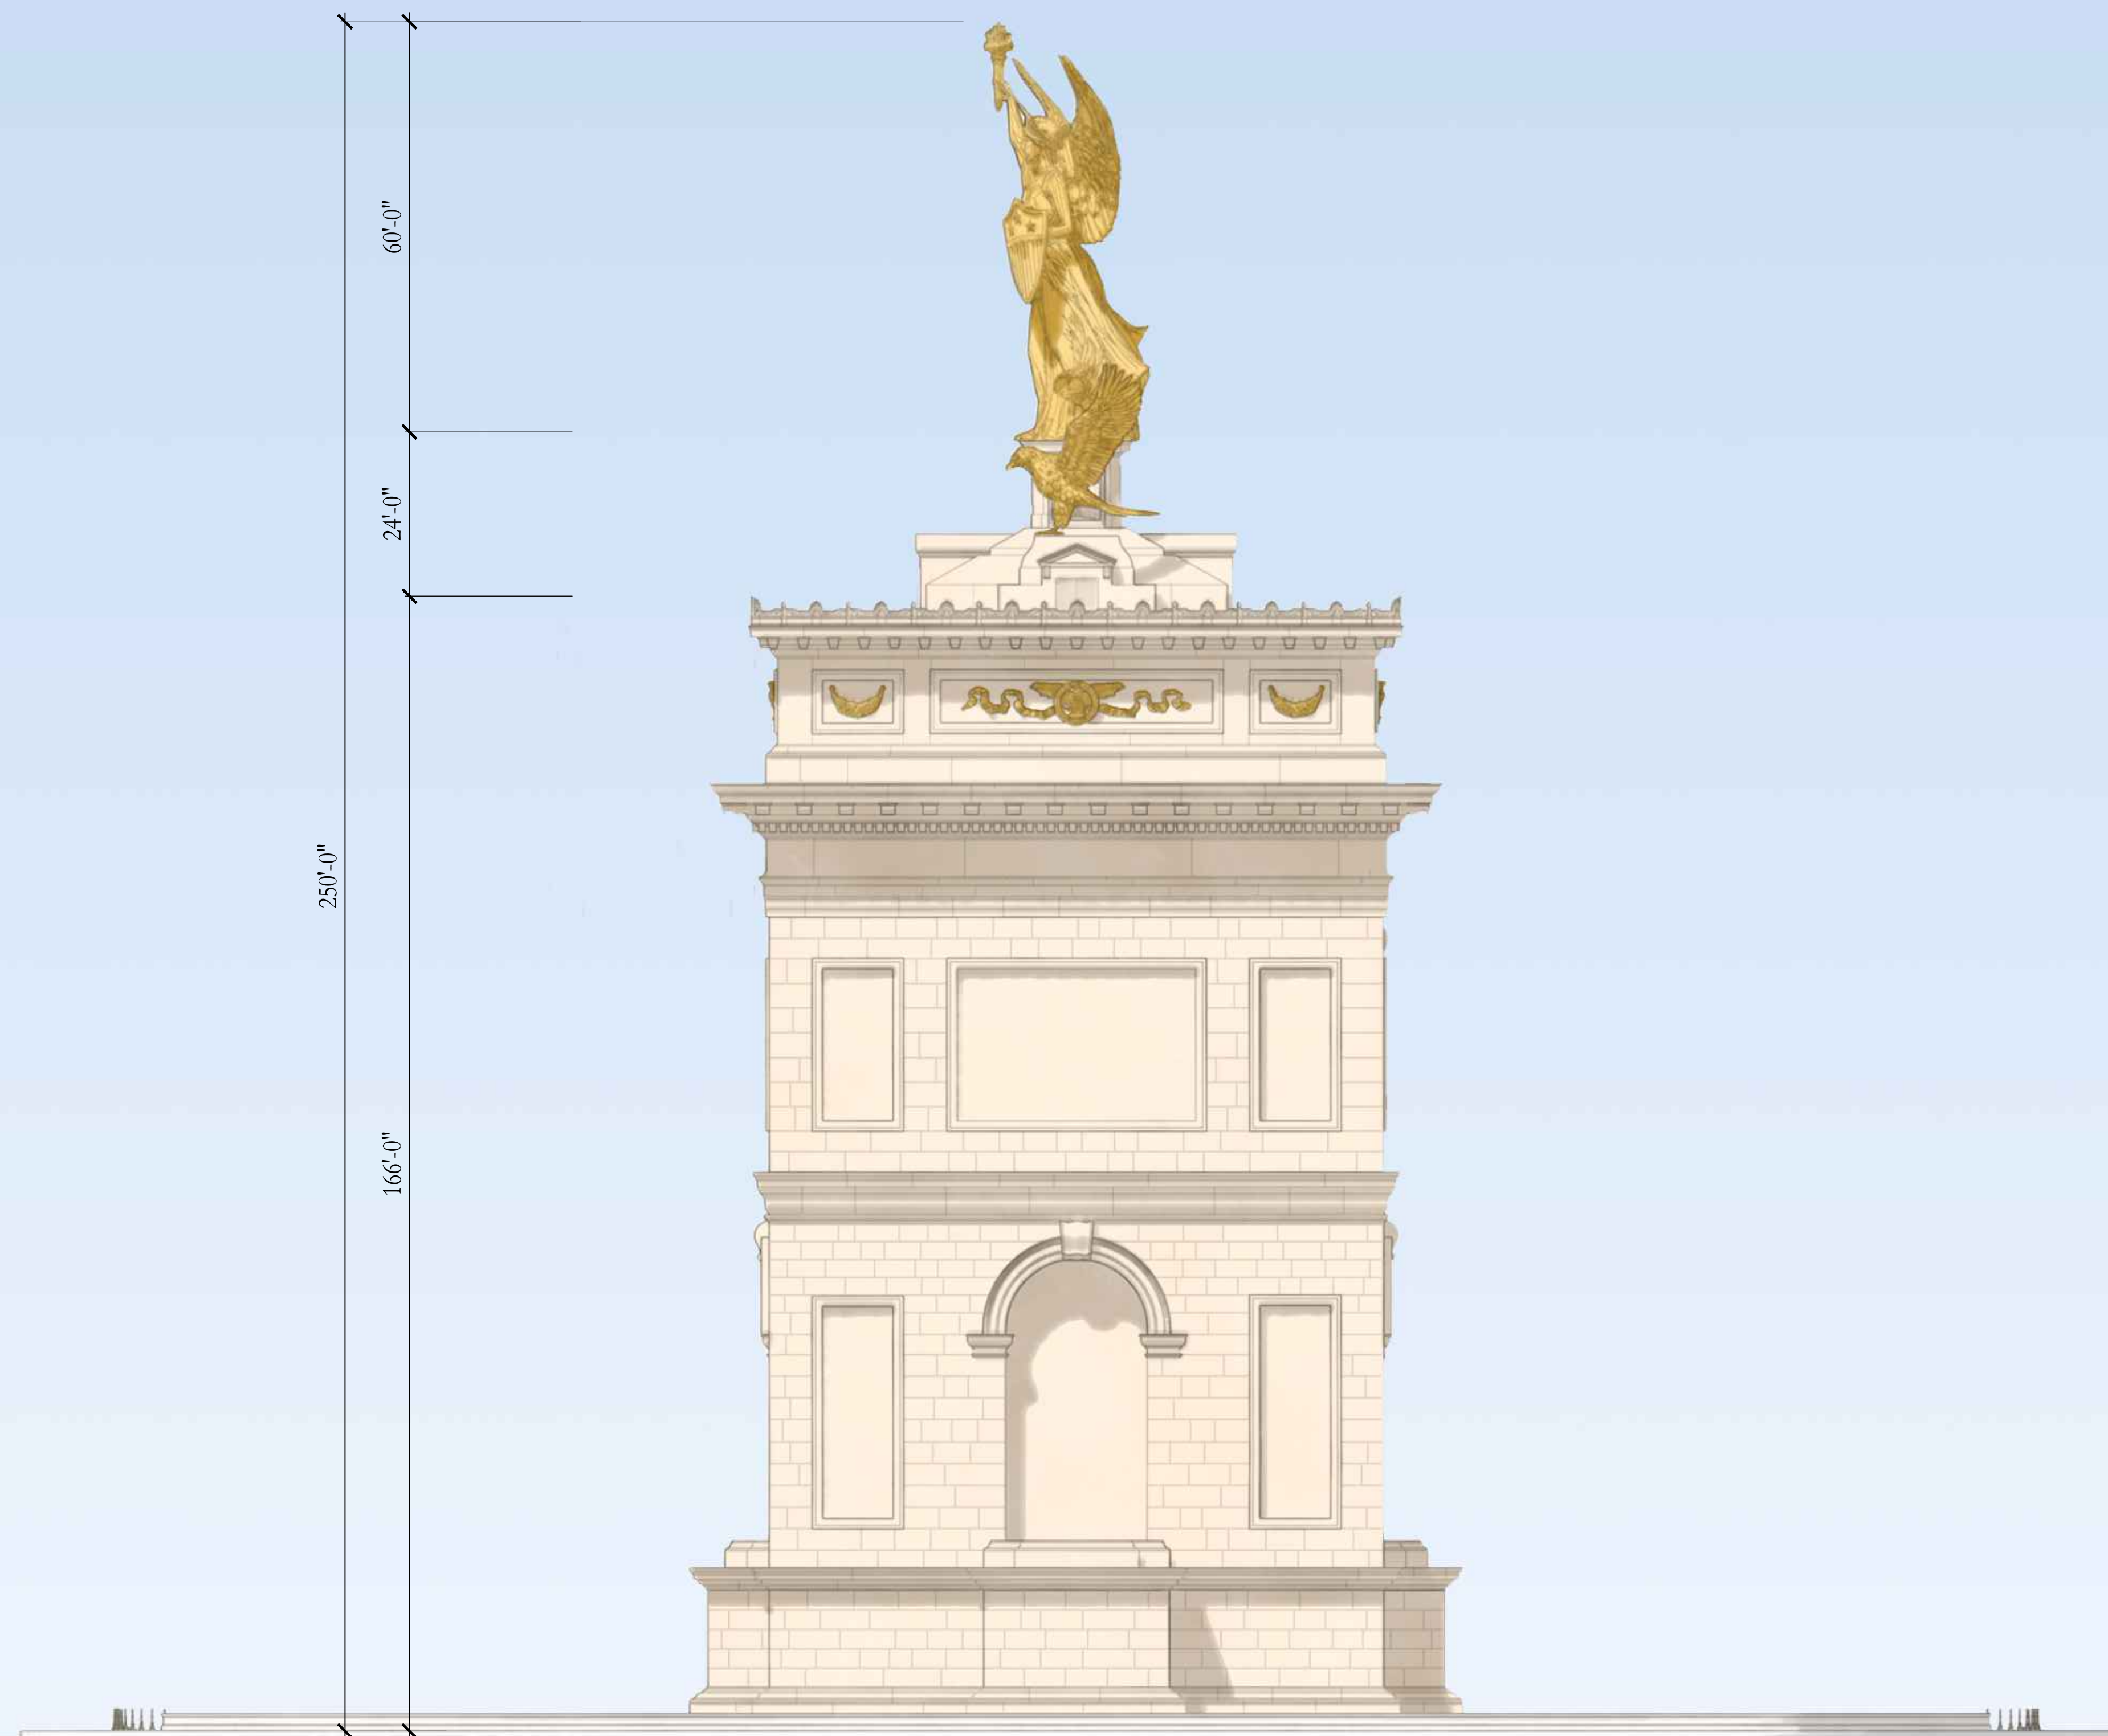

Google Earth

Image © 2025 Maxar, Imagery © 2025 Google, Inc.

SCALE: 1" = 200'

MAY 14, 2026

TRIUMPHAL ARCH - WASHINGTON, DC

CEREMONIAL AXIS SITE PLAN

HARRISON
DESIGN

MEMORIAL AVENUE

- PEDESTRIAN CROSSWALK
- PEDESTRIAN ACTUATED POST MOUNTED TRAFFIC SIGNALS

SCALE: 1/32" = 1'-0"
 0 10' 20' 40' 80'
 MAY 14, 2026

TRIUMPHAL ARCH - WASHINGTON, DC
 ENLARGED SITE PLAN

HARRISON
 DESIGN

SCALE: 1/16" = 1'-0"
0 10' 20' 40'
MAY 14, 2026

TRIUMPHAL ARCH - WASHINGTON, DC
FRONT ELEVATION

HARRISON
DESIGN

SCALE: 1/16" = 1'-0"
0 10' 20' 40'
MAY 14, 2026

TRIUMPHAL ARCH - WASHINGTON, DC
SIDE ELEVATION

HARRISON
DESIGN

1. GROUND FLOOR LEVEL

2. GALLERY LEVEL

3. OBSERVATION DECK

SCALE: 1/16" = 1'-0"
 0 10' 20' 40'
 MAY 14, 2026

TRIUMPHAL ARCH - WASHINGTON, DC
 FLOOR PLANS

HARRISON
 DESIGN

SCALE: 1/16" = 1'-0"
 0 10' 20' 40'
 MAY 14, 2026

TRIUMPHAL ARCH - WASHINGTON, DC
 SECTION - LONGITUDINAL