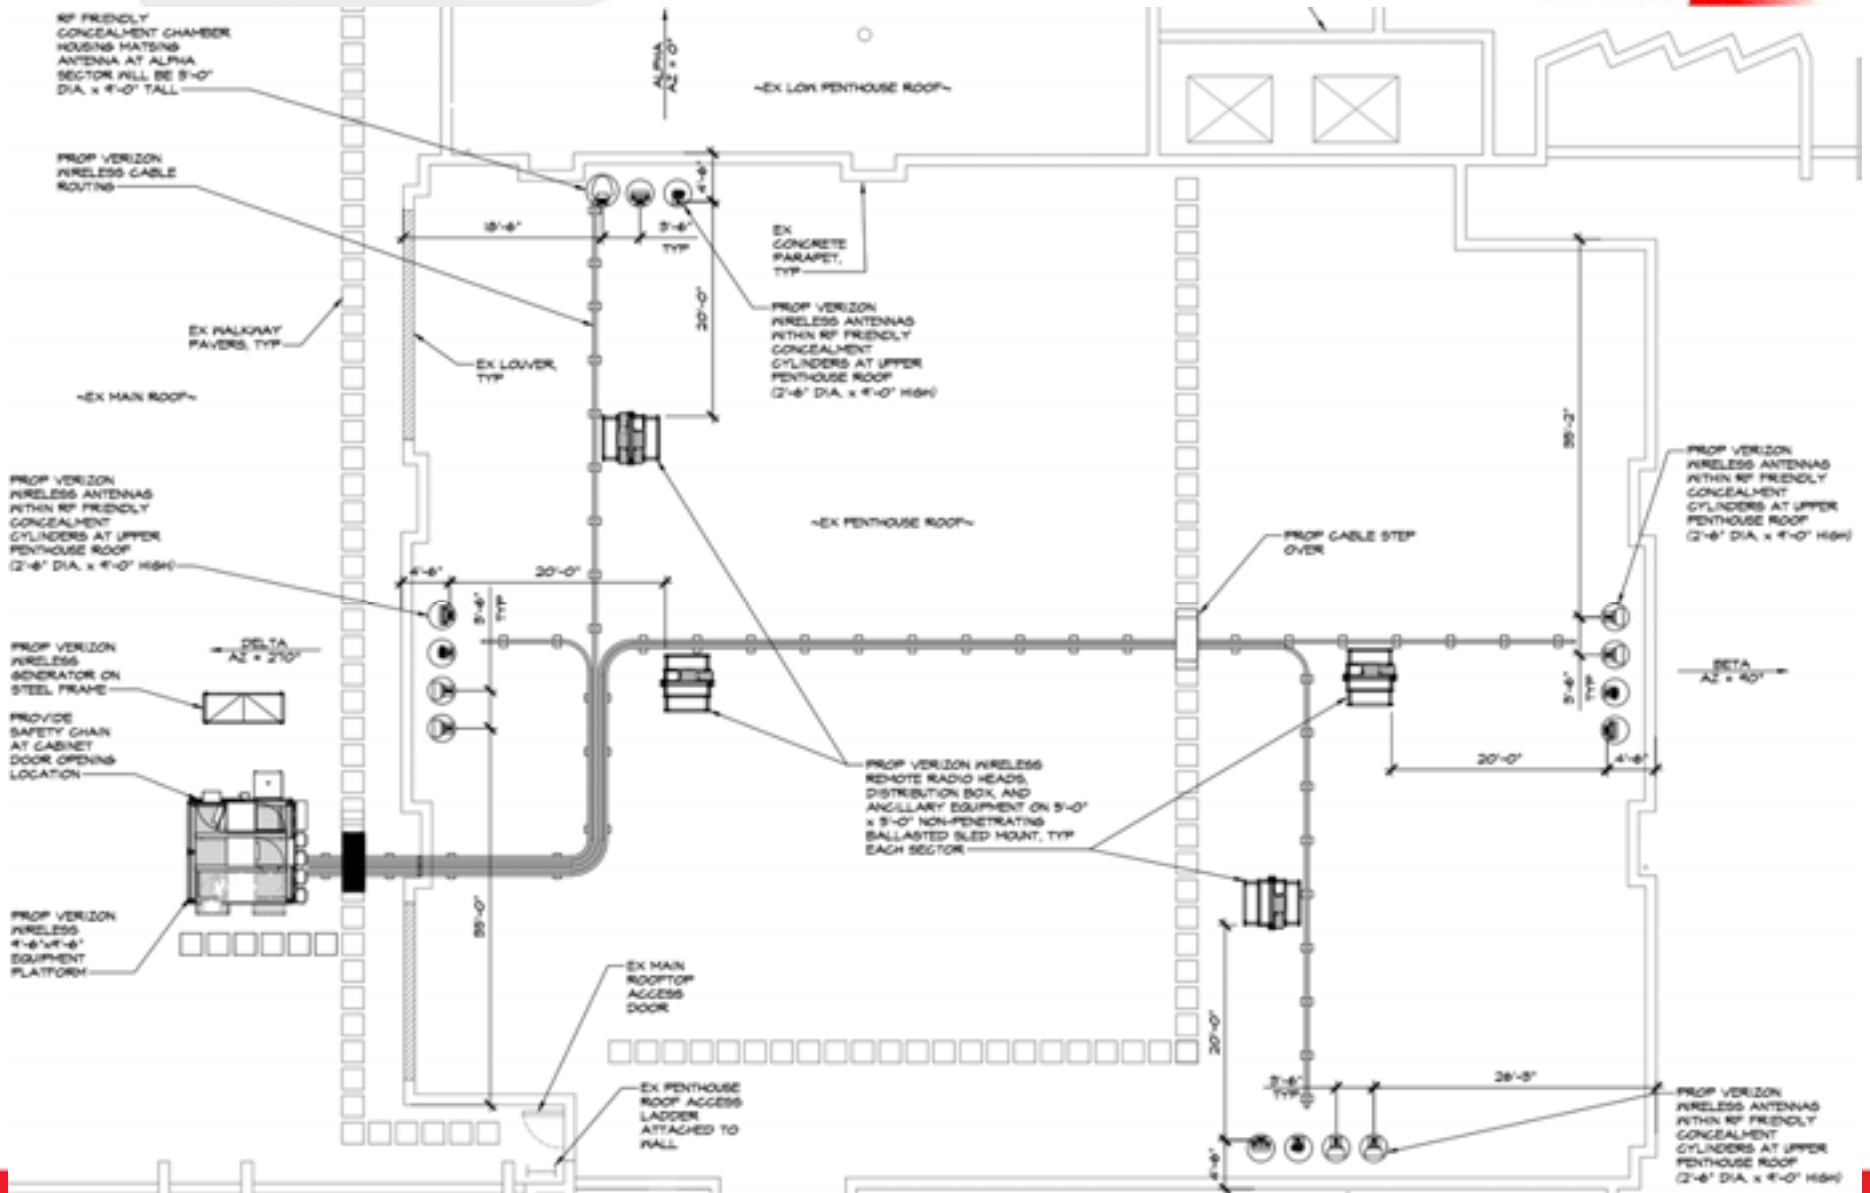

Alt. Option 3 Overall Site Plan