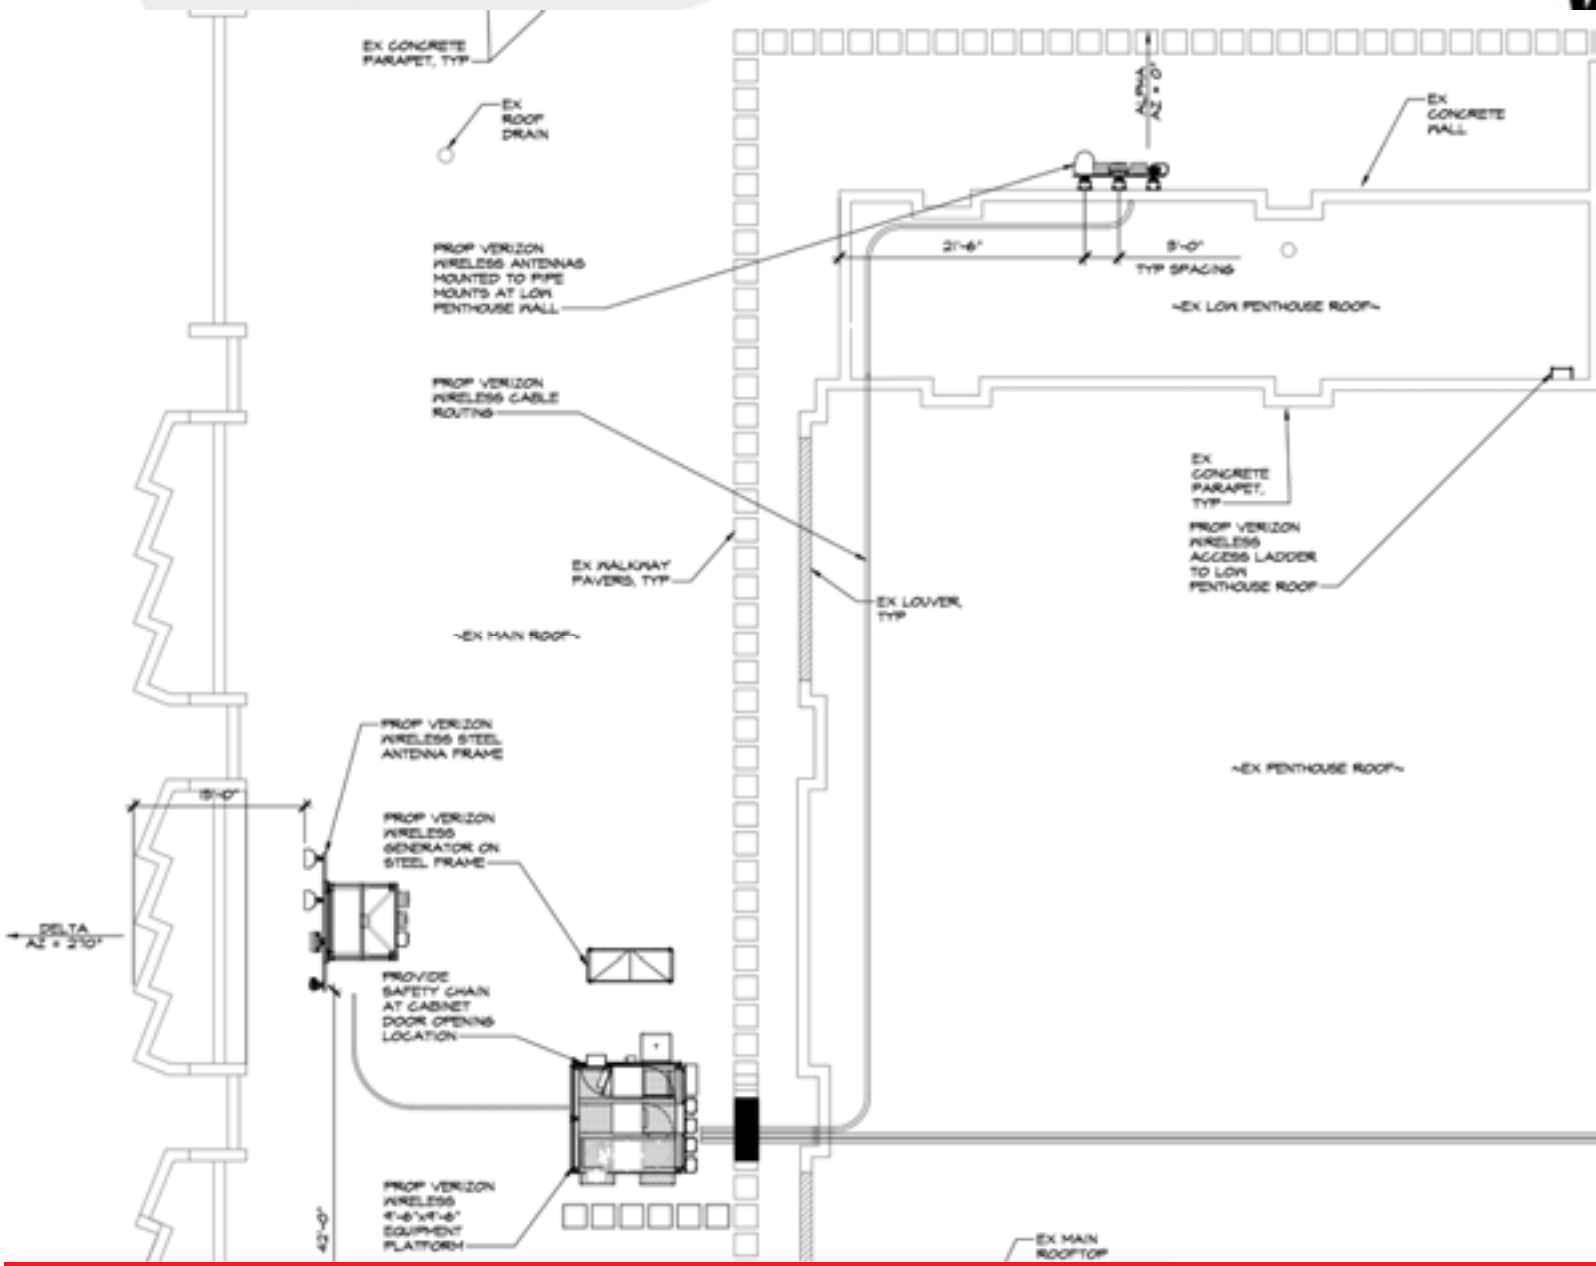

Alt. Option 2 Site Plan – Zoomed West