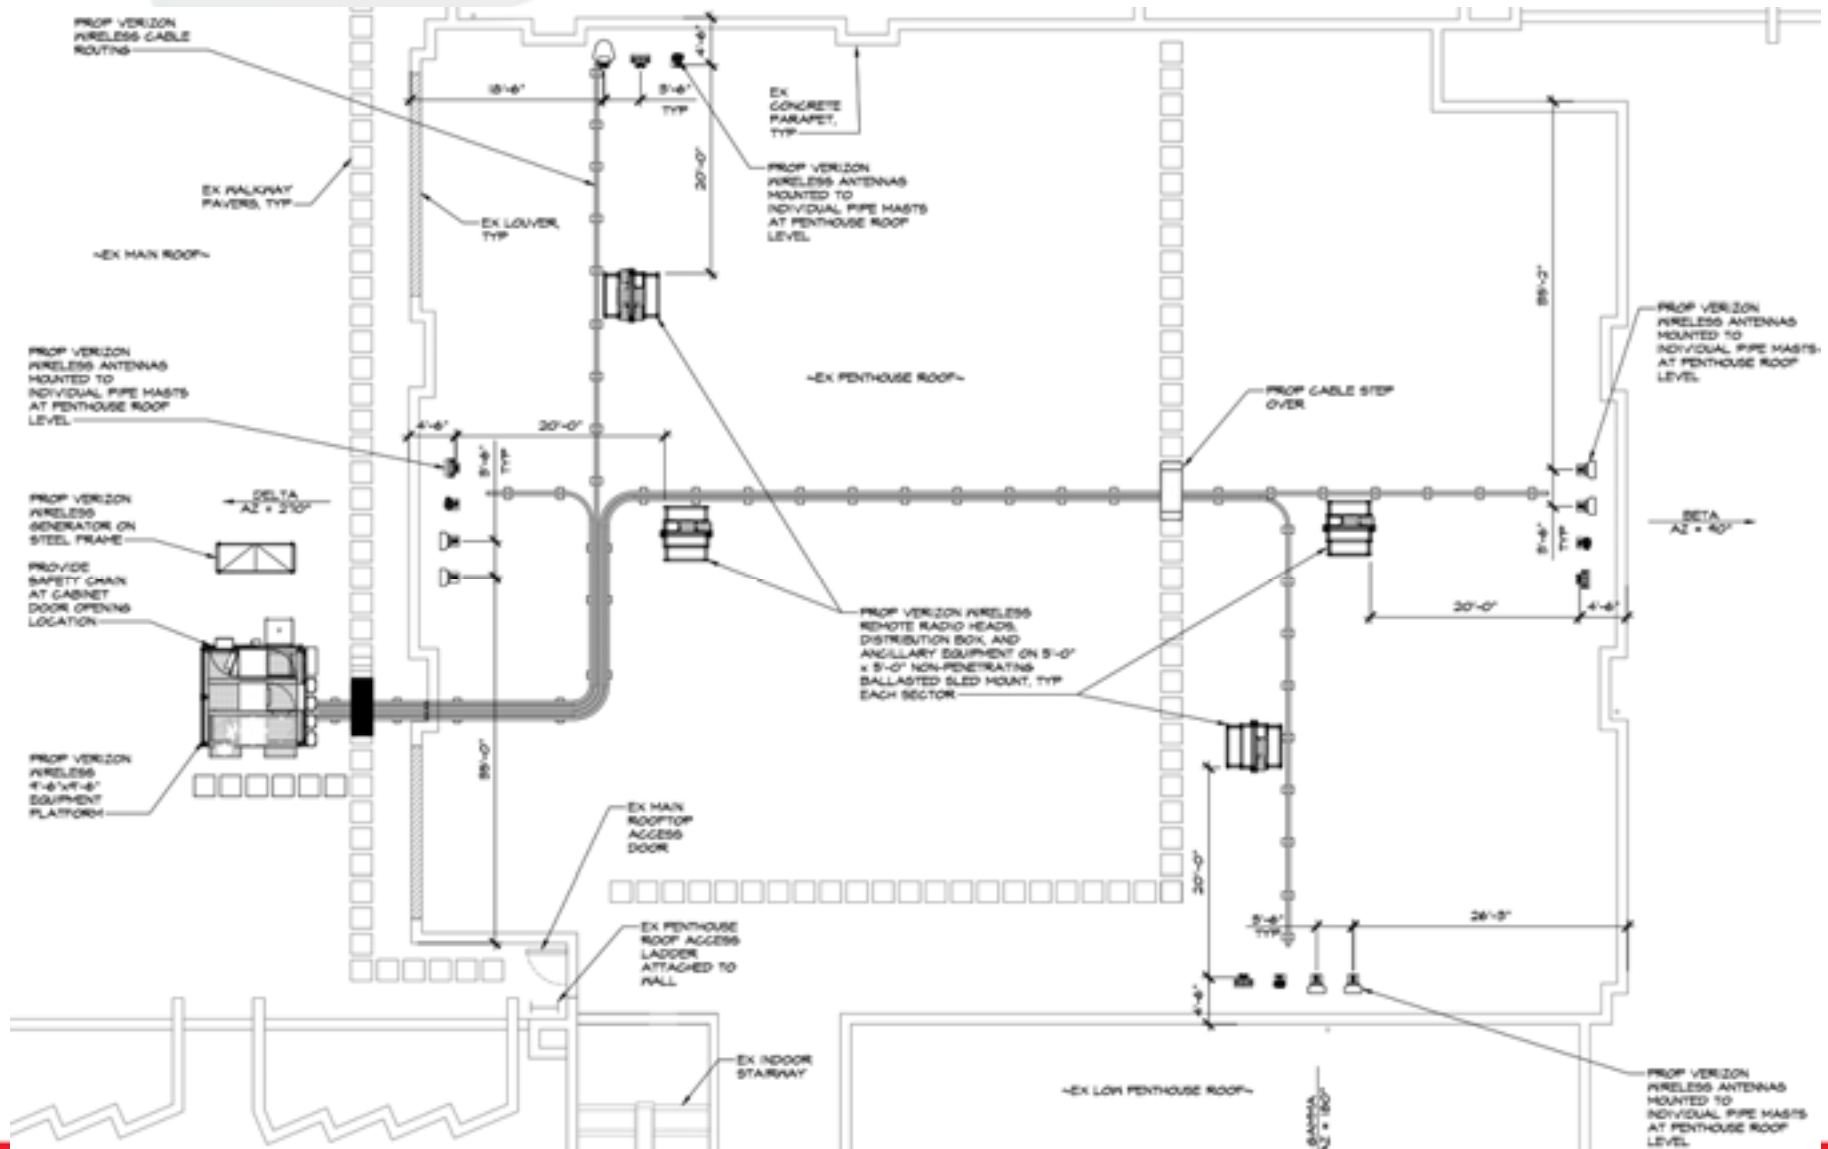

Alt. Option 4 Overall Site Plan