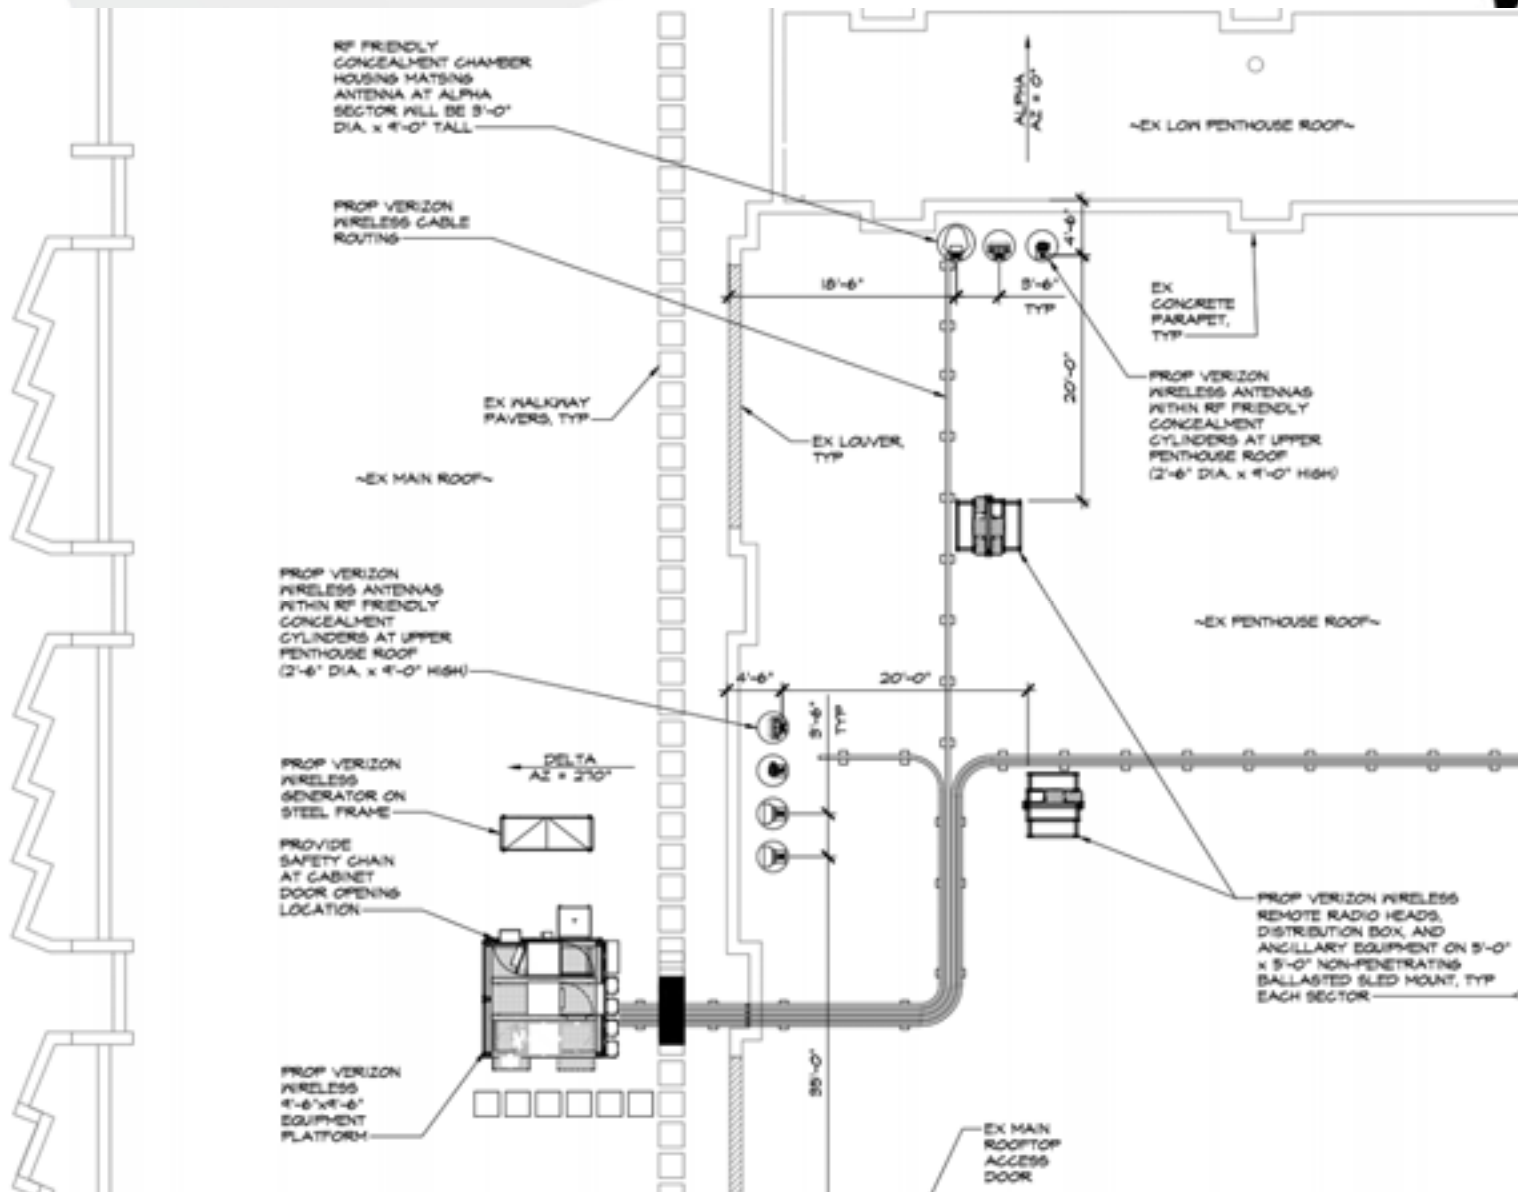

Alt. Option 3 Site Plan - Zoomed West