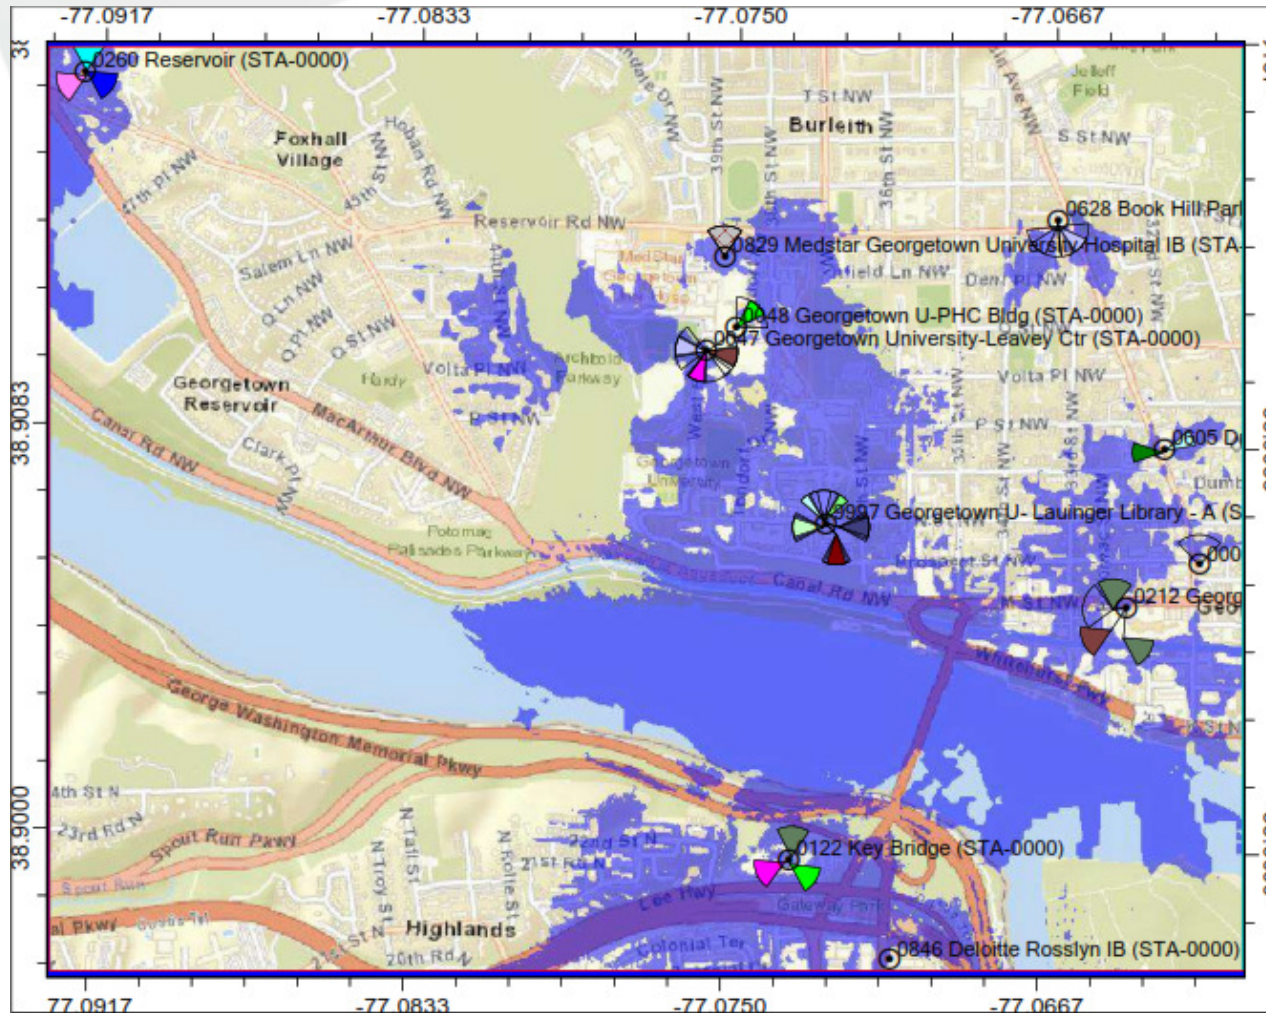

Propagation Map – Proposed

LTE_Mobility_RSRP Coverage-dBm (0)

■ RSRP Level (DL) (dBm) >=-75