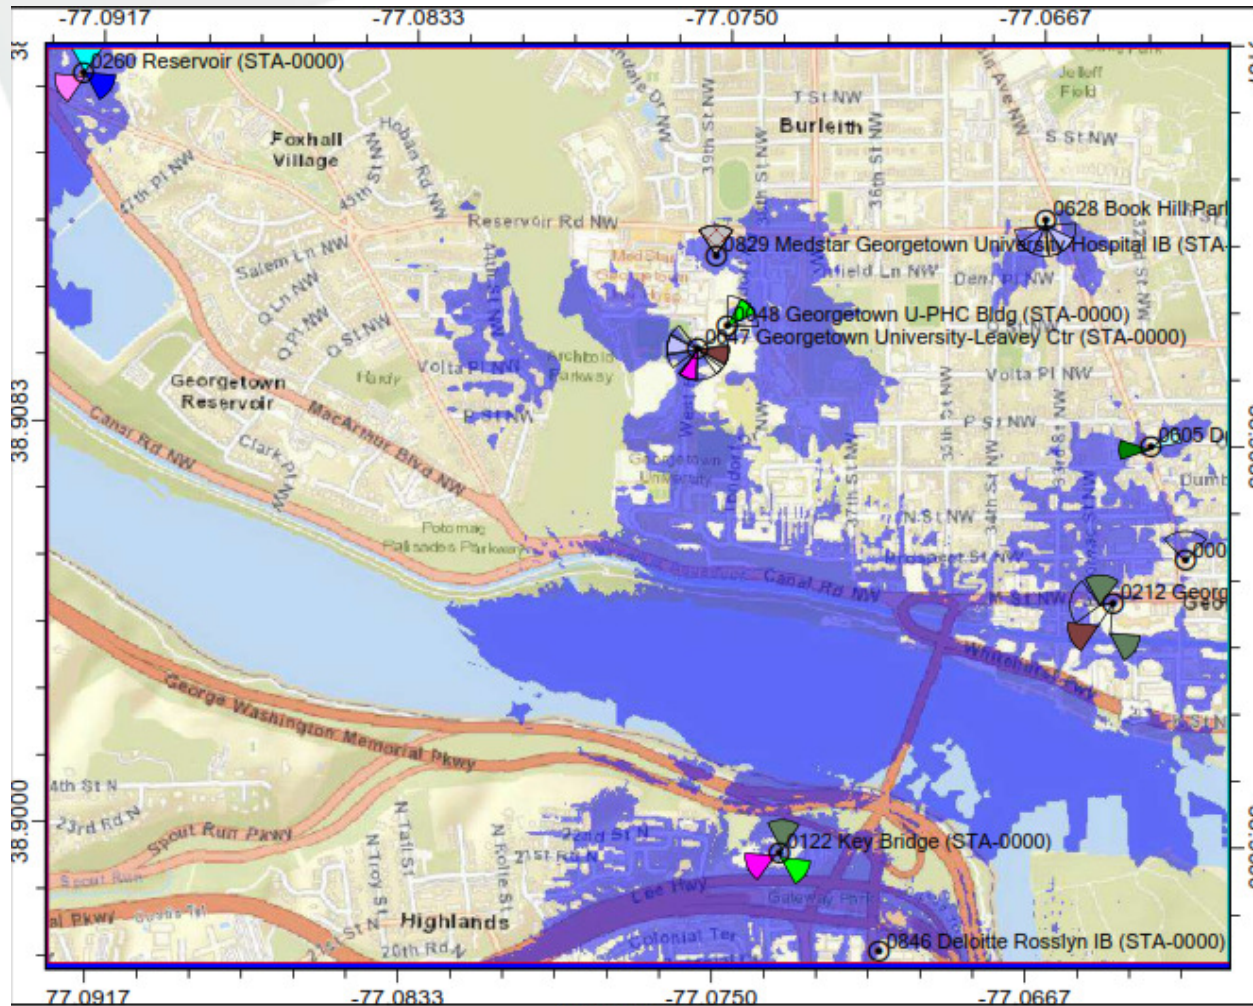

Propagation Map – Existing

LTE_Mobility_RSRP Coverage-dBm (0)

■ RSRP Level (DL) (dBm) >=-75