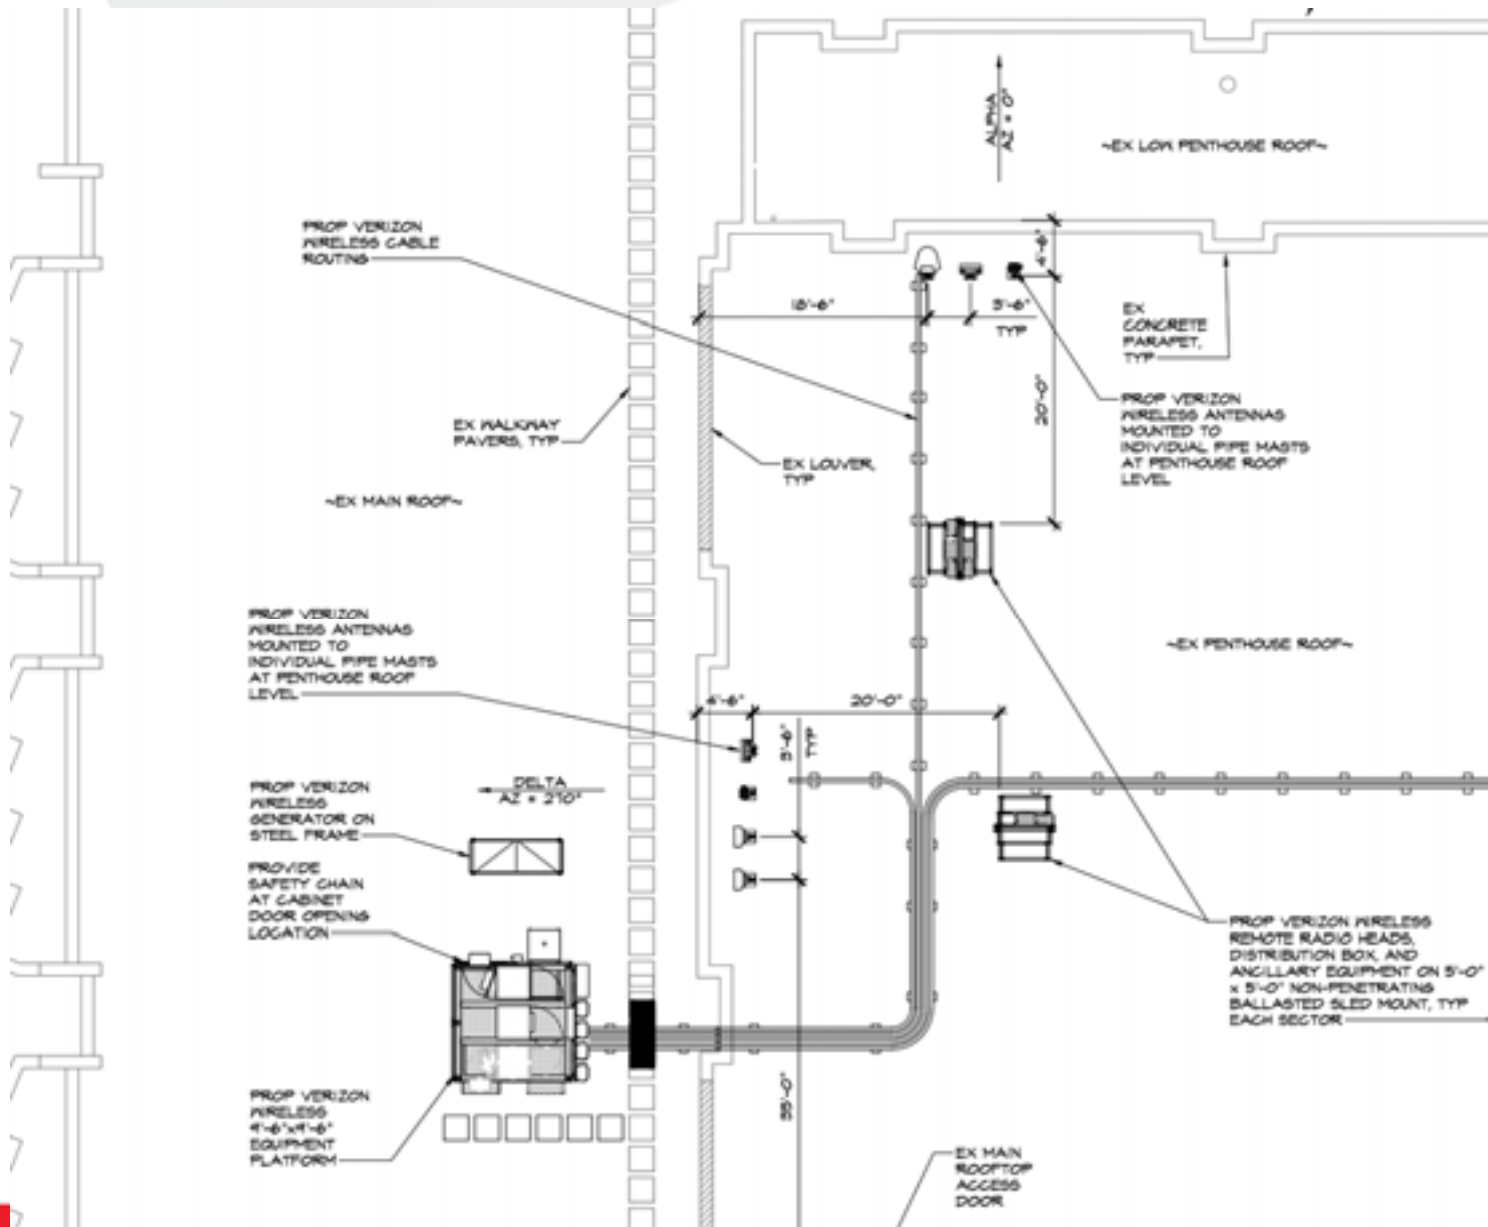

Alt. Option 4 Site Plan – Zoomed West