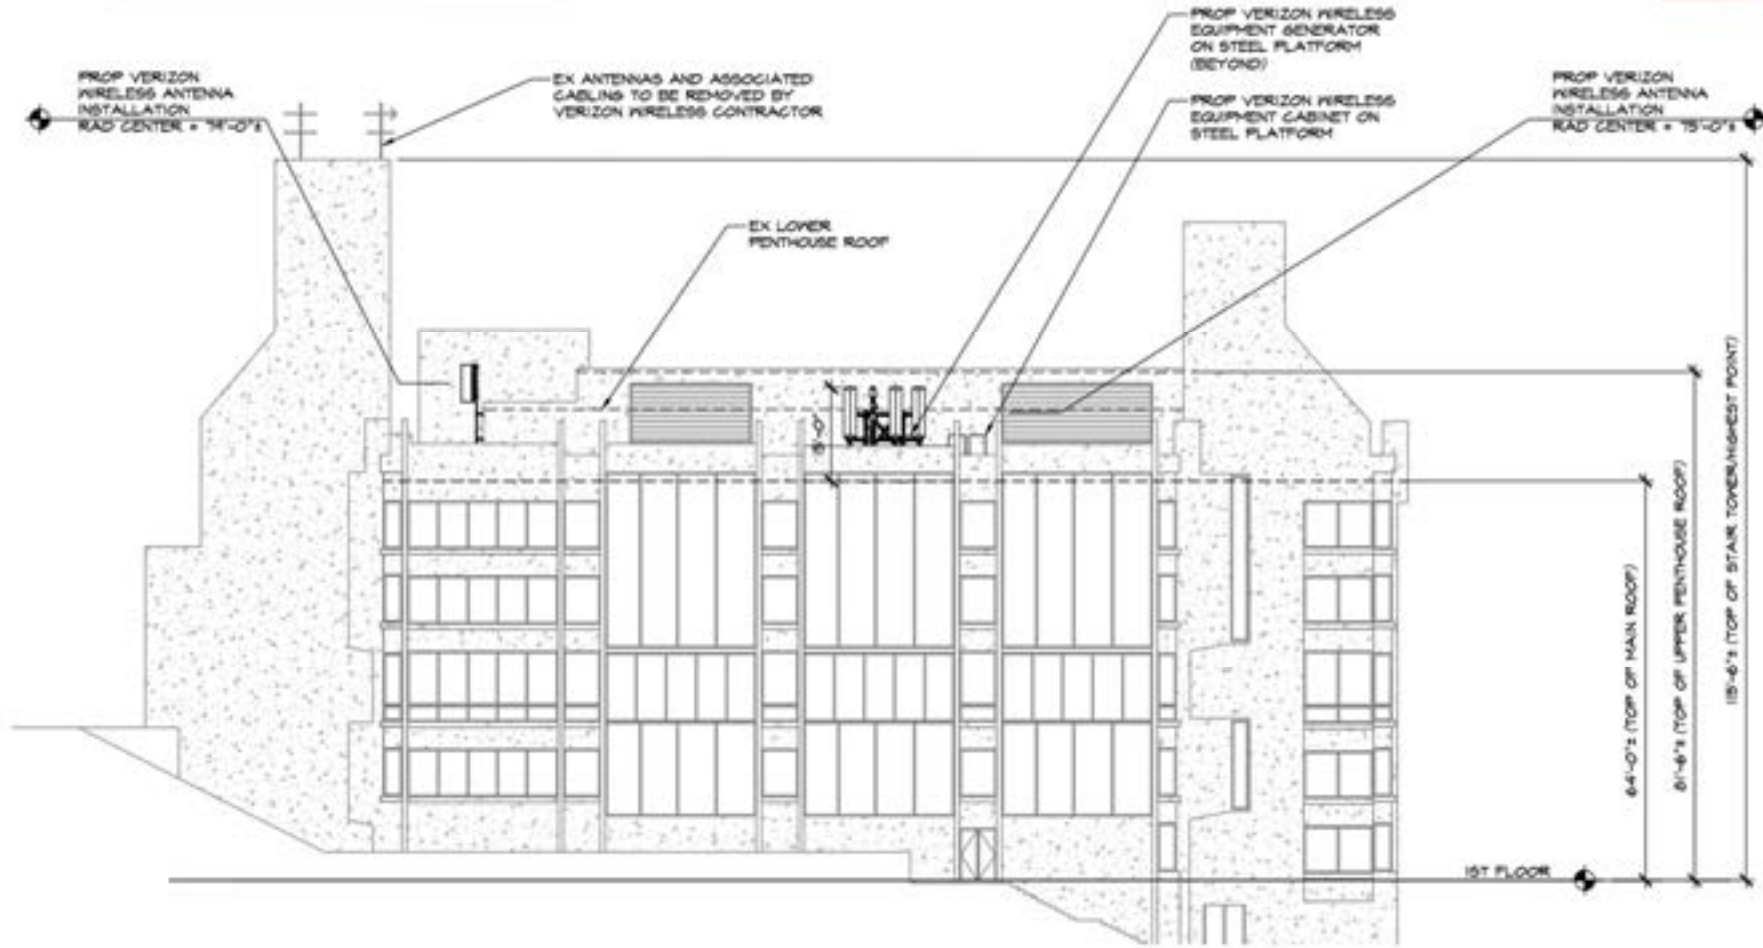

Alt. Option 2 West Elevation

WEST BUILDING ELEVATION