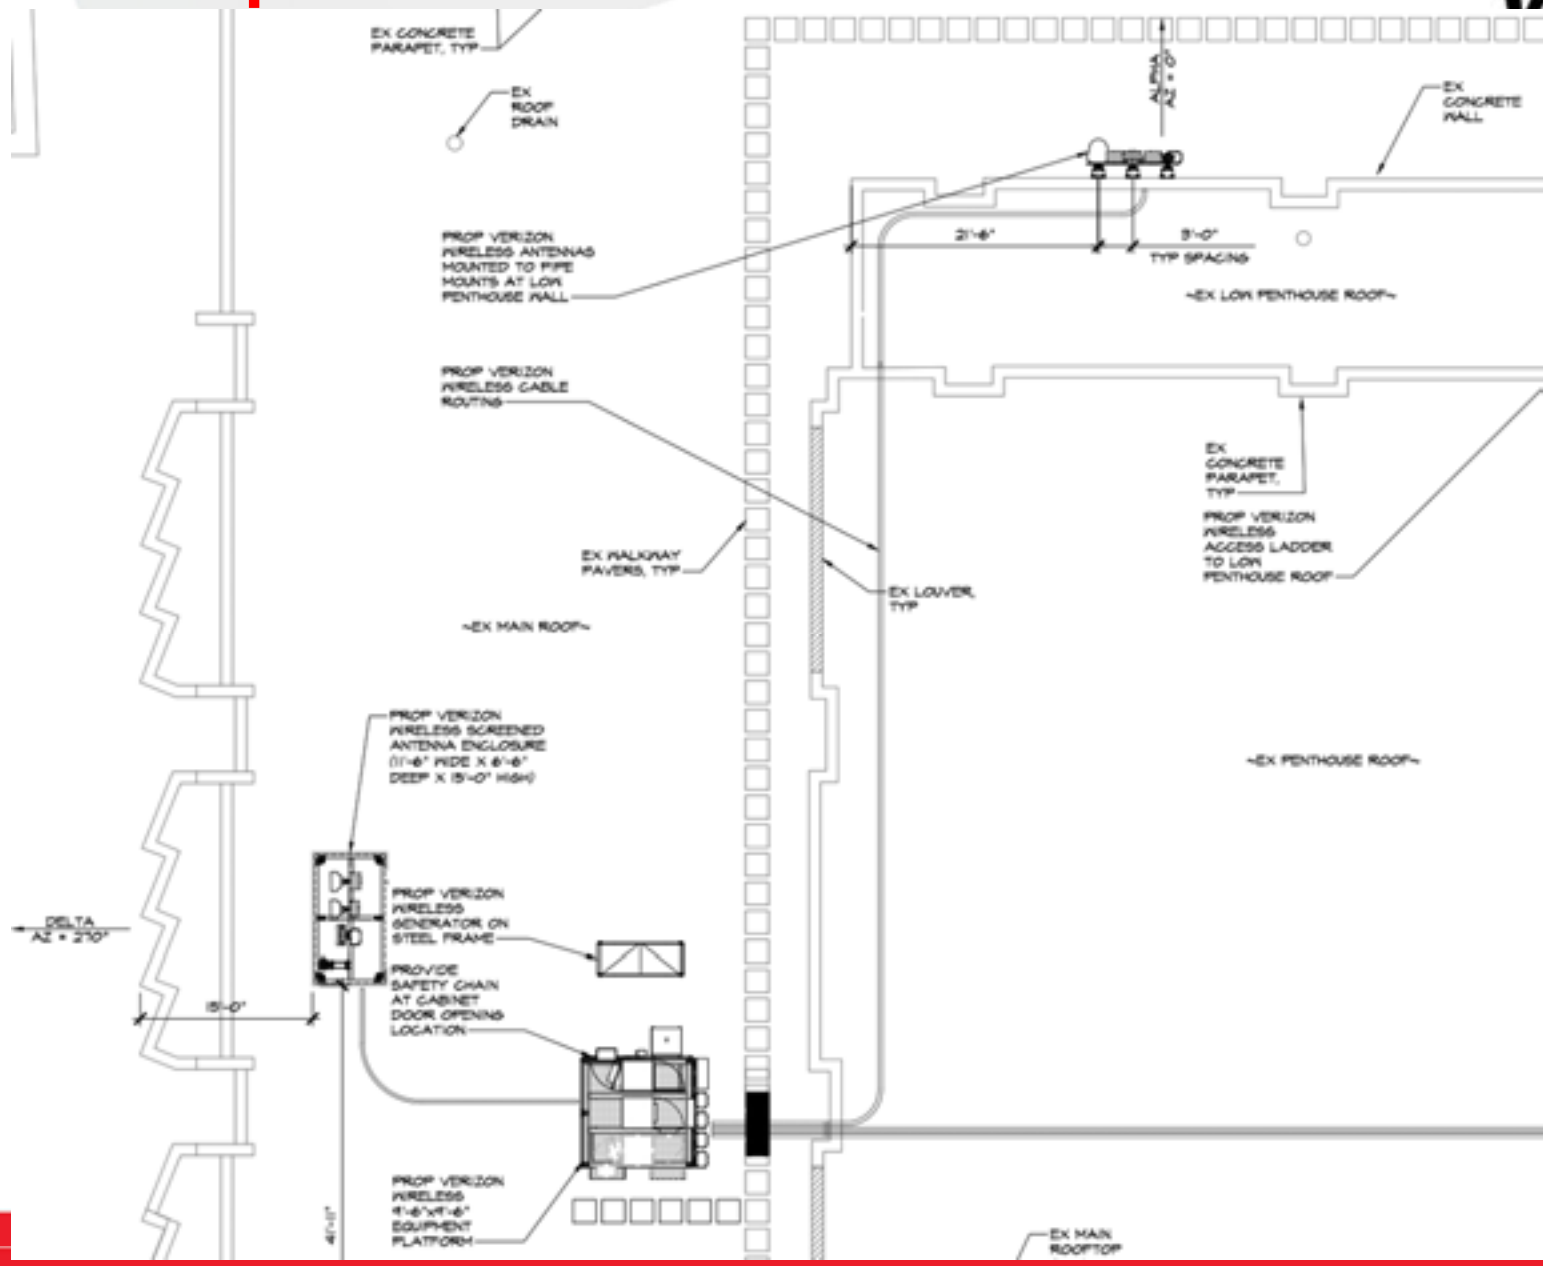

Alt. Option 1 Site Plan – Zoomed West