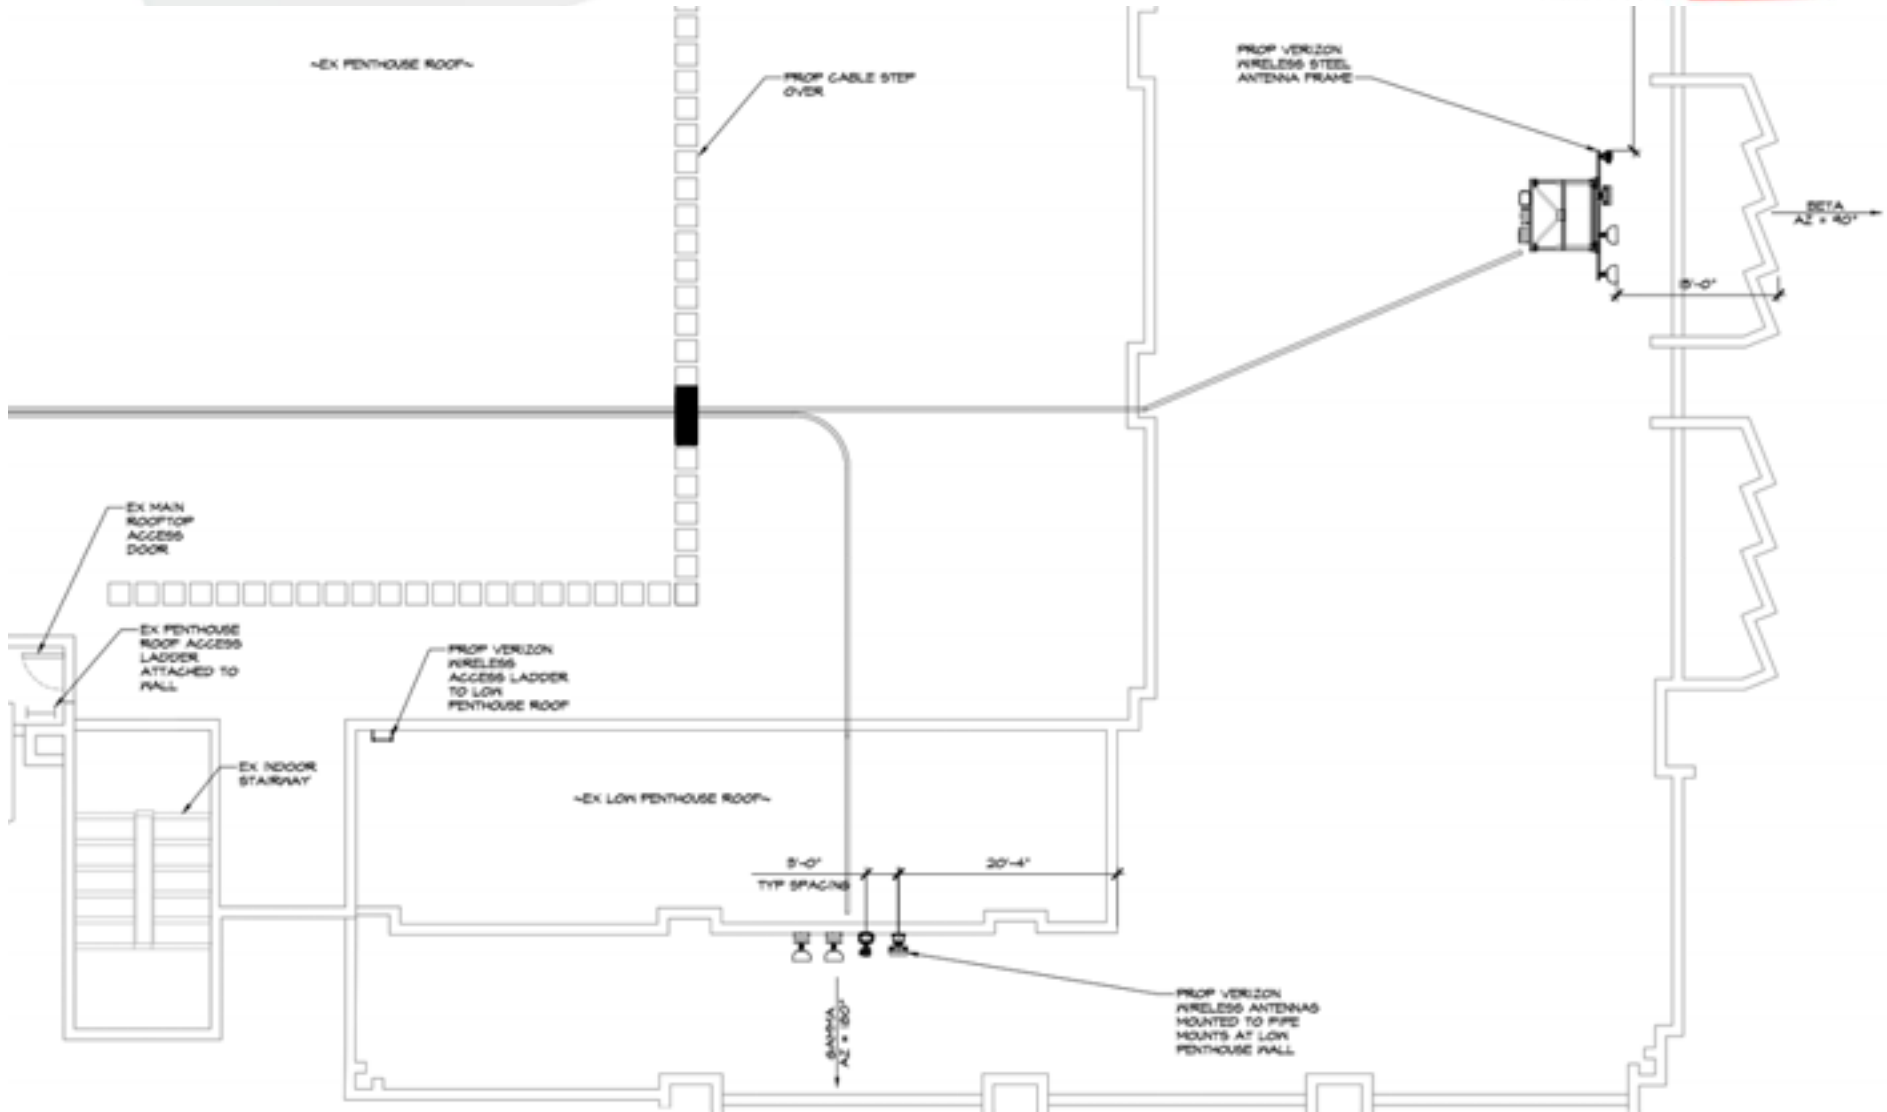

Alt. Option 2 Site Plan – Zoomed East