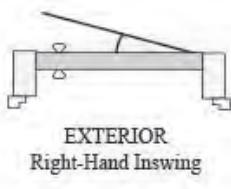

Shipping Contact:	Comments:
Shipping Address:	
City:	
State:	
Zip:	

Unit Detail [Hide All Configuration Options](#)

Item: 0001: Ext 32" x 80" F7130 / 28TL RHI 6 9/16" FrameSaver	Location:	Quantity: 1
--	------------------	--------------------

Fir 32"x80" Single Door w Transom	1,260.66
Adjustment: Cut Down RO Height to 95"	133.00

Configuration Options [Hide](#)

- **Product Category:** Exterior Doors
- **Manufacturer:** Reeb - Wood Exterior
- **Product Type:** Exterior
- **Region:** East
- **Product Material:** Performance Series Wood
- **Material Type:** Fir
- **Configuration (Units viewed from Exterior):** Single Door w Transom
- **Factory Finish Option:** No
- **Slab Width:** 32"
- **Slab Height:** 80"
- **Product Style:** Panel
- **Raised Molding:** None
- **Glass Type:** Panel (No Glass)
- **Panel Type:** 1-7/16" Double Hip Raised
- **Model:** F7130

- **Transom Type:** Rectangular Direct Set
- **Transom Height:** 13 1/2"
- **Transom Width:** 32"
- **Transom Glass Type:** Clear
- **Transom Glass Style:** Clear
- **Transom Insulation:** Low E
- **Transom Model:** 28TL
- **Handing:** Right Hand Inswing
- **Frame Material:** FrameSaver
- **Jamb Depth:** 6 9/16"
- **Casing/Brickmould Pattern:** None
- **Hinge Type:** Radius Corner Ball Bearing
- **Hinge Brand:** Reeb
- **Hinge Finish:** US4B Bright Satin Brass
- **Sill:** Composite Adjustable
- **Sill Finish:** Mill Finish w Light Cap
- **Multi-Point Lock:** None
- **Bore:** Double Lock Bore 2-3/8" Backset
- **Strike Jamb Prep:** DBM
- **Weatherstrip Type:** Compression
- **Weatherstrip Color:** Bronze
- **Custom Height Option:** No
- **Kick Plate:** None
- **Door Viewer:** None
- **Mail Slot:** None
- **Sill Cover:** No
- **Rough Opening Width:** 34 1/2"
- **Rough Opening Height:** 96"
- **Total Unit Width(Includes Exterior Casing):** 33 5/8"
- **Total Unit Height(Includes Exterior Casing):** 95 1/2"