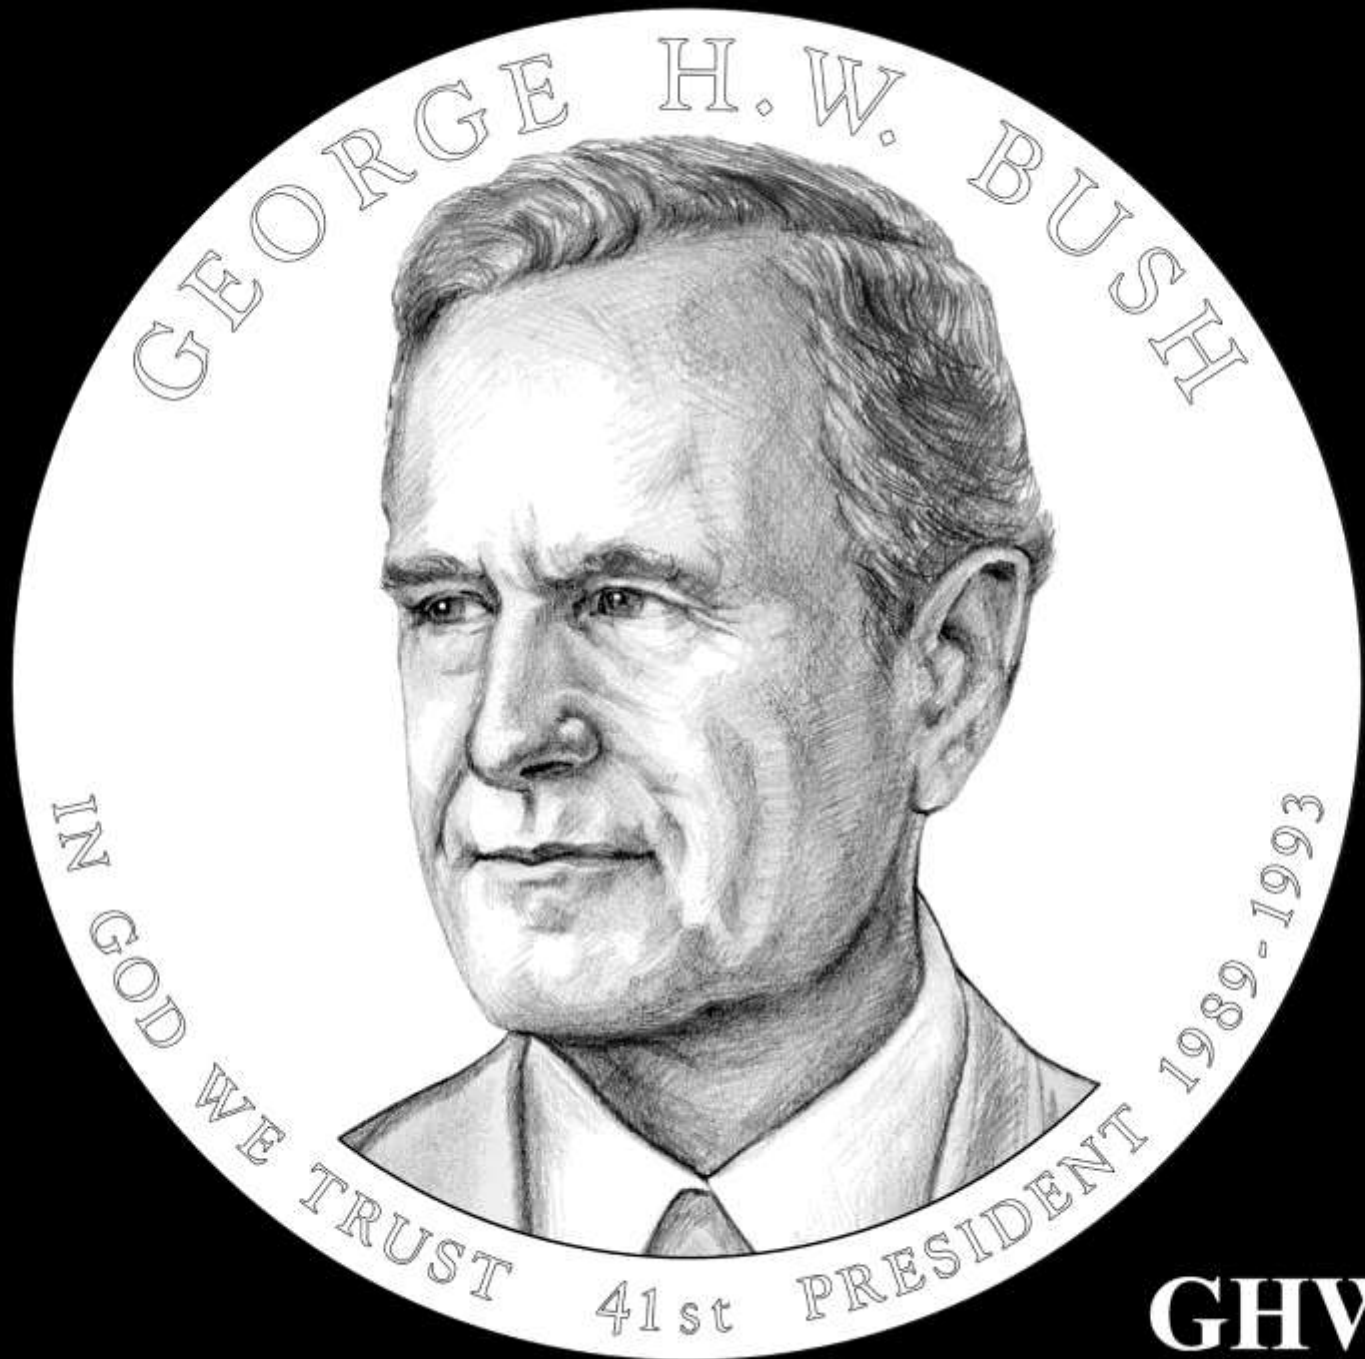

George H.W. Bush Presidential \$1 Coin Candidate Designs

UNITED STATES MINT

GHWB-01

GHWB-02

GHWB-03

GHWB-04

GHWB-05

GHWB-06